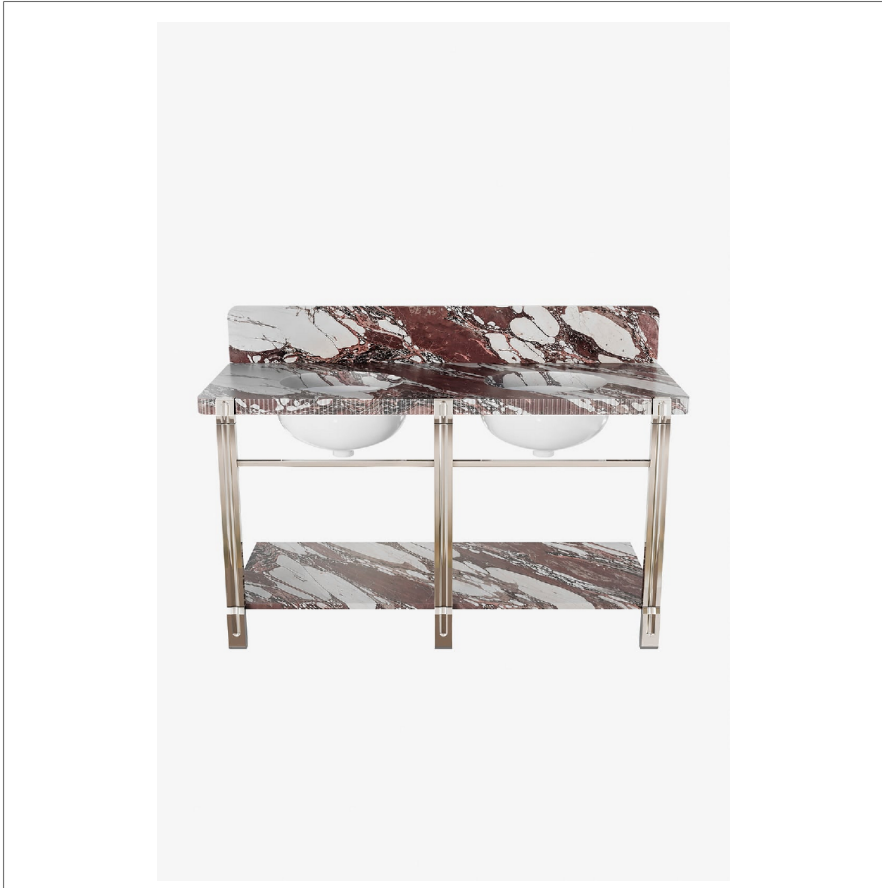

NEXUS

NEWS30

Nexus Double Square leg three legs with MRLVCU Sink and 60" 5CM Reeded Slab with Leg Recess, Shelf, and Smooth Backsplash

SHOWN IN NEXUS DOUBLE SQUARE LEG THREE LEGS WITH MRLVCU SINK AND 60" 5CM REEDED SLAB WITH LEG RECESS, SHELF, AND SMOOTH BACKSPLASH | NEWS30

INSPIRATION

Nexus features solid brass legs that boldly intersect the countertop, with exposed fasteners that celebrate the mechanical connection between metal and stone. The countertop's reeded edge detail is perfectly scaled to incorporate the legs into the stone's textured perimeter. An optional matching stone shelf echoes the reeded detailing, creating visual continuity while providing practical storage.

PRODUCT FEATURES

Designed by and exclusive to Waterworks

Sourced and made in Italy

Slab and backsplash carved from a solid block of stone.

Includes sink and choice of 5CM stone top in one of our 8 standard offerings

PRODUCT (NOTES)

WATERWORKS

NEXUS

NEWS30

Nexus Double Square leg three legs with MRLVCU Sink and 60" 5CM Reeded Slab with Leg Recess, Shelf, and Smooth Backsplash

TOP VIEW

SCALE: 3/4"=1'-0"

FRONT VIEW