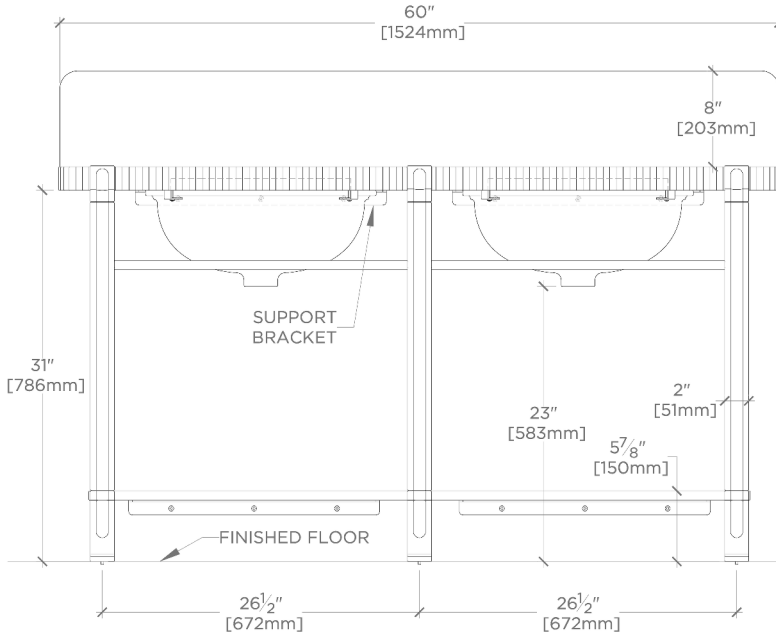

TECHNICAL DETAILS

Depth To Overflow: 2.67"
Drain Hole Depth: 1 7/8"
Drain Hole Diameter: 1 3/4"
Drain Style: Center Drain
Fittings Hole Diameter: 1 3/8"
Overflow Opening: Yes

CODES & STANDARDS

CERTIFICATIONS

PRODUCT (NOTES)

WATERWORKS

NEXUS

NEWS30

Nexus Double Square leg three legs with MRLVCU Sink and 60" 5CM Reeded Slab with Leg Recess, Shelf, and Smooth Backsplash

TOP VIEW

SCALE: 3/4"=1'-0"

FRONT VIEW

SCALE: 3/4"=1'-0"

SIDE VIEW

SCALE: 3/4"=1'-0"