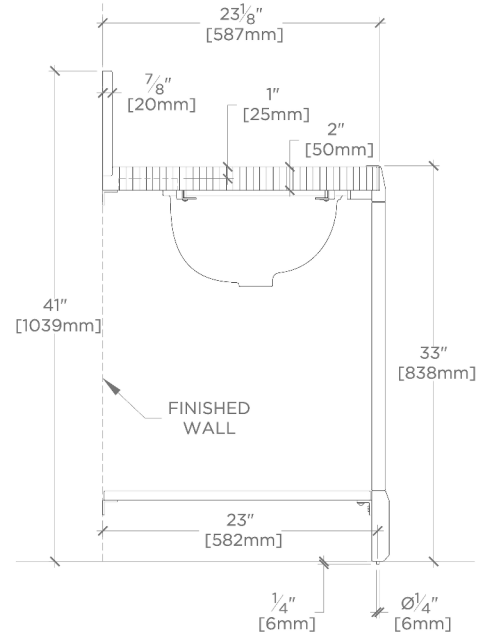

TECHNICAL DETAILS

Depth To Overflow: 2.67"
Drain Hole Depth: 1 7/8"
Drain Hole Diameter: 1 3/4"
Drain Style: Center Drain
Fittings Hole Diameter: 1 3/8"
Overflow Opening: Yes

CODES & STANDARDS

CERTIFICATIONS

PRODUCT (NOTES)

WATERWORKS

NEXUS

NEWS30

Nexus Double Square leg three legs with MRLVCU Sink and 60" 5CM Reeded Slab with Leg Recess, Shelf, and Smooth Backsplash

TOP VIEW

SCALE: 3/4"=1'-0"

FRONT VIEW

SCALE: 3/4"=1'-0"

SIDE VIEW

SCALE: 3/4"=1'-0"