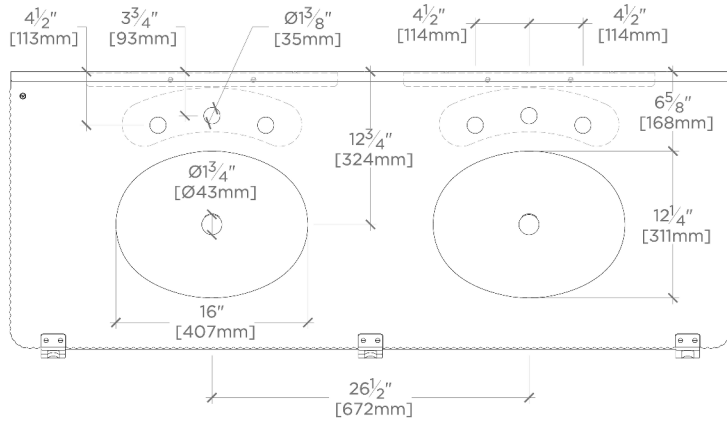

NEXUS

NEWS30

Nexus Double Square leg three legs with MRLVCU Sink and 60" 5CM Reeded Slab with Leg Recess, Shelf, and Smooth Backsplash

SHOWN IN NEXUS DOUBLE SQUARE LEG THREE LEGS WITH MRLVCU SINK AND 60" 5CM REEDED SLAB WITH LEG RECESS, SHELF, AND SMOOTH BACKSPLASH | NEWS30

TECHNICAL DETAILS

Depth To Overflow: 2.67"
Drain Hole Depth: 1 7/8"
Drain Hole Diameter: 1 3/4"
Drain Style: Center Drain
Fittings Hole Diameter: 1 3/8"
Overflow Opening: Yes

CODES & STANDARDS

CERTIFICATIONS

PRODUCT (NOTES)

WATERWORKS

NEXUS

NEWS30

Nexus Double Square leg three legs with MRLVCU Sink and 60" 5CM Reeded Slab with Leg Recess, Shelf, and Smooth Backsplash

TOP VIEW

SCALE: 3/4"=1'-0"

FRONT VIEW

SCALE: 3/4"=1'-0"

SIDE VIEW

SCALE: 3/4"=1'-0"