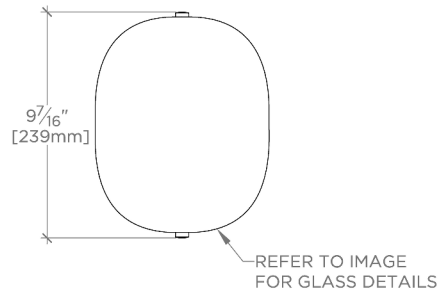

### TECHNICAL DETAILS

Ambient Task: Ambient  
Depth/Width: 102 mm  
Height: 229 mm  
Installation Type: Wall or ceiling mounted  
Interior Exterior Application: Interior Only  
Length: 181 mm  
Light Direction: Omnidirectional from wall surface  
Orientation: Vertical or Horizontal  
Primary Material: Brass/Murano Glass  
Safety Warnings: Do not exceed max wattage.  
Shade Finish: Clear  
Shade Material: Glass  
Voltage: 240  
Wet/Dry: Damp or Dry

## Lucia

LU05LT

Lucia Wall/ Ceiling Large Oval Flush Mount with Impressa  
Murano Glass Diffuser

TOP VIEW

SCALE: 1/2"=1'-0"

MOUNTING PLATE

SCALE: 1/2"=1'-0"

FRONT VIEW

SCALE: 1/2"=1'-0"

SIDE VIEW

SCALE: 1/2"=1'-0"