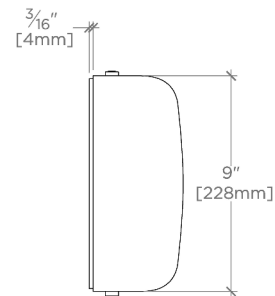

### TECHNICAL DETAILS

Ambient Task: Ambient  
Depth/Width: 102 mm  
Height: 229 mm  
Installation Type: Wall or ceiling mounted  
Interior Exterior Application: Interior Only  
Length: 181 mm  
Light Direction: Omnidirectional from wall surface  
Orientation: Vertical or Horizontal  
Primary Material: Brass/Murano Glass  
Safety Warnings: Do not exceed max wattage.  
Shade Finish: Clear  
Shade Material: Glass  
Voltage: 240  
Wet/Dry: Damp or Dry

## Lucia

LU05LT

Lucia Wall/ Ceiling Large Oval Flush Mount with Impressa  
Murano Glass Diffuser

TOP VIEW

SCALE: 1/2"=1'-0"

MOUNTING PLATE

SCALE: 1/2"=1'-0"

FRONT VIEW

SCALE: 1/2"=1'-0"

SIDE VIEW

SCALE: 1/2"=1'-0"