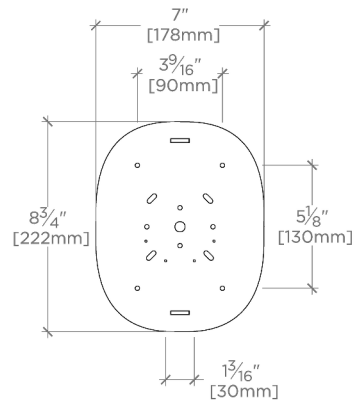

### TECHNICAL DETAILS

Ambient Task: Ambient  
Depth/Width: 102 mm  
Height: 229 mm  
Installation Type: Wall or ceiling mounted  
Interior Exterior Application: Interior Only  
Length: 181 mm  
Light Direction: Omnidirectional from wall surface  
Orientation: Vertical or Horizontal  
Primary Material: Brass/Murano Glass  
Safety Warnings: Do not exceed max wattage.  
Shade Finish: Clear  
Shade Material: Glass  
Voltage: 240  
Wet/Dry: Damp or Dry

## Lucia

LU05LT

Lucia Wall/ Ceiling Large Oval Flush Mount with Impressa  
Murano Glass Diffuser

TOP VIEW

SCALE: 1/2"=1'-0"

MOUNTING PLATE

SCALE: 1/2"=1'-0"

FRONT VIEW

SCALE: 1/2"=1'-0"

SIDE VIEW

SCALE: 1/2"=1'-0"