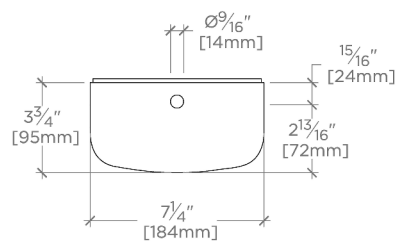

### TECHNICAL DETAILS

Ambient Task: Ambient  
Depth/Width: 102 mm  
Height: 229 mm  
Installation Type: Wall or ceiling mounted  
Interior Exterior Application: Interior Only  
Length: 181 mm  
Light Direction: Omnidirectional from wall surface  
Orientation: Vertical or Horizontal  
Primary Material: Brass/Murano Glass  
Safety Warnings: Do not exceed max wattage.  
Shade Finish: Clear  
Shade Material: Glass  
Voltage: 240  
Wet/Dry: Damp or Dry

## Lucia

LU05LT

Lucia Wall/ Ceiling Large Oval Flush Mount with Impressa  
Murano Glass Diffuser

TOP VIEW

SCALE: 1/2"=1'-0"

MOUNTING PLATE

SCALE: 1/2"=1'-0"

FRONT VIEW

SCALE: 1/2"=1'-0"

SIDE VIEW

SCALE: 1/2"=1'-0"