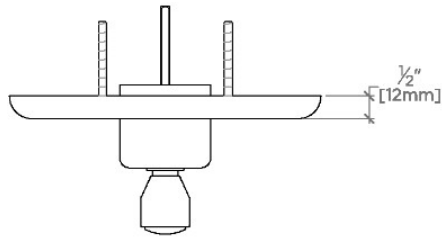

### TECHNICAL DETAILS

ADA Compliance: Yes  
 Depth/Width: 76 mm  
 Fittings Hole Diameter: 89 mm  
 Height: 165 mm  
 Index Color Finish And Material: White Porcelain  
 Index Marking: Waterworks Studio  
 Integrated Diverter: N  
 Integrated Spray: N  
 Length: 165 mm  
 Number Of Handles: One  
 Pivot: N  
 Primary Material: Brass  
 Spout Swivel: N  
 Spray Included In Unit: N  
 Suggested Application: Bath

Integral diverter allows bather to move water between two sources.

Adjust the single handle control to switch water on and adjust temperature

### PRODUCT (NOTES)

Requires 1/2" valve rough, item GUSV87R, sold separately.

## Highgate

HGPB30

Highgate Pressure Balance with Diverter Trim with Porcelain  
Lever Handle

TOP VIEW

SCALE: 3"=1'-0"

FRONT VIEW

SCALE: 3"=1'-0"

SIDE VIEW