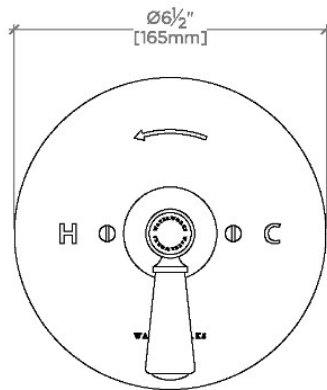

### TECHNICAL DETAILS

ADA Compliance: Yes  
 Depth/Width: 76 mm  
 Fittings Hole Diameter: 89 mm  
 Height: 165 mm  
 Index Color Finish And Material: White Porcelain  
 Index Marking: Waterworks Studio  
 Integrated Diverter: N  
 Integrated Spray: N  
 Length: 165 mm  
 Number Of Handles: One  
 Pivot: N  
 Primary Material: Brass  
 Spout Swivel: N  
 Spray Included In Unit: N  
 Suggested Application: Bath

### PRODUCT (NOTES)

Requires 1/2" valve rough, item GUSV87R, sold separately.

## Highgate

HGPB30

Highgate Pressure Balance with Diverter Trim with Porcelain  
Lever Handle

TOP VIEW

SCALE: 3"=1'-0"

FRONT VIEW

SCALE: 3"=1'-0"

SIDE VIEW

SCALE: 3"=1'-0"