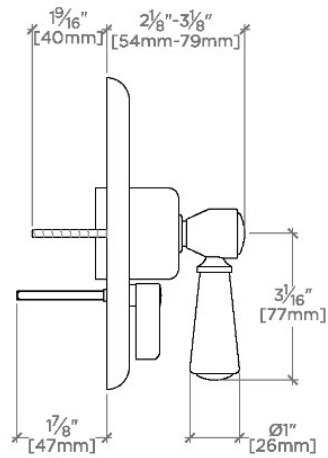

### TECHNICAL DETAILS

ADA Compliance: Yes  
 Depth/Width: 76 mm  
 Fittings Hole Diameter: 89 mm  
 Height: 165 mm  
 Index Color Finish And Material: White Porcelain  
 Index Marking: Waterworks Studio  
 Integrated Diverter: N  
 Integrated Spray: N  
 Length: 165 mm  
 Number Of Handles: One  
 Pivot: N  
 Primary Material: Brass  
 Spout Swivel: N  
 Spray Included In Unit: N  
 Suggested Application: Bath

### PRODUCT (NOTES)

Requires 1/2" valve rough, item GUSV87R, sold separately.

## Highgate

HGPB30

Highgate Pressure Balance with Diverter Trim with Porcelain  
Lever Handle

TOP VIEW

SCALE: 3"=1'-0"

FRONT VIEW

SCALE: 3"=1'-0"

SIDE VIEW

SCALE: 3"=1'-0"