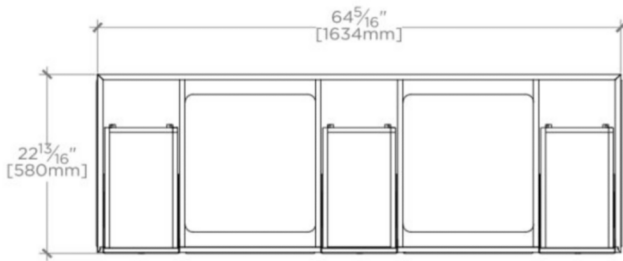

FIELDING

FDWS02

Fielding Metal and Wood Four Leg Double Washstand 64 1/2" X 22 11/16" X 33 3/8

FILEDESCRIPTION

TECHNICAL DETAILS

ADA Compliance: No
Adjustable Levelers / Feet: N
Leg Material: Metal
Number of Legs: Four
Primary Material: Brass
Sink Visibility: N

Foro 1" Smooth Knobs included; top and sink sold separately

Custom sizes not available

WATERWORKS

FIELDING

FDWS02

Fielding Metal and Wood Four Leg Double Washstand 64 1/2" X 22 1/16" X 33 3/8"

TOP VIEW

SCALE: 1/2"=1'-0"

FRONT VIEW

SCALE: 1/2"=1'-0"

SIDE VIEW

SCALE: 1/2"=1'-0"