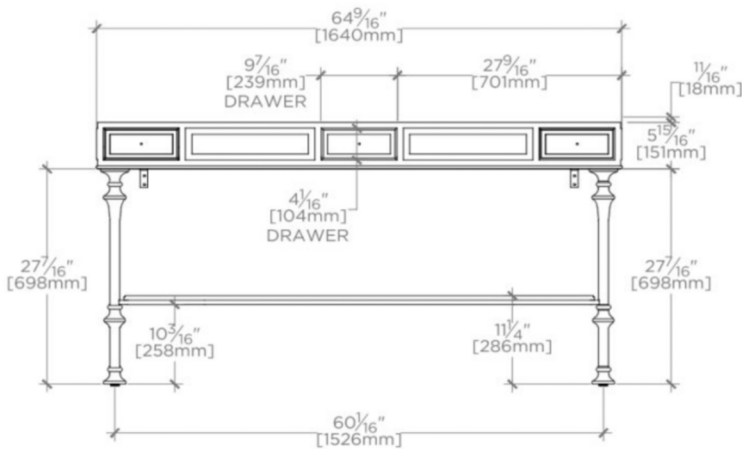

FIELDING

FDWS02

Fielding Metal and Wood Four Leg Double Washstand 64 1/2" X 22 11/16" X 33 3/8

FILEDESCRIPTION

TECHNICAL DETAILS

ADA Compliance: No
Adjustable Levelers / Feet: N
Leg Material: Metal
Number of Legs: Four
Primary Material: Brass
Sink Visibility: N

Foro 1" Smooth Knobs included; top and sink sold separately

Custom sizes not available

WATERWORKS

FIELDING

FDWS02

Fielding Metal and Wood Four Leg Double Washstand 64 1/2" X 22 1/16" X 33 3/8"

TOP VIEW

SCALE: 1/2"=1'-0"

FRONT VIEW

SCALE: 1/2"=1'-0"

SIDE VIEW

SCALE: 1/2"=1'-0"