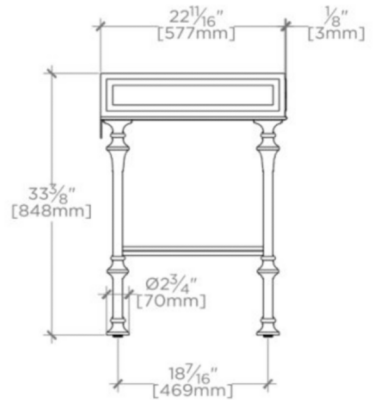

FIELDING

FDWS02

Fielding Metal and Wood Four Leg Double Washstand 64 1/2" X 22 11/16" X 33 3/8

FILEDESCRIPTION

TECHNICAL DETAILS

ADA Compliance: No
Adjustable Levelers / Feet: N
Leg Material: Metal
Number of Legs: Four
Primary Material: Brass
Sink Visibility: N

Foro 1" Smooth Knobs included; top and sink sold separately

Custom sizes not available

WATERWORKS

FIELDING

FDWS02

Fielding Metal and Wood Four Leg Double Washstand 64 1/2" X 22 1/16" X 33 3/8"

TOP VIEW

SCALE: 1/2"=1'-0"

FRONT VIEW

SCALE: 1/2"=1'-0"

SIDE VIEW

SCALE: 1/2"=1'-0"