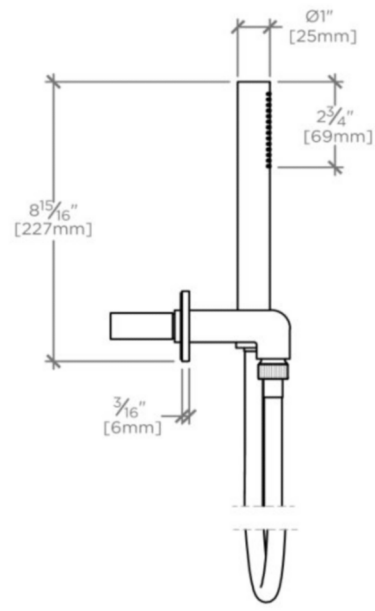

### TECHNICAL DETAILS

Escutcheon Primary Material: Brass  
Fittings Hole Diameter: 35 mm  
Handshower / Spray Hose Length: 1.5 m  
Depth / Width: 84 mm  
Height: 227 mm  
Inlet Connection Size: 1/2"  
Inlet Connection Type: Male BSPP  
Length: 73 mm  
Primary Material: Brass  
Restricted Maximum Flow Rate: 7.6 liters/min  
Water Pressure Maximum: 5.5 bar  
Water Pressure Minimum: 1.5 bar  
Water Pressure Recommended: 3.0 bar

## DB01HS

Decibel Handshower On Hook with Metal Handle

ADAPTER(S) PACKAGED SEPARATELY		
ADAPTER	DESCRIPTION	QTY
UNUK04	½" NPT Male x ½" Male Nipple 50mm Long BSP	1

TOP VIEW SCALE: 2"=1'-0"

FRONT VIEW SCALE: 2"=1'-0"

SIDE VIEW SCALE: 2"=1'-0"