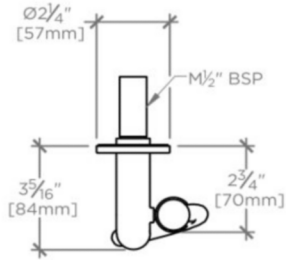

### TECHNICAL DETAILS

Escutcheon Primary Material: Brass  
Fittings Hole Diameter: 35 mm  
Handshower / Spray Hose Length: 1.5 m  
Depth / Width: 84 mm  
Height: 227 mm  
Inlet Connection Size: 1/2"  
Inlet Connection Type: Male BSPP  
Length: 73 mm  
Primary Material: Brass  
Restricted Maximum Flow Rate: 7.6 liters/min  
Water Pressure Maximum: 5.5 bar  
Water Pressure Minimum: 1.5 bar  
Water Pressure Recommended: 3.0 bar

### PRODUCT FEATURES

This item is stocked in Chrome and Nickel finishes.

Standard flow rate 2.0gpm (7.6 L/min). Also available in high efficiency flow options. Contact your sales associate or call 1 (800) 899-6757 for details.

## DB01HS

Decibel Handshower On Hook with Metal Handle

ADAPTER(S) PACKAGED SEPARATELY		
ADAPTER	DESCRIPTION	QTY
UNUK04	½" NPT Male x ½" Male Nipple 50mm Long BSP	1

TOP VIEW SCALE: 2"=1'-0"

FRONT VIEW SCALE: 2"=1'-0"

SIDE VIEW SCALE: 2"=1'-0"