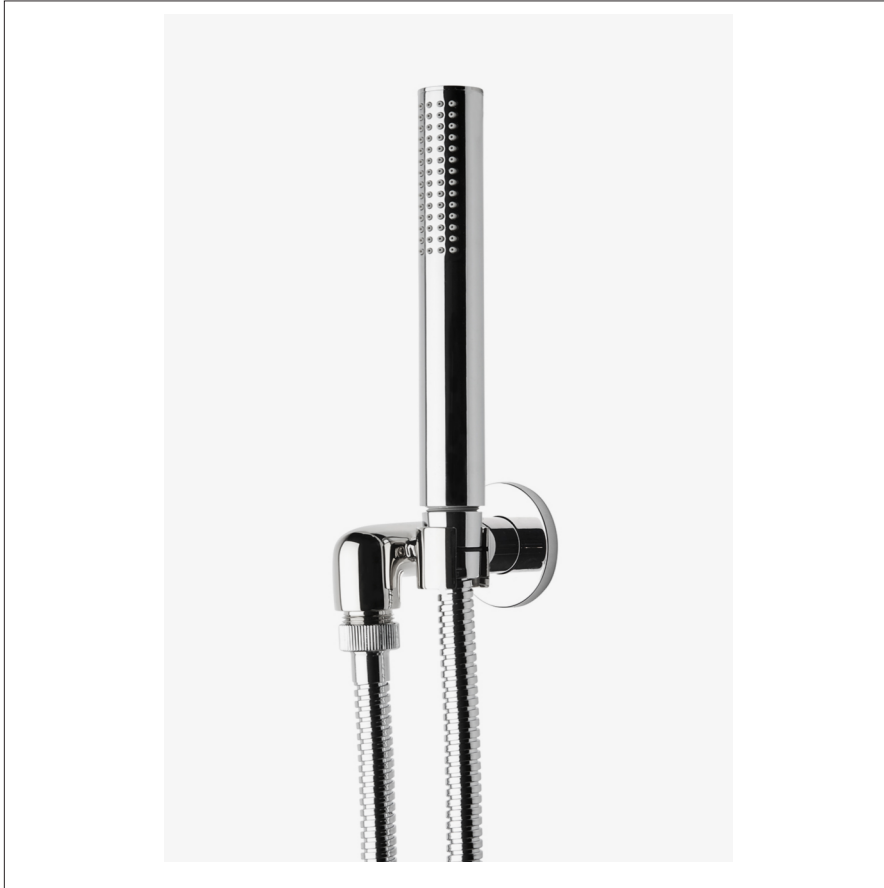

## DECIBEL

DB01HS

Decibel Handshower On Hook with Metal Handle

SHOWN IN DECIBEL HANDSHOWER ON HOOK WITH METAL HANDLE| DBHS01

### TECHNICAL DETAILS

Escutcheon Primary Material: Brass  
Fittings Hole Diameter: 35 mm  
Handshower / Spray Hose Length: 1.5 m  
Depth / Width: 84 mm  
Height: 227 mm  
Inlet Connection Size: 1/2"  
Inlet Connection Type: Male BSPP  
Length: 73 mm  
Primary Material: Brass  
Restricted Maximum Flow Rate: 7.6 liters/min  
Water Pressure Maximum: 5.5 bar  
Water Pressure Minimum: 1.5 bar  
Water Pressure Recommended: 3.0 bar

### PRODUCT FEATURES

This item is stocked in Chrome and Nickel finishes.

Standard flow rate 2.0gpm (7.6 L/min). Also available in high efficiency flow options. Contact your sales associate or call 1 (800) 899-6757 for details.

## DB01HS

Decibel Handshower On Hook with Metal Handle

ADAPTER(S) PACKAGED SEPARATELY		
ADAPTER	DESCRIPTION	QTY
UNUK04	½" NPT Male x ½" Male Nipple 50mm Long BSP	1

TOP VIEW SCALE: 2"=1'-0"

FRONT VIEW SCALE: 2"=1'-0"