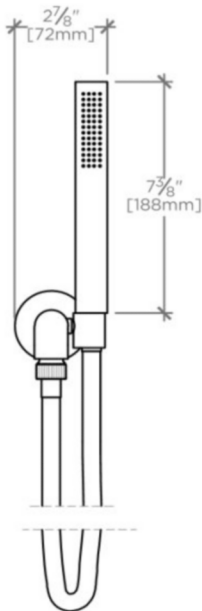

### TECHNICAL DETAILS

Escutcheon Primary Material: Brass  
Fittings Hole Diameter: 35 mm  
Handshower / Spray Hose Length: 1.5 m  
Depth / Width: 84 mm  
Height: 227 mm  
Inlet Connection Size: 1/2"  
Inlet Connection Type: Male BSPP  
Length: 73 mm  
Primary Material: Brass  
Restricted Maximum Flow Rate: 7.6 liters/min  
Water Pressure Maximum: 5.5 bar  
Water Pressure Minimum: 1.5 bar  
Water Pressure Recommended: 3.0 bar

## DECIBEL

## DB01HS

Decibel Handshower On Hook with Metal Handle

ADAPTER(S) PACKAGED SEPARATELY		
ADAPTER	DESCRIPTION	QTY
UNUK04	½" NPT Male x ½" Male Nipple 50mm Long BSP	1

TOP VIEW SCALE: 2"=1'-0"

FRONT VIEW SCALE: 2"=1'-0"

SIDE VIEW SCALE: 2"=1'-0"