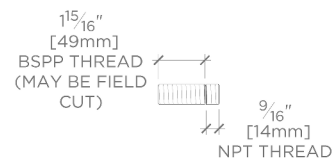

CODES & STANDARDS

PRODUCT FEATURES

- Articulating Spout
- Quarter turn ceramic cartridge
- Cold water only, non-mixing valve
- Requires rough valve, sold separately

CERTIFICATIONS

PRODUCT (NOTES)

Finot Wall Mounted Articulated Pot Filler with Lever Handle

TOP VIEW SCALE: 1/2"=1'-0"

ADAPTER INCLUDED - INTERNATIONAL USE ONLY

FOLDED VIEW SCALE: 1/2"=1'-0"

FRONT VIEW SCALE: 1/2"=1'-0"

SIDE VIEW SCALE: 1/2"=1'-0"