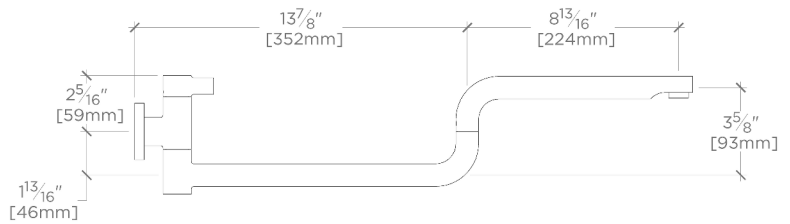

TOP VIEW SCALE: 1/2"=1'-0"

ADAPTER INCLUDED - INTERNATIONAL USE ONLY

FOLDED VIEW SCALE: 1/2"=1'-0"

FRONT VIEW SCALE: 1/2"=1'-0"

SIDE VIEW SCALE: 1/2"=1'-0"