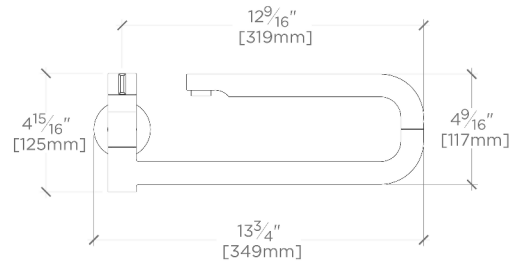

CODES & STANDARDS

PRODUCT FEATURES

- Articulating Spout
- Quarter turn ceramic cartridge
- Cold water only, non-mixing valve
- Requires rough valve, sold separately

CERTIFICATIONS

PRODUCT (NOTES)

Finot Wall Mounted Articulated Pot Filler with Lever Handle

TOP VIEW SCALE: 1/2"=1'-0"

ADAPTER INCLUDED - INTERNATIONAL USE ONLY

FOLDED VIEW SCALE: 1/2"=1'-0"

FRONT VIEW SCALE: 1/2"=1'-0"

SIDE VIEW SCALE: 1/2"=1'-0"