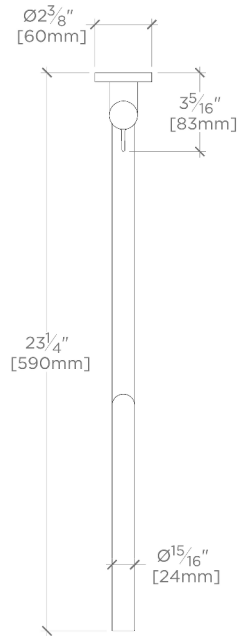

FINOT

NOPF20

Finot Wall Mounted Articulated Pot Filler with Lever Handle

SHOWN IN FINOT WALL MOUNTED ARTICULATED POT FILLER WITH LEVER HANDLE | NOPF20

TECHNICAL DETAILS

INSPIRATION

Finot seamlessly blends meticulous details with contemporary sensibility. A true integration of design and engineering expertise, this collection is comprised of parts that are decisively cast and forged to achieve painstaking precision and refinement.

CODES & STANDARDS

PRODUCT FEATURES

- Articulating Spout
- Quarter turn ceramic cartridge
- Cold water only, non-mixing valve
- Requires rough valve, sold separately

CERTIFICATIONS

PRODUCT (NOTES)

Finot Wall Mounted Articulated Pot Filler with Lever Handle

TOP VIEW SCALE: 1/2"=1'-0"

ADAPTER INCLUDED - INTERNATIONAL USE ONLY

FOLDED VIEW SCALE: 1/2"=1'-0"

FRONT VIEW SCALE: 1/2"=1'-0"

SIDE VIEW SCALE: 1/2"=1'-0"