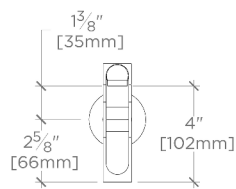

CODES & STANDARDS

PRODUCT FEATURES

- Articulating Spout
- Quarter turn ceramic cartridge
- Cold water only, non-mixing valve
- Requires rough valve, sold separately

CERTIFICATIONS

PRODUCT (NOTES)

Finot Wall Mounted Articulated Pot Filler with Lever Handle

TOP VIEW SCALE: 1/2"=1'-0"

ADAPTER INCLUDED - INTERNATIONAL USE ONLY

FOLDED VIEW SCALE: 1/2"=1'-0"

FRONT VIEW SCALE: 1/2"=1'-0"

SIDE VIEW SCALE: 1/2"=1'-0"