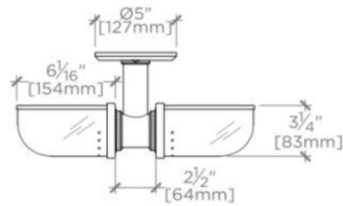

R.W. ATLAS

RWLT05

R.W. Atlas Wall Mounted Double Arm Sconce with Glass Shades

SHOWN IN R.W. ATLAS WALL MOUNTED DOUBLE ARM SCONCE WITH GLASS SHADES | RWLT05

TECHNICAL DETAILS

Bulb Base Size: E26
Bulb Type: A19
Depth / Width: 6 3/4"
Height: 5"
Interior / Exterior Application: Interior Only
Junction Box Orientation: Any
Length: 14 5/8"
Number of Bulbs: Two
Shade Material: Glass or Metal
Voltage: 120
Wet / Dry: Damp or Dry

PRODUCT FEATURES

Solid brass
Hand-blown opalescent glass
Uses (2) 60W Max Type A19, E26 Base Bulb

CERTIFICATIONS

WATERWORKS

R.W. ATLAS

RWLT05

R.W. Atlas Wall Mounted Double Arm Sconce with Glass Shades

TOP VIEW SCALE: 1"=1'-0"

FRONT VIEW SCALE: 1"=1'-0"

SIDE VIEW SCALE: 1"=1'-0"