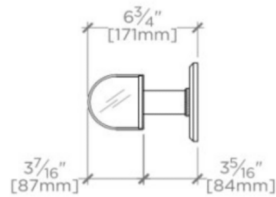

R.W. ATLAS

RWLT05

R.W. Atlas Wall Mounted Double Arm Sconce with Glass Shades

SHOWN IN R.W. ATLAS WALL MOUNTED DOUBLE ARM SCONCE WITH GLASS SHADES | RWLT05

TECHNICAL DETAILS

Bulb Base Size: E26
Bulb Type: A19
Depth / Width: 6 3/4"
Height: 5"
Interior / Exterior Application: Interior Only
Junction Box Orientation: Any
Length: 14 5/8"
Number of Bulbs: Two
Shade Material: Glass or Metal
Voltage: 120
Wet / Dry: Damp or Dry

PRODUCT FEATURES

Solid brass
Hand-blown opalescent glass
Uses (2) 60W Max Type A19, E26 Base Bulb

CERTIFICATIONS

WATERWORKS

R.W. ATLAS

RWLT05

R.W. Atlas Wall Mounted Double Arm Sconce with Glass Shades

TOP VIEW SCALE: 1"=1'-0"

FRONT VIEW SCALE: 1"=1'-0"

SIDE VIEW SCALE: 1"=1'-0"