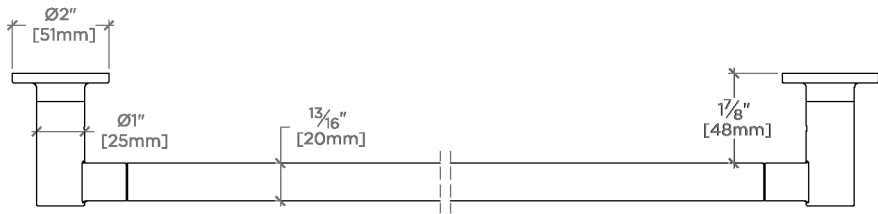

CERTIFICATIONS

PRODUCT (NOTES)

Finot

NOTB24

Finot Porte-serviettes de 61 cm

TOP VIEW

SCALE: 3"=1'-0"

FRONT VIEW

SCALE: 3"=1'-0"

SIDE VIEW

SCALE: 3"=1'-0"