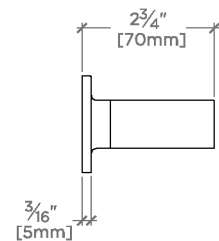

CERTIFICATIONS

PRODUCT (NOTES)

Finot

NOTB24

Finot Porte-serviettes de 61 cm

TOP VIEW

SCALE: 3"=1'-0"

FRONT VIEW

SCALE: 3"=1'-0"

SIDE VIEW

SCALE: 3"=1'-0"