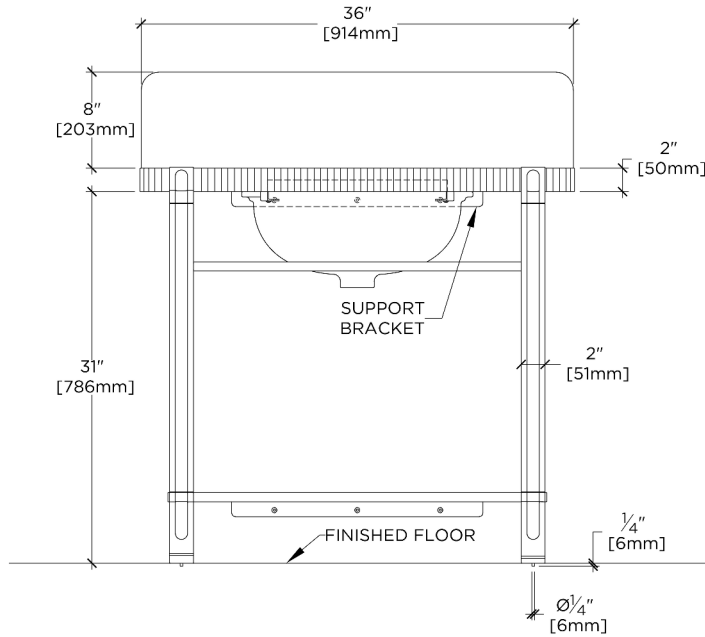

### TECHNICAL DETAILS

Depth To Overflow: 2.67"  
Drain Hole Depth: 1 7/8"  
Drain Hole Diameter: 1 3/4"  
Drain Style: Center Drain  
Fittings Hole Diameter: 1 3/8"  
Overflow Opening: Yes

## NEWS20

Nexus Single Square leg two legs with MRLVCU Sink and 36"  
5CM Reeded Slab with Leg Recess, Shelf, and Smooth  
Backsplash

TOP VIEW

SCALE: 3/4"=1'-0"

FRONT VIEW

SCALE: 3/4"=1'-0"

SIDE VIEW

SCALE: 3/4"=1'-0"