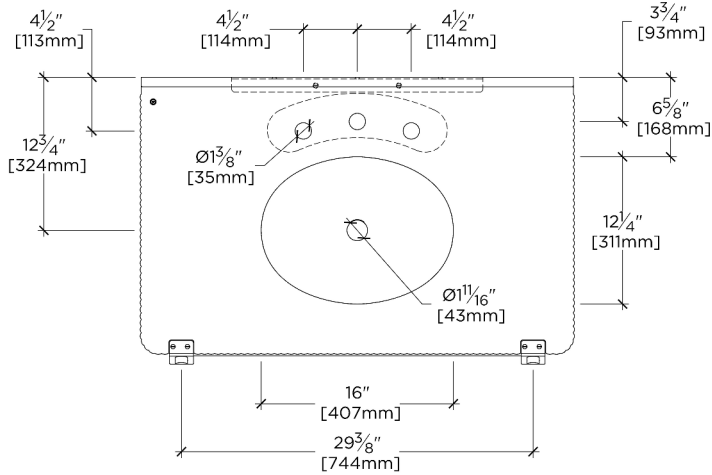

### TECHNICAL DETAILS

Depth To Overflow: 2.67"  
Drain Hole Depth: 1 7/8"  
Drain Hole Diameter: 1 3/4"  
Drain Style: Center Drain  
Fittings Hole Diameter: 1 3/8"  
Overflow Opening: Yes

## NEWS20

Nexus Single Square leg two legs with MRLVCU Sink and 36"  
5CM Reeded Slab with Leg Recess, Shelf, and Smooth  
Backsplash

TOP VIEW

SCALE: 3/4"=1'-0"

FRONT VIEW

SCALE: 3/4"=1'-0"

SIDE VIEW

SCALE: 3/4"=1'-0"