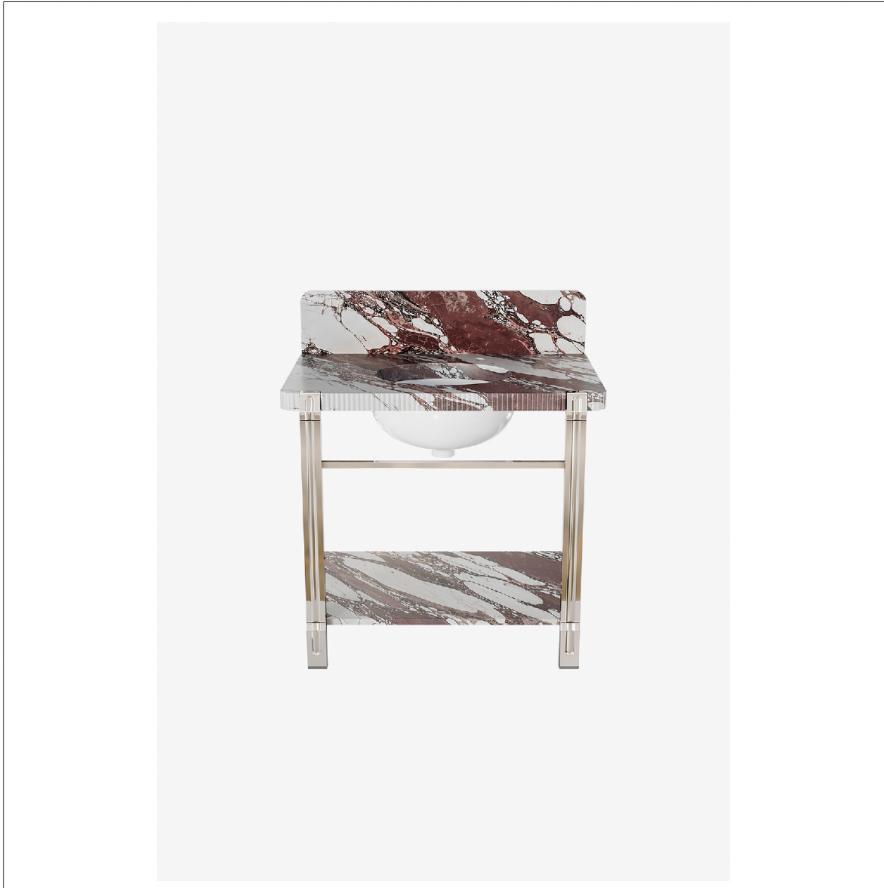

## NEWS20

Nexus Single Square leg two legs with MRLVCU Sink and 36"  
5CM Reeded Slab with Leg Recess, Shelf, and Smooth  
Backsplash

SHOWN IN NEXUS SINGLE SQUARE LEG TWO LEGS WITH MRLVCU SINK AND 36" 5CM REEDED SLAB WITH LEG RECESS, SHELF,  
AND SMOOTH BACKSPLASH | NEWS20

### INSPIRATION

Nexus features solid brass legs that boldly intersect the countertop, with exposed fasteners that celebrate the mechanical connection between metal and stone. The countertop's reeded edge detail is perfectly scaled to incorporate the legs into the stone's textured perimeter. An optional matching stone shelf echoes the reeded detailing, creating visual continuity while providing practical storage.

### PRODUCT FEATURES

Designed by and exclusive to Waterworks

Sourced and made in Italy

Slab and backsplash carved from a solid block of stone.

Includes sink and choice of 5CM stone top in one of our 8 standard offerings