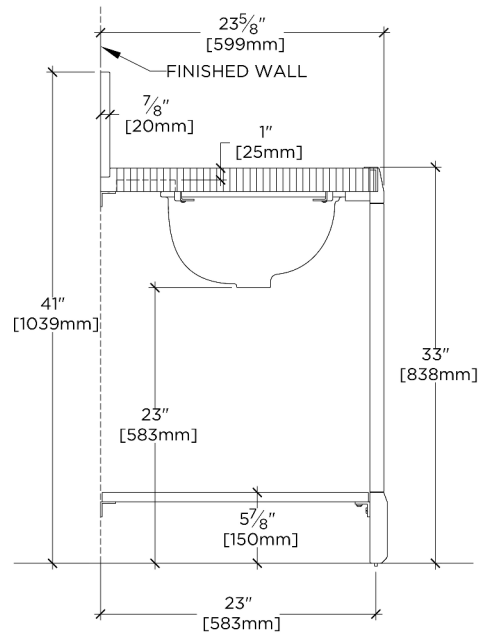

### TECHNICAL DETAILS

Depth To Overflow: 2.67"  
Drain Hole Depth: 1 7/8"  
Drain Hole Diameter: 1 3/4"  
Drain Style: Center Drain  
Fittings Hole Diameter: 1 3/8"  
Overflow Opening: Yes

## NEWS20

Nexus Single Square leg two legs with MRLVCU Sink and 36"  
5CM Reeded Slab with Leg Recess, Shelf, and Smooth  
Backsplash

TOP VIEW

SCALE: 3/4"=1'-0"

FRONT VIEW

SCALE: 3/4"=1'-0"

SIDE VIEW

SCALE: 3/4"=1'-0"