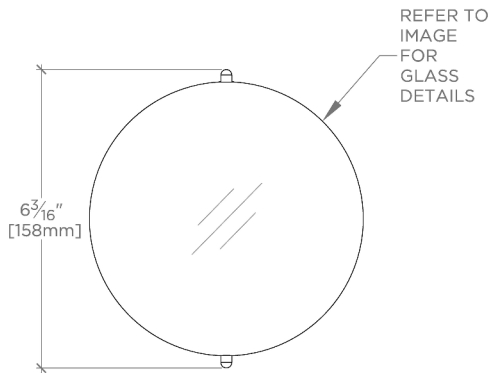

Ambient Task: Ambient
Depth/Width: 89 mm
Height: 146 mm
Installation Type: Wall or ceiling mounted
Interior Exterior Application: Interior Only
Length: 146 mm
Light Direction: Omnidirectional from wall surface
Orientation: Vertical or Horizontal
Primary Material: Brass/Murano Glass
Safety Warnings: Do not exceed max wattage.
Shade Finish: Clear
Shade Material: Glass
Voltage: 240
Wet/Dry: Damp or Dry

CERTIFICATIONS

PRODUCT (NOTES)

Lucia

LU02LT

Lucia Wall / Ceiling Small Round Flush Mount with Battuto
Murano Glass Diffuser

TOP VIEW

SCALE: 3"=1'-0"

MOUNTING PLATE

SCALE: 3"=1'-0"

FRONT VIEW

SCALE: 3"=1'-0"

SIDE VIEW

SCALE: 3"=1'-0"