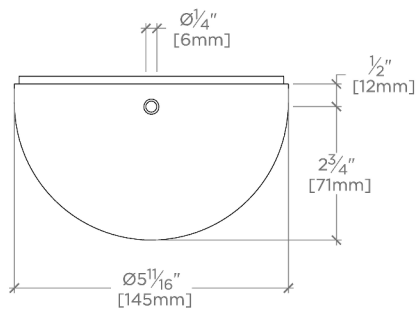

Ambient Task: Ambient
Depth/Width: 89 mm
Height: 146 mm
Installation Type: Wall or ceiling mounted
Interior Exterior Application: Interior Only
Length: 146 mm
Light Direction: Omnidirectional from wall surface
Orientation: Vertical or Horizontal
Primary Material: Brass/Murano Glass
Safety Warnings: Do not exceed max wattage.
Shade Finish: Clear
Shade Material: Glass
Voltage: 240
Wet/Dry: Damp or Dry

CERTIFICATIONS

PRODUCT (NOTES)

Lucia

LU02LT

Lucia Wall / Ceiling Small Round Flush Mount with Battuto
Murano Glass Diffuser

TOP VIEW

SCALE: 3"=1'-0"

MOUNTING PLATE

SCALE: 3"=1'-0"

FRONT VIEW

SCALE: 3"=1'-0"

SIDE VIEW

SCALE: 3"=1'-0"