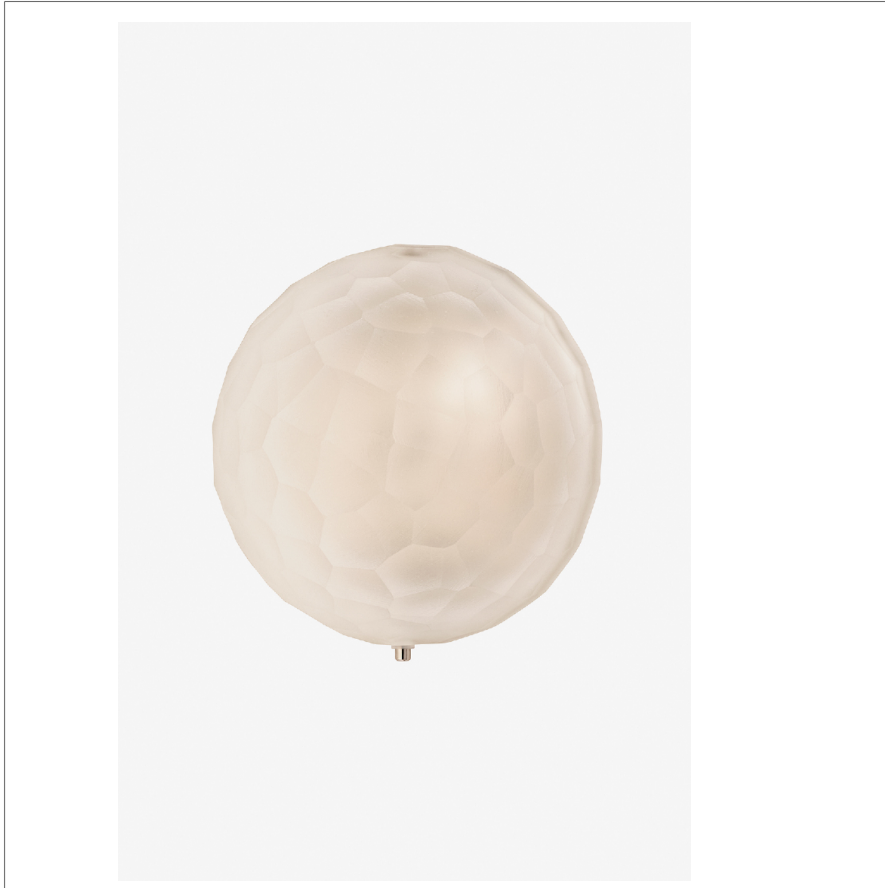

Lucia

LU02LT

Lucia Wall / Ceiling Small Round Flush Mount with Battuto Murano Glass Diffuser

SHOWN IN LUCIA WALL / CEILING SMALL ROUND FLUSH MOUNT WITH BATTUTO MURANO GLASS DIFFUSER | LU02LT

TECHNICAL DETAILS

Ambient Task: Ambient
Depth/Width: 89 mm
Height: 146 mm
Installation Type: Wall or ceiling mounted
Interior Exterior Application: Interior Only
Length: 146 mm
Light Direction: Omnidirectional from wall surface
Orientation: Vertical or Horizontal
Primary Material: Brass/Murano Glass
Safety Warnings: Do not exceed max wattage.
Shade Finish: Clear
Shade Material: Glass
Voltage: 240
Wet/Dry: Damp or Dry

CERTIFICATIONS

PRODUCT (NOTES)

Lucia

LU02LT

Lucia Wall / Ceiling Small Round Flush Mount with Battuto
Murano Glass Diffuser

TOP VIEW

SCALE: 3"=1'-0"

MOUNTING PLATE