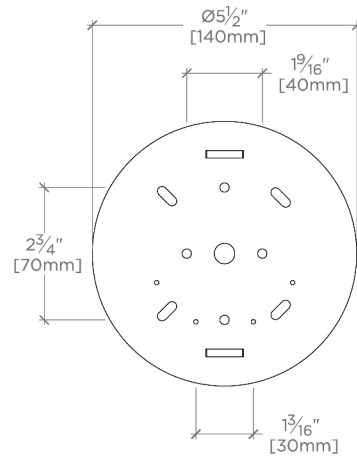

Ambient Task: Ambient
Depth/Width: 89 mm
Height: 146 mm
Installation Type: Wall or ceiling mounted
Interior Exterior Application: Interior Only
Length: 146 mm
Light Direction: Omnidirectional from wall surface
Orientation: Vertical or Horizontal
Primary Material: Brass/Murano Glass
Safety Warnings: Do not exceed max wattage.
Shade Finish: Clear
Shade Material: Glass
Voltage: 240
Wet/Dry: Damp or Dry

CERTIFICATIONS

PRODUCT (NOTES)

Lucia

LU02LT

Lucia Wall / Ceiling Small Round Flush Mount with Battuto
Murano Glass Diffuser

TOP VIEW

SCALE: 3"=1'-0"

MOUNTING PLATE

SCALE: 3"=1'-0"

FRONT VIEW

SCALE: 3"=1'-0"

SIDE VIEW

SCALE: 3"=1'-0"