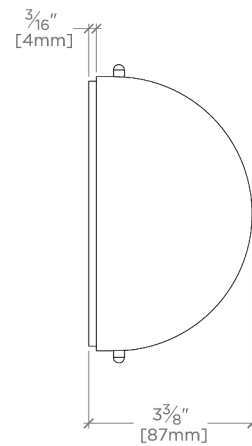

Ambient Task: Ambient
Depth/Width: 89 mm
Height: 146 mm
Installation Type: Wall or ceiling mounted
Interior Exterior Application: Interior Only
Length: 146 mm
Light Direction: Omnidirectional from wall surface
Orientation: Vertical or Horizontal
Primary Material: Brass/Murano Glass
Safety Warnings: Do not exceed max wattage.
Shade Finish: Clear
Shade Material: Glass
Voltage: 240
Wet/Dry: Damp or Dry

CERTIFICATIONS

PRODUCT (NOTES)

Lucia

LU02LT

Lucia Wall / Ceiling Small Round Flush Mount with Battuto
Murano Glass Diffuser

TOP VIEW

SCALE: 3"=1'-0"

MOUNTING PLATE

SCALE: 3"=1'-0"

FRONT VIEW

SCALE: 3"=1'-0"

SIDE VIEW

SCALE: 3"=1'-0"