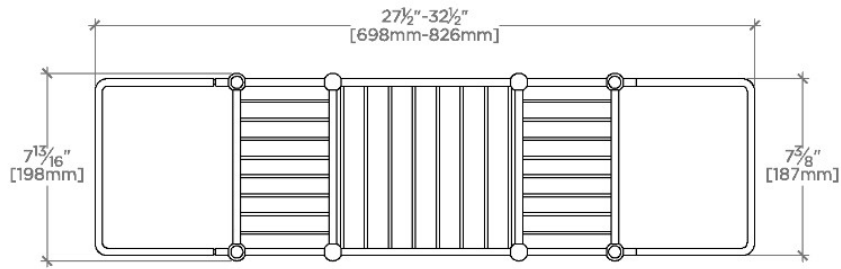

## Essentials

EBR012

Essentials Small Adjustable Tub Rack

TOP VIEW

SCALE: 1/2"=1'-0"

FRONT VIEW

SCALE: 1/2"=1'-0"

SIDE VIEW

SCALE: 1/2"=1'-0"