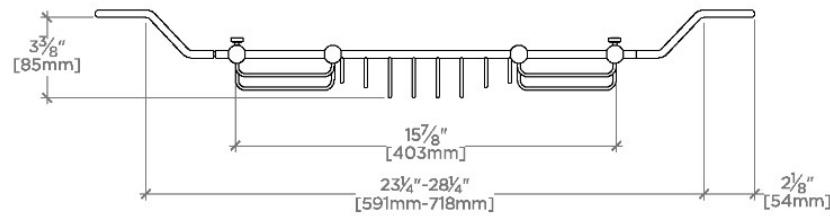

## Essentials

EBR012

Essentials Small Adjustable Tub Rack

TOP VIEW

SCALE: 1/2"=1'-0"

FRONT VIEW

SCALE: 1/2"=1'-0"

SIDE VIEW

SCALE: 1/2"=1'-0"