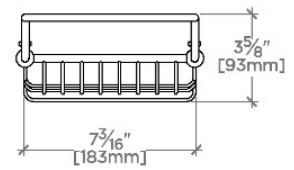

## Essentials

EBR012

Essentials Small Adjustable Tub Rack

TOP VIEW

SCALE: 1/2"=1'-0"

FRONT VIEW

SCALE: 1/2"=1'-0"

SIDE VIEW

SCALE: 1/2"=1'-0"