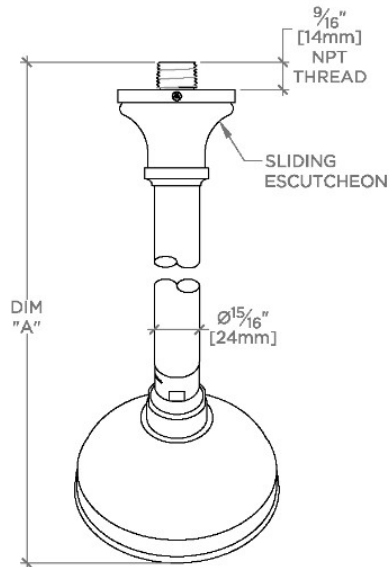

Foro

FRS145

Foro 4" Showerhead with 8" Wall Mounted 45 Degree Shower Arm

SHOWN IN FORO 4" SHOWERHEAD WITH 8" WALL MOUNTED 45 DEGREE SHOWER ARM | FRS145

TECHNICAL DETAILS

Adjustable Versus Fixed Spray: Fixed
Fittings Hole Diameter: 32 mm
Inlet Connection Size: 1/2"
Inlet Connection Type: Male NPT
Pivot: Y
Primary Material: Brass
Restricted Maximum Flow Rate: 6.6 liters/min
Water Pressure Maximum: 6.0 bar
Water Pressure Minimum: 1.5 bar
Water Pressure Recommended: 3.0 bar

PRODUCT FEATURES

Made of Brass

Features a swivel 4" showerhead with easy clean rubber nozzles

Includes a 8" wall mounted 45 degree shower arm

Stocked in Brass, Chrome, Nickel and Matte Nickel

Showerhead available in 1.75gpm (6.6L/min) flow rate

CERTIFICATIONS

PRODUCT (NOTES)

Foro

FRS145

Foro 4" Showerhead with 8" Wall Mounted 45 Degree Shower Arm

SCALE: 3"=1'-0"

STYLE NO.	DIM "A"	DIM "B"
ETS144	10 ⁷ / ₁₆ " [265mm]	6 ³ / ₄ " [158mm]
FRS144		
JUS144		
ETS145	12 ⁷ / ₁₆ " [315mm]	8 ³ / ₄ " [209mm]
FRS145		
JUS145		

SCALE: 3"=1'-0"

SCALE: 3"=1'-0"