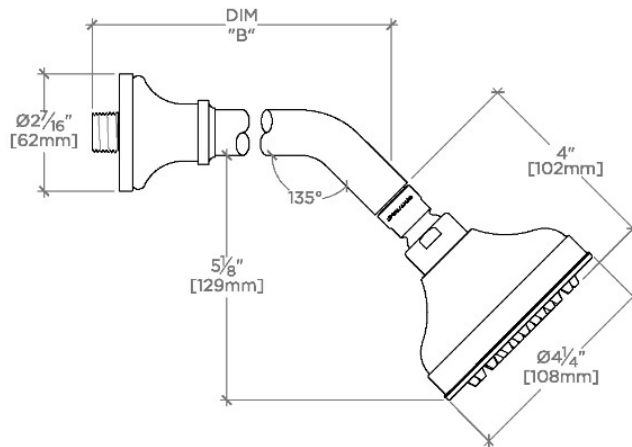

Foro

FRS145

Foro 4" Showerhead with 8" Wall Mounted 45 Degree Shower Arm

SHOWN IN FORO 4" SHOWERHEAD WITH 8" WALL MOUNTED 45 DEGREE SHOWER ARM | FRS145

TECHNICAL DETAILS

Adjustable Versus Fixed Spray: Fixed
Fittings Hole Diameter: 32 mm
Inlet Connection Size: 1/2"
Inlet Connection Type: Male NPT
Pivot: Y
Primary Material: Brass
Restricted Maximum Flow Rate: 6.6 liters/min
Water Pressure Maximum: 6.0 bar
Water Pressure Minimum: 1.5 bar
Water Pressure Recommended: 3.0 bar

PRODUCT FEATURES

Made of Brass

Features a swivel 4" showerhead with easy clean rubber nozzles

Includes a 8" wall mounted 45 degree shower arm

Stocked in Brass, Chrome, Nickel and Matte Nickel

Showerhead available in 1.75gpm (6.6L/min) flow rate

CERTIFICATIONS

PRODUCT (NOTES)

Foro

FRS145

Foro 4" Showerhead with 8" Wall Mounted 45 Degree Shower Arm

SCALE: 3"=1'-0"

STYLE NO.	DIM "A"	DIM "B"
ETS144	10 ⁷ / ₁₆ " [265mm]	6 ³ / ₄ " [158mm]
FRS144		
JUS144		
ETS145	12 ⁷ / ₁₆ " [315mm]	8 ³ / ₄ " [209mm]
FRS145		
JUS145		

SCALE: 3"=1'-0"

SCALE: 3"=1'-0"