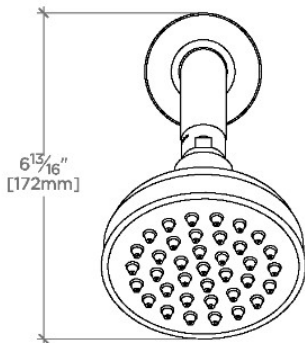

Foro

FRS145

Foro 4" Showerhead with 8" Wall Mounted 45 Degree Shower Arm

SHOWN IN FORO 4" SHOWERHEAD WITH 8" WALL MOUNTED 45 DEGREE SHOWER ARM | FRS145

TECHNICAL DETAILS

Adjustable Versus Fixed Spray: Fixed
Fittings Hole Diameter: 32 mm
Inlet Connection Size: 1/2"
Inlet Connection Type: Male NPT
Pivot: Y
Primary Material: Brass
Restricted Maximum Flow Rate: 6.6 liters/min
Water Pressure Maximum: 6.0 bar
Water Pressure Minimum: 1.5 bar
Water Pressure Recommended: 3.0 bar

PRODUCT FEATURES

Made of Brass

Features a swivel 4" showerhead with easy clean rubber nozzles

Includes a 8" wall mounted 45 degree shower arm

Stocked in Brass, Chrome, Nickel and Matte Nickel

Showerhead available in 1.75gpm (6.6L/min) flow rate

CERTIFICATIONS

PRODUCT (NOTES)

Foro

FRS145

Foro 4" Showerhead with 8" Wall Mounted 45 Degree Shower Arm

SCALE: 3"=1'-0"

STYLE NO.	DIM "A"	DIM "B"
ETS144	10 ⁷ / ₁₆ " [265mm]	6 ³ / ₄ " [158mm]
FRS144		
JUS144		
ETS145	12 ⁷ / ₁₆ " [315mm]	8 ³ / ₄ " [209mm]
FRS145		
JUS145		

SCALE: 3"=1'-0"

SCALE: 3"=1'-0"