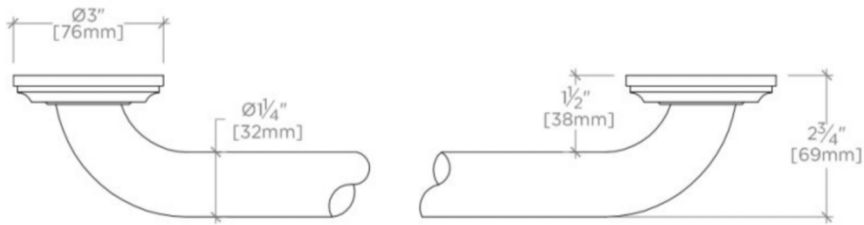

UNIVERSAL

Universal 36" Grab Bar

UNGB36

SHOWN IN UNIVERSAL 36" GRAB BAR| UNGB36

TECHNICAL DETAILS

Length From Centers: 36"
Length: 914 mm

INSPIRATION

Our Universal collection features timeless designs complementing any of our Waterworks. With a wide range of product, from fittings to accessories, Universal adds exquisite proportion and balance to any environment.

WATERWORKS

UNIVERSAL

Universal 36" Grab Bar

UNGB36

TOP VIEW

SCALE: 3"=1'-0"

FRONT VIEW

SCALE: 3"=1'-0"

SIDE VIEW

SCALE: 3"=1'-0"