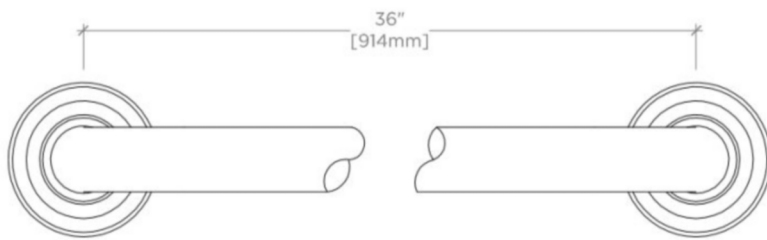

UNIVERSAL

Universal 36" Grab Bar

UNGB36

SHOWN IN UNIVERSAL 36" GRAB BAR| UNGB36

TECHNICAL DETAILS

Length From Centers: 36"
Length: 914 mm

INSPIRATION

Our Universal collection features timeless designs complementing any of our Waterworks. With a wide range of product, from fittings to accessories, Universal adds exquisite proportion and balance to any environment.

WATERWORKS

UNIVERSAL

Universal 36" Grab Bar

UNGB36

TOP VIEW

SCALE: 3"=1'-0"

FRONT VIEW

SCALE: 3"=1'-0"

SIDE VIEW

SCALE: 3"=1'-0"