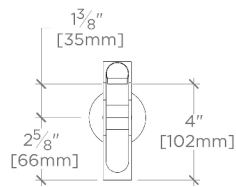

CODES & STANDARDS

PRODUCT FEATURES

- Articulating Spout
- Quarter turn ceramic cartridge
- Cold water only, non-mixing valve
- Requires rough valve, sold separately

CERTIFICATIONS

PRODUCT (NOTES)

Finot Wall Mounted Articulated Pot Filler with Lever Handle

TOP VIEW SCALE: 1/2"=1'-0"

ADAPTER INCLUDED - INTERNATIONAL USE ONLY

FOLDED VIEW SCALE: 1/2"=1'-0"

FRONT VIEW SCALE: 1/2"=1'-0"

SIDE VIEW SCALE: 1/2"=1'-0"