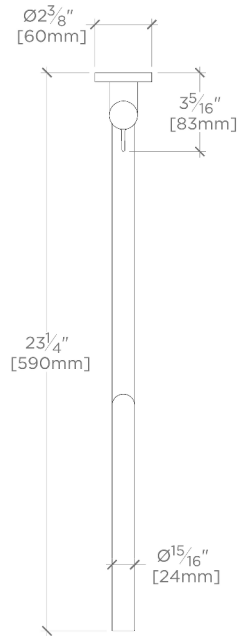

Finot Wall Mounted Articulated Pot Filler with Lever Handle

SHOWN IN FINOT WALL MOUNTED ARTICULATED POT FILLER WITH LEVER HANDLE | NOPF20

TECHNICAL DETAILS

INSPIRATION

Finot seamlessly blends meticulous details with contemporary sensibility. A true integration of design and engineering expertise, this collection is comprised of parts that are decisively cast and forged to achieve painstaking precision and refinement.

CODES & STANDARDS

PRODUCT FEATURES

- Articulating Spout
- Quarter turn ceramic cartridge
- Cold water only, non-mixing valve
- Requires rough valve, sold separately

CERTIFICATIONS

PRODUCT (NOTES)

Finot Wall Mounted Articulated Pot Filler with Lever Handle

TOP VIEW SCALE: 1/2"=1'-0"

ADAPTER INCLUDED - INTERNATIONAL USE ONLY

FOLDED VIEW SCALE: 1/2"=1'-0"

FRONT VIEW SCALE: 1/2"=1'-0"

SIDE VIEW SCALE: 1/2"=1'-0"