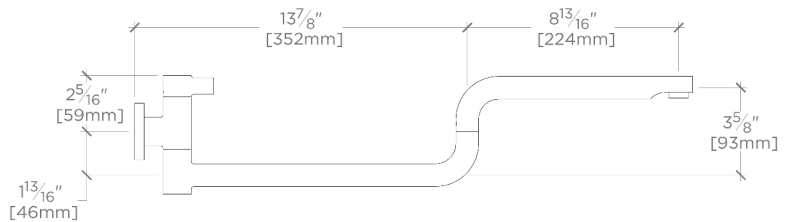

TOP VIEW SCALE: 1/2"=1'-0"

ADAPTER INCLUDED - INTERNATIONAL USE ONLY

FOLDED VIEW SCALE: 1/2"=1'-0"

FRONT VIEW SCALE: 1/2"=1'-0"

SIDE VIEW SCALE: 1/2"=1'-0"