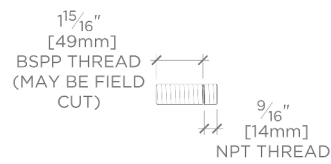

CODES & STANDARDS

PRODUCT FEATURES

- Articulating Spout
- Quarter turn ceramic cartridge
- Cold water only, non-mixing valve
- Requires rough valve, sold separately

CERTIFICATIONS

PRODUCT (NOTES)

Finot Wall Mounted Articulated Pot Filler with Lever Handle

TOP VIEW SCALE: 1/2"=1'-0"

ADAPTER INCLUDED - INTERNATIONAL USE ONLY

FOLDED VIEW SCALE: 1/2"=1'-0"

FRONT VIEW SCALE: 1/2"=1'-0"

SIDE VIEW SCALE: 1/2"=1'-0"