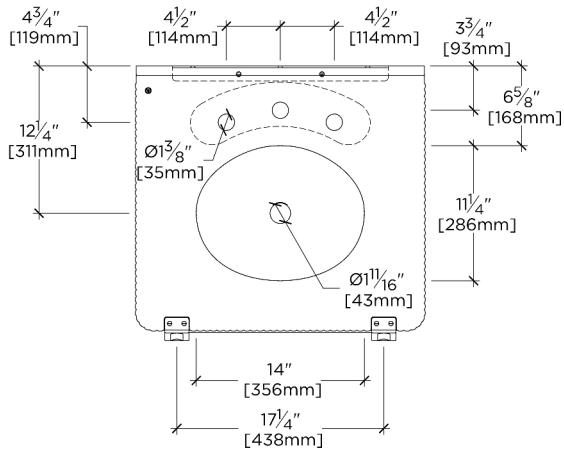

TECHNICAL DETAILS

Depth To Overflow: 2.67"
Drain Hole Depth: 1 7/8"
Drain Hole Diameter: 1 3/4"
Drain Style: Center Drain
Fittings Hole Diameter: 1 3/8"
Overflow Opening: Yes

CODES & STANDARDS

CERTIFICATIONS

PRODUCT (NOTES)

NEXUS

NEWS10

Nexus Single Square leg two legs with MRLVHU Sink and 24"
5CM Reeded Slab with Leg Recess, Shelf, and Smooth
Backsplash

TOP VIEW

SCALE: 3/4"=1'-0"

FRONT VIEW

SCALE: 3/4"=1'-0"

SIDE VIEW

SCALE: 3/4"=1'-0"