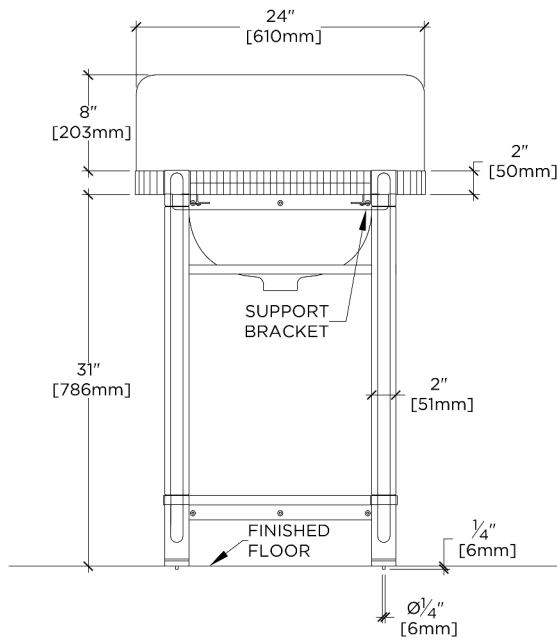

TECHNICAL DETAILS

Depth To Overflow: 2.67"
Drain Hole Depth: 1 7/8"
Drain Hole Diameter: 1 3/4"
Drain Style: Center Drain
Fittings Hole Diameter: 1 3/8"
Overflow Opening: Yes

CODES & STANDARDS

CERTIFICATIONS

PRODUCT (NOTES)

NEXUS

NEWS10

Nexus Single Square leg two legs with MRLVHU Sink and 24"
5CM Reeded Slab with Leg Recess, Shelf, and Smooth
Backsplash

TOP VIEW

SCALE: 3/4"=1'-0"

FRONT VIEW

SCALE: 3/4"=1'-0"

SIDE VIEW

SCALE: 3/4"=1'-0"