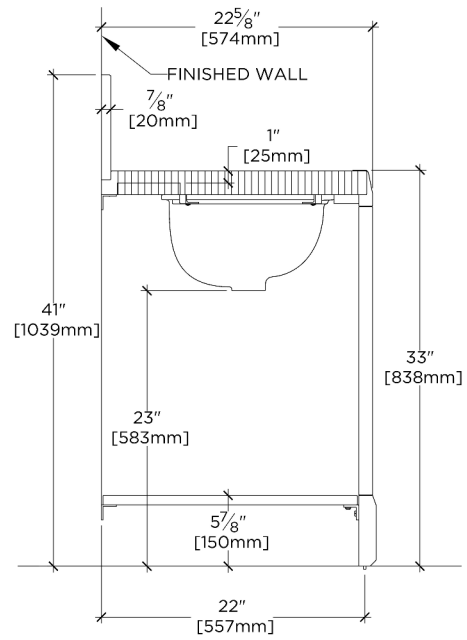

TECHNICAL DETAILS

Depth To Overflow: 2.67"
Drain Hole Depth: 1 7/8"
Drain Hole Diameter: 1 3/4"
Drain Style: Center Drain
Fittings Hole Diameter: 1 3/8"
Overflow Opening: Yes

CODES & STANDARDS

CERTIFICATIONS

PRODUCT (NOTES)

NEXUS

NEWS10

Nexus Single Square leg two legs with MRLVHU Sink and 24"
5CM Reeded Slab with Leg Recess, Shelf, and Smooth
Backsplash

TOP VIEW

SCALE: 3/4"=1'-0"

FRONT VIEW

SCALE: 3/4"=1'-0"

SIDE VIEW

SCALE: 3/4"=1'-0"