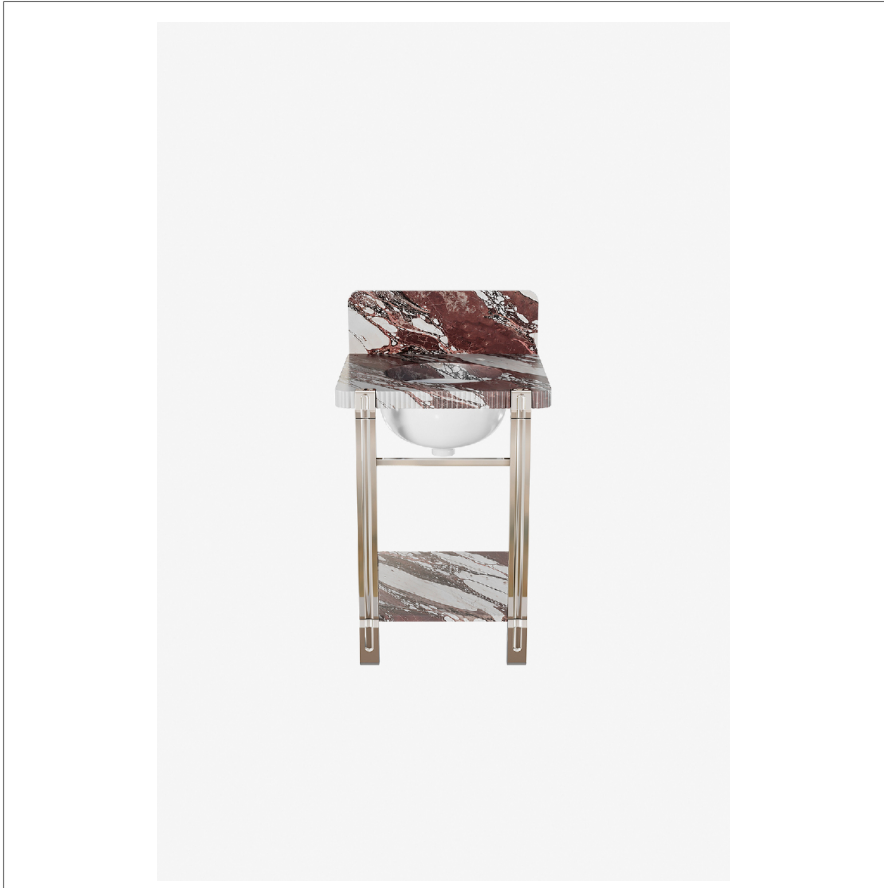

NEXUS

NEWS10

Nexus Single Square leg two legs with MRLVHU Sink and 24"
5CM Reeded Slab with Leg Recess, Shelf, and Smooth
Backsplash

SHOWN IN NEXUS SINGLE SQUARE LEG TWO LEGS WITH MRLVHU SINK AND 24" 5CM REEDED SLAB WITH LEG RECESS, SHELF,
AND SMOOTH BACKSPLASH | NEWS10

INSPIRATION

Nexus features solid brass legs that boldly intersect the countertop, with exposed fasteners that celebrate the mechanical connection between metal and stone. The countertop's reeded edge detail is perfectly scaled to incorporate the legs into the stone's textured perimeter. An optional matching stone shelf echoes the reeded detailing, creating visual continuity while providing practical storage.

PRODUCT FEATURES

Designed by and exclusive to Waterworks

Sourced and made in Italy

Slab and backsplash carved from a solid block of stone.

Includes sink and choice of 5CM stone top in one of our 8 standard offerings

PRODUCT (NOTES)

NEXUS

NEWS10

Nexus Single Square leg two legs with MRLVHU Sink and 24"
5CM Reeded Slab with Leg Recess, Shelf, and Smooth
Backsplash

TOP VIEW

SCALE: 3/4"=1'-0"

FRONT VIEW

SCALE: 3/4"=1'-0"