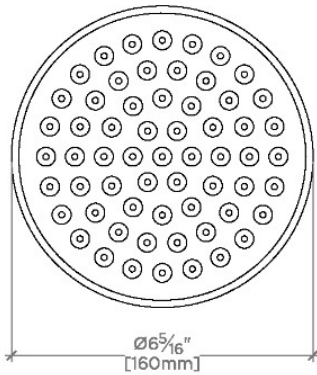

Boulevard

BDS161

Boulevard 6" Showerhead with 12" Ceiling Mounted Shower Arm

SHOWN IN BOULEVARD 6" SHOWERHEAD WITH 12" CEILING MOUNTED SHOWER ARM | BDS161

TECHNICAL DETAILS

Adjustable Versus Fixed Spray: Fixed
 Fittings Hole Diameter: 32 mm
 Flow Restriction Options: 1.5, 1.75, 2.0
 Inlet Connection Size: 1/2"
 Inlet Connection Type: Male NPT
 Pivot: Y
 Primary Material: Brass
 Restricted Maximum Flow Rate: 6.6 liters/min
 Water Pressure Maximum: 6.0 bar
 Water Pressure Minimum: 1.5 bar
 Water Pressure Recommended: 3.0 bar

PRODUCT FEATURES

- Made of Brass
- Features a swivel 6" showerhead with easy clean rubber nozzles
- Includes a 12" ceiling mounted shower arm
- Stocked in Brass, Chrome, Nickel and Matte Nickel
- Showerhead available in 1.75gpm (6.6L/min) flow rate

CERTIFICATIONS

PRODUCT (NOTES)

WATERWORKS

Boulevard

BDS161

Boulevard 6" Showerhead with 12" Ceiling Mounted Shower Arm

STYLE NO.	DIM "A"	DIM "B"
BDS160	10 ³ / ₈ " [264mm]	6 ⁹ / ₁₆ " [167mm]
BDS161	16 ³ / ₈ " [417mm]	12 ⁹ / ₁₆ " [319mm]

CEILING VIEW SCALE: 3"=1'-0"

FRONT VIEW SCALE: 3"=1'-0"

SIDE VIEW SCALE: 3"=1'-0"