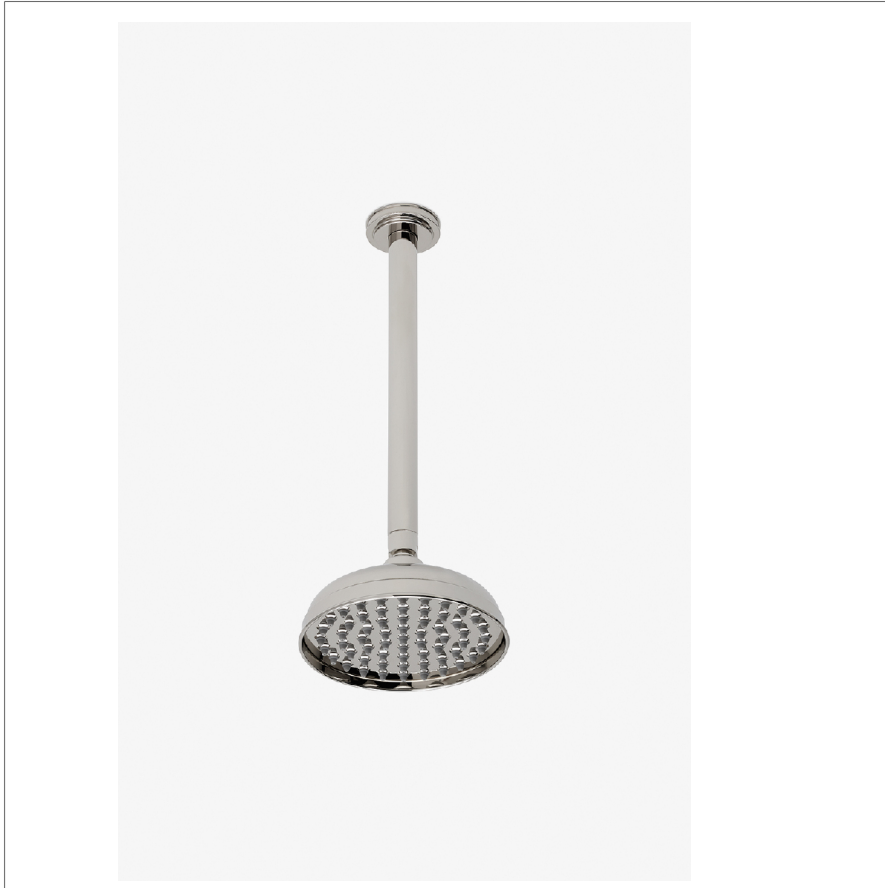

Boulevard

BDS161

Boulevard 6" Showerhead with 12" Ceiling Mounted Shower Arm

SHOWN IN BOULEVARD 6" SHOWERHEAD WITH 12" CEILING MOUNTED SHOWER ARM | BDS161

TECHNICAL DETAILS

Adjustable Versus Fixed Spray: Fixed
 Fittings Hole Diameter: 32 mm
 Flow Restriction Options: 1.5, 1.75, 2.0
 Inlet Connection Size: 1/2"
 Inlet Connection Type: Male NPT
 Pivot: Y
 Primary Material: Brass
 Restricted Maximum Flow Rate: 6.6 liters/min
 Water Pressure Maximum: 6.0 bar
 Water Pressure Minimum: 1.5 bar
 Water Pressure Recommended: 3.0 bar

INSPIRATION

Inspiration from 1930s objects evokes extravagance: a strong silhouette, lavish scale and elegant decoration. Machine and artisan hands yield crisp details and curves.

CODES & STANDARDS

BDS161X, ASME A112.18.1/CSA B125.1, CEC(1.5GPM & 1.75GPM Only), WaterSense(1.5GPM, 1.75GPM & 2.0GPM Only), DOE, State of MA

PRODUCT FEATURES

- Made of Brass
- Features a swivel 6" showerhead with easy clean rubber nozzles
- Includes a 12" ceiling mounted shower arm
- Stocked in Brass, Chrome, Nickel and Matte Nickel
- Showerhead available in 1.75gpm (6.6L/min) flow rate

CERTIFICATIONS

PRODUCT (NOTES)

WATERWORKS

Boulevard

BDS161

Boulevard 6" Showerhead with 12" Ceiling Mounted Shower Arm

STYLE NO.	DIM "A"	DIM "B"
BDS160	10 ³ / ₈ " [264mm]	6 ⁹ / ₁₆ " [167mm]
BDS161	16 ³ / ₈ " [417mm]	12 ⁹ / ₁₆ " [319mm]