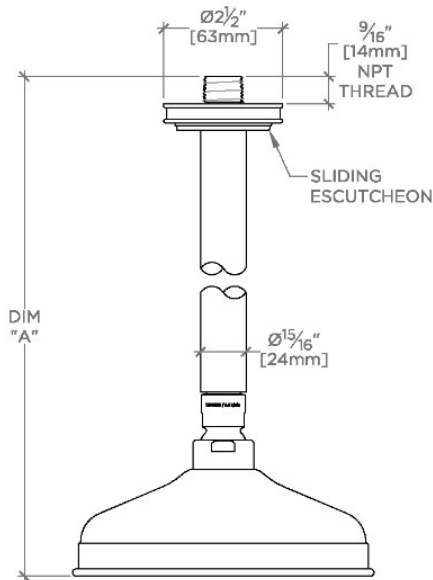

Boulevard

BDS161

Boulevard 6" Showerhead with 12" Ceiling Mounted Shower Arm

SHOWN IN BOULEVARD 6" SHOWERHEAD WITH 12" CEILING MOUNTED SHOWER ARM | BDS161

TECHNICAL DETAILS

Adjustable Versus Fixed Spray: Fixed
 Fittings Hole Diameter: 32 mm
 Flow Restriction Options: 1.5, 1.75, 2.0
 Inlet Connection Size: 1/2"
 Inlet Connection Type: Male NPT
 Pivot: Y
 Primary Material: Brass
 Restricted Maximum Flow Rate: 6.6 liters/min
 Water Pressure Maximum: 6.0 bar
 Water Pressure Minimum: 1.5 bar
 Water Pressure Recommended: 3.0 bar

PRODUCT FEATURES

- Made of Brass
- Features a swivel 6" showerhead with easy clean rubber nozzles
- Includes a 12" ceiling mounted shower arm
- Stocked in Brass, Chrome, Nickel and Matte Nickel
- Showerhead available in 1.75gpm (6.6L/min) flow rate

CERTIFICATIONS

PRODUCT (NOTES)

WATERWORKS

Boulevard

BDS161

Boulevard 6" Showerhead with 12" Ceiling Mounted Shower Arm

STYLE NO.	DIM "A"	DIM "B"
BDS160	10 ³ / ₈ " [264mm]	6 ⁹ / ₁₆ " [167mm]
BDS161	16 ³ / ₈ " [417mm]	12 ⁹ / ₁₆ " [319mm]

CEILING VIEW SCALE: 3"=1'-0"

FRONT VIEW SCALE: 3"=1'-0"

SIDE VIEW SCALE: 3"=1'-0"