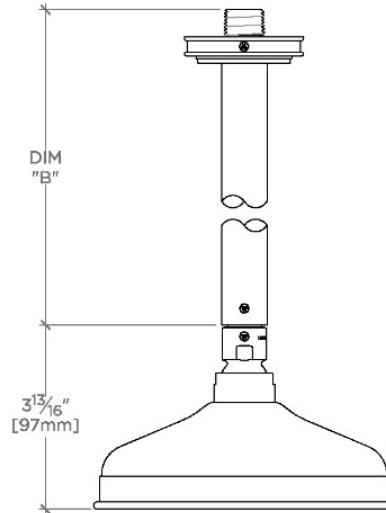

Boulevard

BDS161

Boulevard 6" Showerhead with 12" Ceiling Mounted Shower Arm

SHOWN IN BOULEVARD 6" SHOWERHEAD WITH 12" CEILING MOUNTED SHOWER ARM | BDS161

TECHNICAL DETAILS

Adjustable Versus Fixed Spray: Fixed
 Fittings Hole Diameter: 32 mm
 Flow Restriction Options: 1.5, 1.75, 2.0
 Inlet Connection Size: 1/2"
 Inlet Connection Type: Male NPT
 Pivot: Y
 Primary Material: Brass
 Restricted Maximum Flow Rate: 6.6 liters/min
 Water Pressure Maximum: 6.0 bar
 Water Pressure Minimum: 1.5 bar
 Water Pressure Recommended: 3.0 bar

PRODUCT FEATURES

- Made of Brass
- Features a swivel 6" showerhead with easy clean rubber nozzles
- Includes a 12" ceiling mounted shower arm
- Stocked in Brass, Chrome, Nickel and Matte Nickel
- Showerhead available in 1.75gpm (6.6L/min) flow rate

CERTIFICATIONS

PRODUCT (NOTES)

WATERWORKS

Boulevard

BDS161

Boulevard 6" Showerhead with 12" Ceiling Mounted Shower Arm

STYLE NO.	DIM "A"	DIM "B"
BDS160	10 ³ / ₈ " [264mm]	6 ⁹ / ₁₆ " [167mm]
BDS161	16 ³ / ₈ " [417mm]	12 ⁹ / ₁₆ " [319mm]

CEILING VIEW SCALE: 3"=1'-0"

FRONT VIEW SCALE: 3"=1'-0"

SIDE VIEW SCALE: 3"=1'-0"