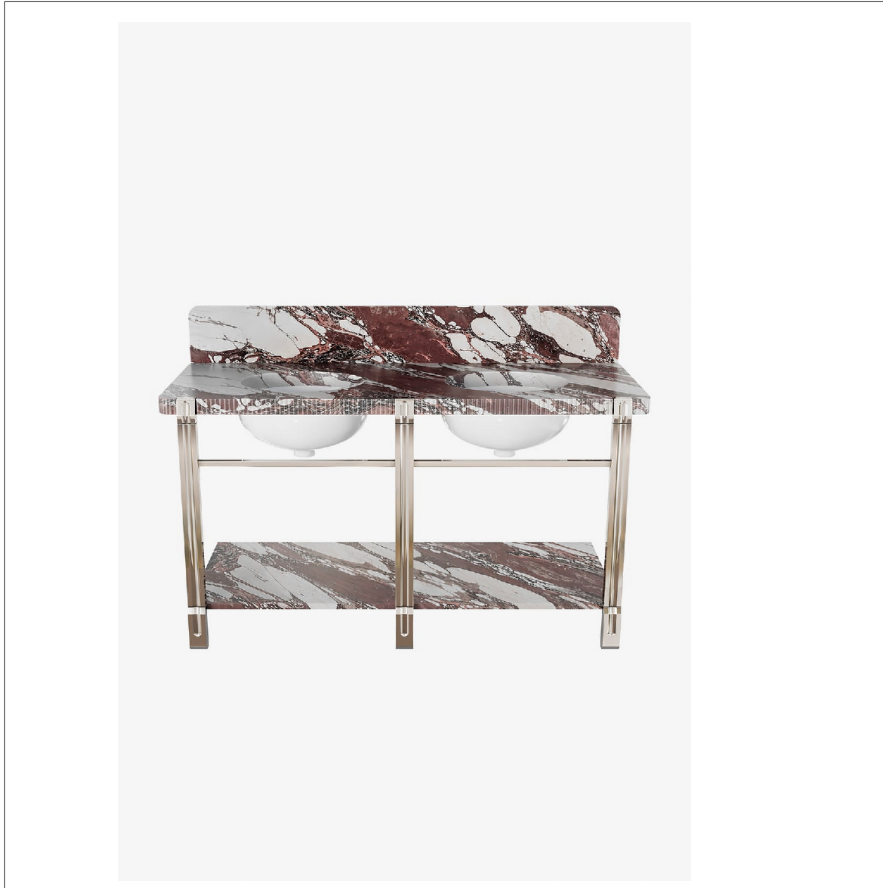

## Nexus

NEWS30

Nexus Double Square leg three legs with MRLVCU Sink and 60" 5CM Reeded Slab with Leg Recess, Shelf, and Smooth Backsplash

SHOWN IN NEXUS DOUBLE SQUARE LEG THREE LEGS WITH MRLVCU SINK AND 60" 5CM REEDED SLAB WITH LEG RECESS, SHELF, AND SMOOTH BACKSPLASH | NEWS30

### INSPIRATION

Nexus features solid brass legs that boldly intersect the countertop, with exposed fasteners that celebrate the mechanical connection between metal and stone. The countertop's reeded edge detail is perfectly scaled to incorporate the legs into the stone's textured perimeter. An optional matching stone shelf echoes the reeded detailing, creating visual continuity while providing practical storage.

### PRODUCT FEATURES

Designed by and exclusive to Waterworks

Sourced and made in Italy

Slab and backsplash carved from a solid block of stone.

Includes sink and choice of 5CM stone top in one of our 8 standard offerings