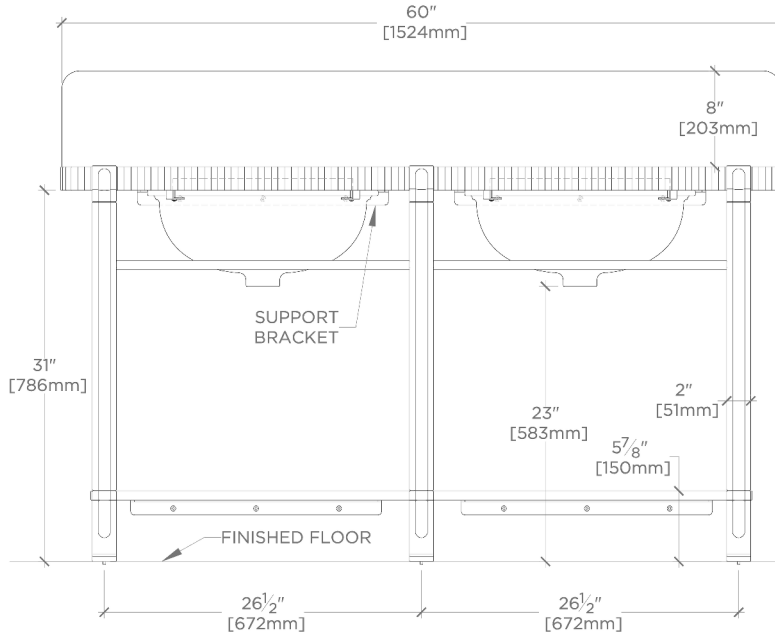

## NEWS30

Nexus Double Square leg three legs with MRLVCU Sink and 60" 5CM Reeded Slab with Leg Recess, Shelf, and Smooth Backsplash

TOP VIEW

SCALE: 3/4"=1'-0"

FRONT VIEW

SCALE: 3/4"=1'-0"

SIDE VIEW

SCALE: 3/4"=1'-0"