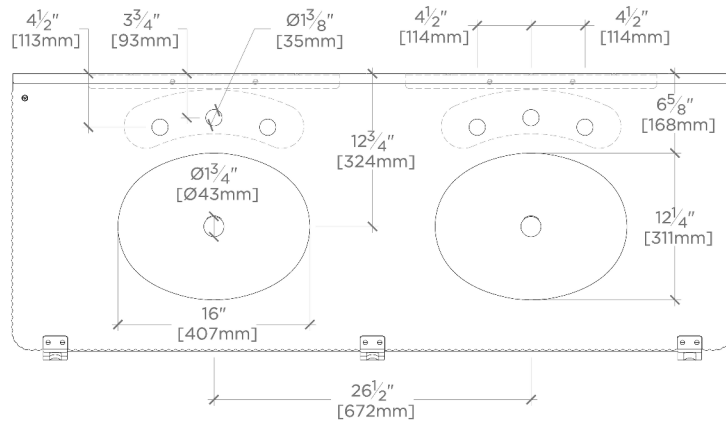

### TECHNICAL DETAILS

Depth To Overflow: 68 mm  
Drain Hole Depth: 48 mm  
Drain Hole Diameter: 44 mm  
Drain Style: Center Drain  
Fittings Hole Diameter: 35 mm  
Overflow Opening: Yes

## NEWS30

Nexus Double Square leg three legs with MRLVCU Sink and 60" 5CM Reeded Slab with Leg Recess, Shelf, and Smooth Backsplash

TOP VIEW

SCALE: 3/4"=1'-0"

FRONT VIEW

SCALE: 3/4"=1'-0"

SIDE VIEW

SCALE: 3/4"=1'-0"