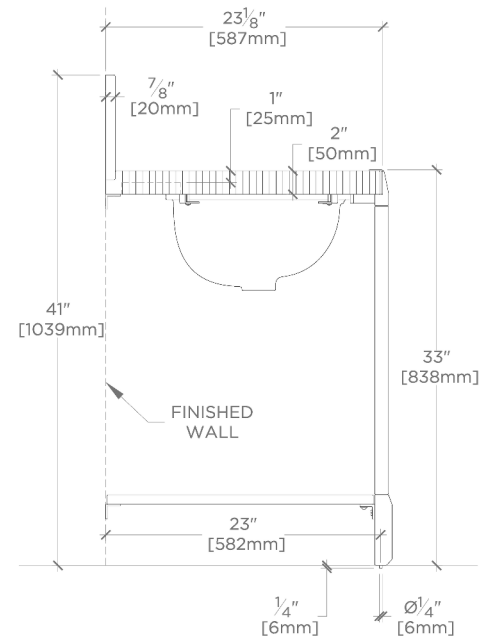

### TECHNICAL DETAILS

Depth To Overflow: 68 mm  
Drain Hole Depth: 48 mm  
Drain Hole Diameter: 44 mm  
Drain Style: Center Drain  
Fittings Hole Diameter: 35 mm  
Overflow Opening: Yes

## NEWS30

Nexus Double Square leg three legs with MRLVCU Sink and 60" 5CM Reeded Slab with Leg Recess, Shelf, and Smooth Backsplash

TOP VIEW

SCALE: 3/4"=1'-0"

FRONT VIEW

SCALE: 3/4"=1'-0"

SIDE VIEW

SCALE: 3/4"=1'-0"