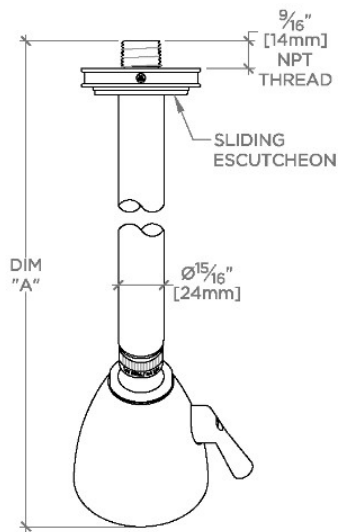

### TECHNICAL DETAILS

Adjustable Versus Fixed Spray: Adjustable  
 Fittings Hole Diameter: 32 mm  
 Flow Restriction Options: 1.5, 1.75, 2.0  
 Inlet Connection Size: 1/2"  
 Inlet Connection Type: Male NPT  
 Pivot: Y  
 Primary Material: Brass  
 Restricted Maximum Flow Rate: 6.6 liters/min  
 Water Pressure Maximum: 6.0 bar  
 Water Pressure Minimum: 1.5 bar  
 Water Pressure Recommended: 3.0 bar

### PRODUCT FEATURES

- Made of Brass
- Features a swivel 2 3/4" showerhead with two adjustable spray patterns
- Includes a 8" wall mounted 45 degree shower arm
- Stocked in Brass, Chrome and Nickel
- Showerhead available in 1.75gpm (6.6L/min) flow rate

## Transit

TRS335

Transit 2 3/4" Showerhead with Adjustable Spray with 8" Wall Mounted 45 Degree Shower Arm

TOP VIEW SCALE: 3"=1'-0"

STYLE NO.	DIM "A"	DIM "B"
AES334	10 1/16" [256mm]	6 1/4" [158mm]
TRS334		
AES335	12 1/16" [307mm]	8 1/4" [209mm]
TRS335		

SPRAY PATTERNS

FRONT VIEW SCALE: 3"=1'-0"

SIDE VIEW SCALE: 3"=1'-0"