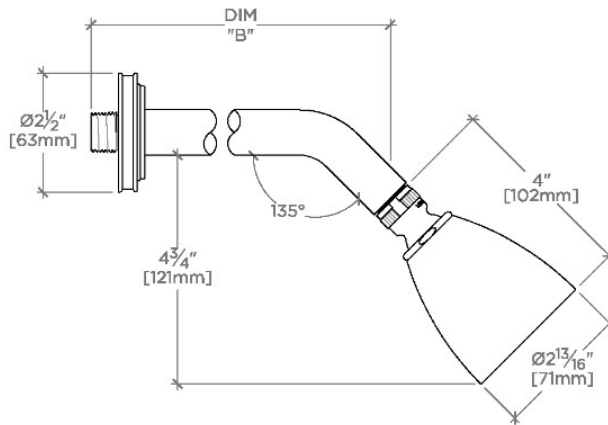

### TECHNICAL DETAILS

Adjustable Versus Fixed Spray: Adjustable  
 Fittings Hole Diameter: 32 mm  
 Flow Restriction Options: 1.5, 1.75, 2.0  
 Inlet Connection Size: 1/2"  
 Inlet Connection Type: Male NPT  
 Pivot: Y  
 Primary Material: Brass  
 Restricted Maximum Flow Rate: 6.6 liters/min  
 Water Pressure Maximum: 6.0 bar  
 Water Pressure Minimum: 1.5 bar  
 Water Pressure Recommended: 3.0 bar

### PRODUCT FEATURES

- Made of Brass
- Features a swivel 2 3/4" showerhead with two adjustable spray patterns
- Includes a 8" wall mounted 45 degree shower arm
- Stocked in Brass, Chrome and Nickel
- Showerhead available in 1.75gpm (6.6L/min) flow rate

## Transit

TRS335

Transit 2 3/4" Showerhead with Adjustable Spray with 8" Wall Mounted 45 Degree Shower Arm

TOP VIEW SCALE: 3"=1'-0"

STYLE NO.	DIM "A"	DIM "B"
AES334	10 1/16" [256mm]	6 1/4" [158mm]
TRS334		
AES335	12 1/16" [307mm]	8 1/4" [209mm]
TRS335		

SPRAY PATTERNS

FRONT VIEW SCALE: 3"=1'-0"

SIDE VIEW SCALE: 3"=1'-0"