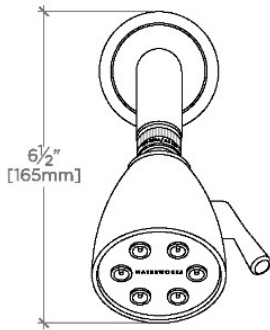

### TECHNICAL DETAILS

Adjustable Versus Fixed Spray: Adjustable  
 Fittings Hole Diameter: 32 mm  
 Flow Restriction Options: 1.5, 1.75, 2.0  
 Inlet Connection Size: 1/2"  
 Inlet Connection Type: Male NPT  
 Pivot: Y  
 Primary Material: Brass  
 Restricted Maximum Flow Rate: 6.6 liters/min  
 Water Pressure Maximum: 6.0 bar  
 Water Pressure Minimum: 1.5 bar  
 Water Pressure Recommended: 3.0 bar

### PRODUCT FEATURES

- Made of Brass
- Features a swivel 2 3/4" showerhead with two adjustable spray patterns
- Includes a 8" wall mounted 45 degree shower arm
- Stocked in Brass, Chrome and Nickel
- Showerhead available in 1.75gpm (6.6L/min) flow rate

## Transit

TRS335

Transit 2 3/4" Showerhead with Adjustable Spray with 8" Wall Mounted 45 Degree Shower Arm

TOP VIEW SCALE: 3"=1'-0"

STYLE NO.	DIM "A"	DIM "B"
AES334	10 1/16" [256mm]	6 1/4" [158mm]
TRS334		
AES335	12 1/16" [307mm]	8 1/4" [209mm]
TRS335		

SPRAY PATTERNS

FRONT VIEW SCALE: 3"=1'-0"

SIDE VIEW SCALE: 3"=1'-0"