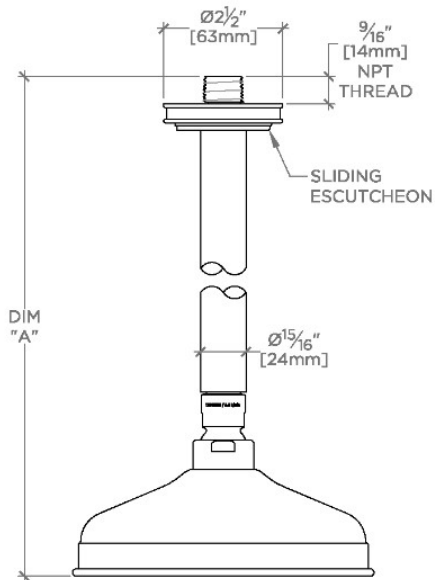

Boulevard

BDS160

Boulevard 6" Showerhead with 6" Ceiling Mounted Shower Arm

SHOWN IN BOULEVARD 6" SHOWERHEAD WITH 6" CEILING MOUNTED SHOWER ARM | BDS160

TECHNICAL DETAILS

Adjustable Versus Fixed Spray: Fixed
Fittings Hole Diameter: 32 mm
Flow Restriction Options: 1.5, 1.75, 2.0
Inlet Connection Size: 1/2"
Inlet Connection Type: Male NPT
Pivot: Y
Primary Material: Brass
Restricted Maximum Flow Rate: 6.6 liters/min
Water Pressure Maximum: 6.0 bar
Water Pressure Minimum: 1.5 bar
Water Pressure Recommended: 3.0 bar

PRODUCT FEATURES

Made of Brass

Features a swivel 6" showerhead with easy clean rubber nozzles

Includes a 6" ceiling mounted shower arm

Stocked in Brass, Chrome, Nickel and Matte Nickel

Showerhead available in 1.75gpm (6.6L/min) flow rate

CERTIFICATIONS

PRODUCT (NOTES)

WATERWORKS

Boulevard

BDS160

Boulevard 6" Showerhead with 6" Ceiling Mounted Shower Arm

STYLE NO.	DIM "A"	DIM "B"
BDS160	10 ³ / ₈ " [264mm]	6 ⁹ / ₁₆ " [167mm]
BDS161	16 ³ / ₈ " [417mm]	12 ⁹ / ₁₆ " [319mm]

CEILING VIEW

SCALE: 3"=1'-0"

FRONT VIEW

SCALE: 3"=1'-0"

SIDE VIEW

SCALE: 3"=1'-0"