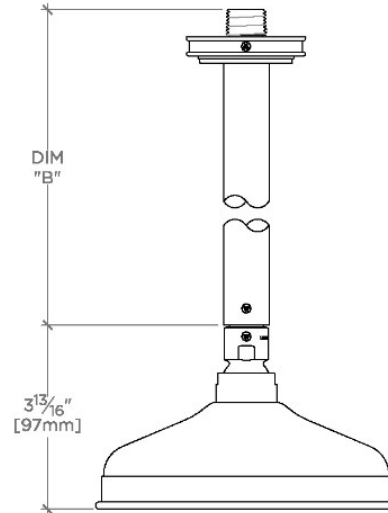

Boulevard

BDS160

Boulevard 6" Showerhead with 6" Ceiling Mounted Shower Arm

SHOWN IN BOULEVARD 6" SHOWERHEAD WITH 6" CEILING MOUNTED SHOWER ARM | BDS160

TECHNICAL DETAILS

Adjustable Versus Fixed Spray: Fixed
Fittings Hole Diameter: 32 mm
Flow Restriction Options: 1.5, 1.75, 2.0
Inlet Connection Size: 1/2"
Inlet Connection Type: Male NPT
Pivot: Y
Primary Material: Brass
Restricted Maximum Flow Rate: 6.6 liters/min
Water Pressure Maximum: 6.0 bar
Water Pressure Minimum: 1.5 bar
Water Pressure Recommended: 3.0 bar

PRODUCT FEATURES

Made of Brass

Features a swivel 6" showerhead with easy clean rubber nozzles

Includes a 6" ceiling mounted shower arm

Stocked in Brass, Chrome, Nickel and Matte Nickel

Showerhead available in 1.75gpm (6.6L/min) flow rate

CERTIFICATIONS

PRODUCT (NOTES)

WATERWORKS

Boulevard

BDS160

Boulevard 6" Showerhead with 6" Ceiling Mounted Shower Arm

STYLE NO.	DIM "A"	DIM "B"
BDS160	10 ³ / ₈ " [264mm]	6 ⁹ / ₁₆ " [167mm]
BDS161	16 ³ / ₈ " [417mm]	12 ⁹ / ₁₆ " [319mm]

CEILING VIEW

SCALE: 3"=1'-0"

FRONT VIEW

SCALE: 3"=1'-0"

SIDE VIEW

SCALE: 3"=1'-0"