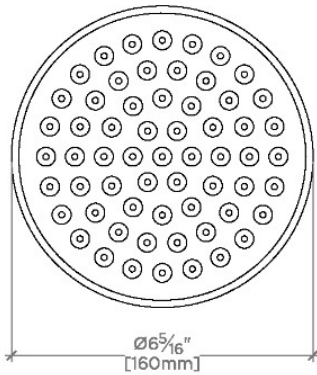

Boulevard

BDS160

Boulevard 6" Showerhead with 6" Ceiling Mounted Shower Arm

SHOWN IN BOULEVARD 6" SHOWERHEAD WITH 6" CEILING MOUNTED SHOWER ARM | BDS160

TECHNICAL DETAILS

Adjustable Versus Fixed Spray: Fixed
Fittings Hole Diameter: 32 mm
Flow Restriction Options: 1.5, 1.75, 2.0
Inlet Connection Size: 1/2"
Inlet Connection Type: Male NPT
Pivot: Y
Primary Material: Brass
Restricted Maximum Flow Rate: 6.6 liters/min
Water Pressure Maximum: 6.0 bar
Water Pressure Minimum: 1.5 bar
Water Pressure Recommended: 3.0 bar

PRODUCT FEATURES

Made of Brass

Features a swivel 6" showerhead with easy clean rubber nozzles

Includes a 6" ceiling mounted shower arm

Stocked in Brass, Chrome, Nickel and Matte Nickel

Showerhead available in 1.75gpm (6.6L/min) flow rate

CERTIFICATIONS

PRODUCT (NOTES)

WATERWORKS

Boulevard

BDS160

Boulevard 6" Showerhead with 6" Ceiling Mounted Shower Arm

STYLE NO.	DIM "A"	DIM "B"
BDS160	10 ³ / ₈ " [264mm]	6 ⁹ / ₁₆ " [167mm]
BDS161	16 ³ / ₈ " [417mm]	12 ⁹ / ₁₆ " [319mm]

CEILING VIEW

SCALE: 3"=1'-0"

FRONT VIEW

SCALE: 3"=1'-0"

SIDE VIEW

SCALE: 3"=1'-0"