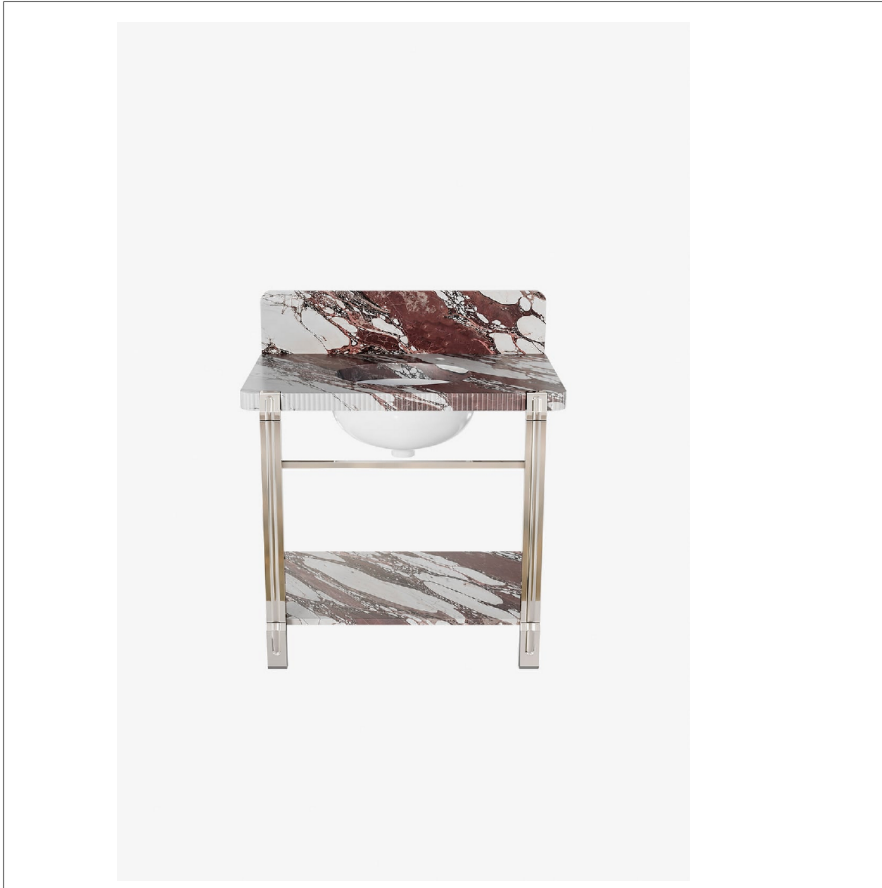

Nexus

NEWS20

Nexus Single Square leg two legs with MRLVCU Sink and 36" 5CM Reeded Slab with Leg Recess, Shelf, and Smooth Backsplash

SHOWN IN NEXUS SINGLE SQUARE LEG TWO LEGS WITH MRLVCU SINK AND 36" 5CM REEDED SLAB WITH LEG RECESS, SHELF, AND SMOOTH BACKSPLASH | NEWS20

INSPIRATION

Nexus features solid brass legs that boldly intersect the countertop, with exposed fasteners that celebrate the mechanical connection between metal and stone. The countertop's reeded edge detail is perfectly scaled to incorporate the legs into the stone's textured perimeter. An optional matching stone shelf echoes the reeded detailing, creating visual continuity while providing practical storage.

PRODUCT FEATURES

Designed by and exclusive to Waterworks

Sourced and made in Italy

Slab and backsplash carved from a solid block of stone.

Includes sink and choice of 5CM stone top in one of our 8 standard offerings

PRODUCT (NOTES)

Nexus

NEWS20

Nexus Single Square leg two legs with MRLVCU Sink and 36"
5CM Reeded Slab with Leg Recess, Shelf, and Smooth
Backsplash

TOP VIEW

SCALE: 3/4"=1'-0"

FRONT VIEW

SCALE: 3/4"=1'-0"