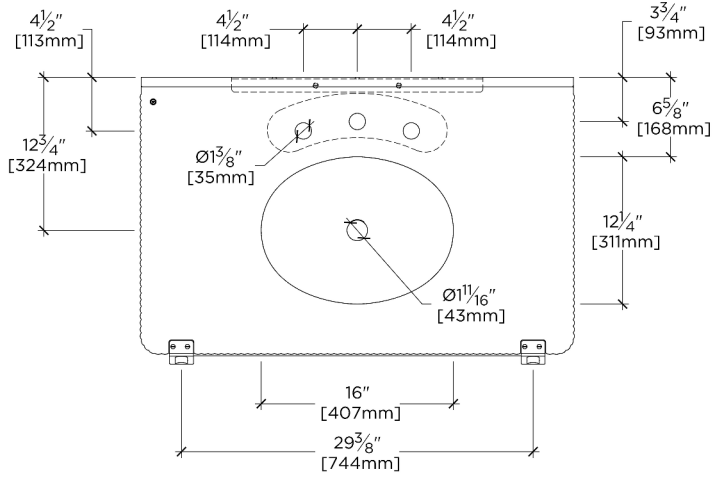

TECHNICAL DETAILS

Depth To Overflow: 68 mm
Drain Hole Depth: 48 mm
Drain Hole Diameter: 44 mm
Drain Style: Center Drain
Fittings Hole Diameter: 35 mm
Overflow Opening: Yes

CODES & STANDARDS

CERTIFICATIONS

PRODUCT (NOTES)

Nexus

NEWS20

Nexus Single Square leg two legs with MRLVCU Sink and 36"
5CM Reeded Slab with Leg Recess, Shelf, and Smooth
Backsplash

TOP VIEW

SCALE: 3/4"=1'-0"

FRONT VIEW

SCALE: 3/4"=1'-0"

SIDE VIEW

SCALE: 3/4"=1'-0"