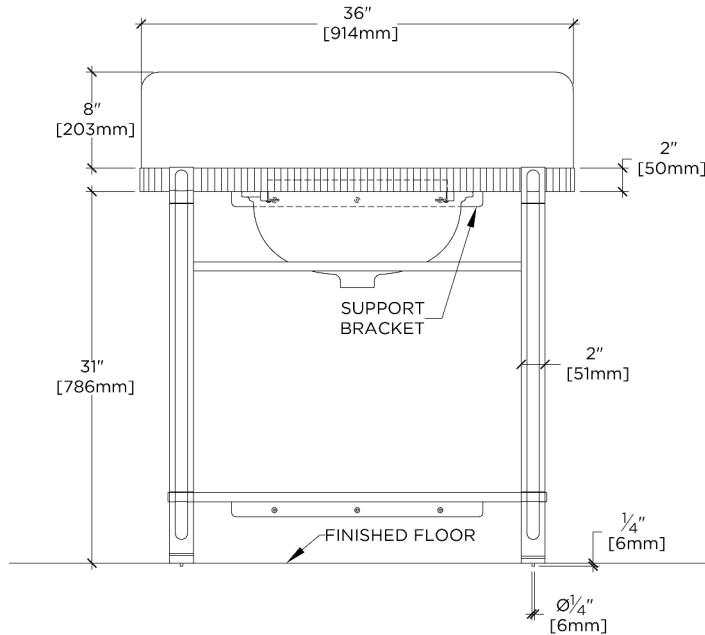

TECHNICAL DETAILS

Depth To Overflow: 68 mm
Drain Hole Depth: 48 mm
Drain Hole Diameter: 44 mm
Drain Style: Center Drain
Fittings Hole Diameter: 35 mm
Overflow Opening: Yes

CODES & STANDARDS

CERTIFICATIONS

PRODUCT (NOTES)

Nexus

NEWS20

Nexus Single Square leg two legs with MRLVCU Sink and 36"
5CM Reeded Slab with Leg Recess, Shelf, and Smooth
Backsplash

TOP VIEW

SCALE: 3/4"=1'-0"

FRONT VIEW

SCALE: 3/4"=1'-0"

SIDE VIEW

SCALE: 3/4"=1'-0"