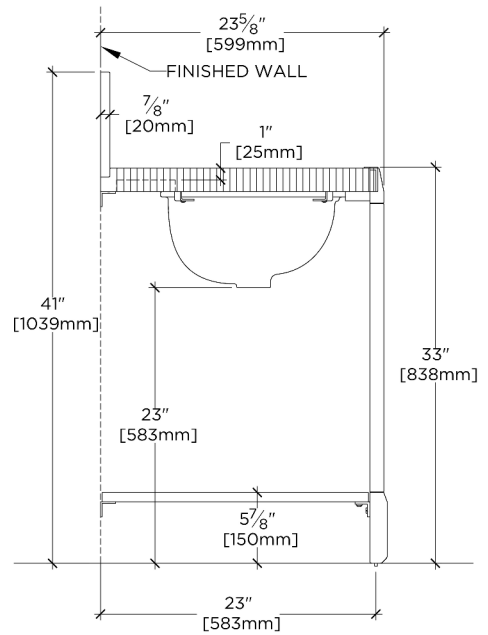

TECHNICAL DETAILS

Depth To Overflow: 68 mm
Drain Hole Depth: 48 mm
Drain Hole Diameter: 44 mm
Drain Style: Center Drain
Fittings Hole Diameter: 35 mm
Overflow Opening: Yes

CODES & STANDARDS

CERTIFICATIONS

PRODUCT (NOTES)

Nexus

NEWS20

Nexus Single Square leg two legs with MRLVCU Sink and 36"
5CM Reeded Slab with Leg Recess, Shelf, and Smooth
Backsplash

TOP VIEW

SCALE: 3/4"=1'-0"

FRONT VIEW

SCALE: 3/4"=1'-0"

SIDE VIEW

SCALE: 3/4"=1'-0"