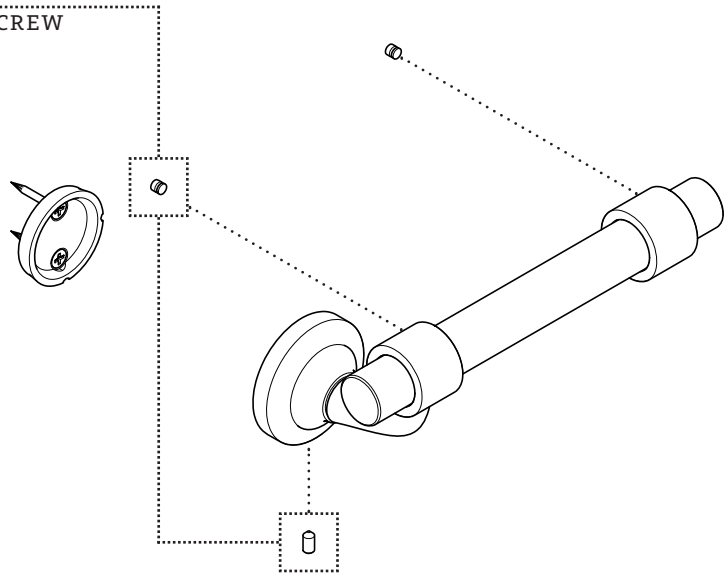

## MAIN KITS

STYLES: **OPPH19, OPRH28**

**103926++**  
FASTENING SET SCREW

**103927**  
MOUNTING  
HARDWARE

**103927**  
MOUNTING  
HARDWARE

**130063**  
FASTENING SET SCREW

\*FINISH/COLOR MUST BE SPECIFIED WHEN ORDERING  
++SUPPLIED AS A PAIR

## KIT COMPONENTS

**103926++**  
FASTENING SET  
SCREW

**130063**  
FASTENING SET SCREW

ESTB. 1978

WATERWORKS