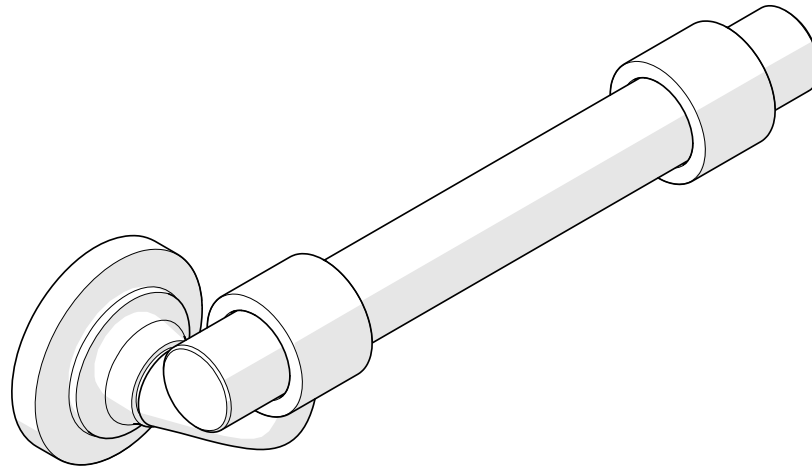

# WATERWORKS SERVICE PARTS

**STYLE OPPH19**  
Opus Wall Mounted One Arm Paper Holder

**STYLE OPRH28**  
Opus Single Hook

---

WELCOME TO