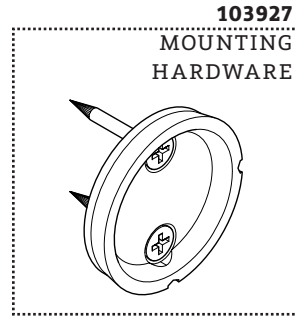

## KIT COMPONENTS

**103926++**  
FASTENING SET  
SCREW

**130063**  
FASTENING SET SCREW

ESTB. 1978

WATERWORKS

### KIT COMPONENTS

**STYLES: OPPH19, OPRH28**

MOUNTING PLATE

103927

MOUNTING  
HARDWARE

SCREW

SCREW

HEX KEY