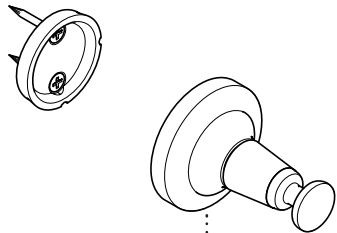

## MAIN KITS

STYLES: **OPPH19, OPRH28**

**103926++**  
FASTENING SET SCREW

**103927**  
MOUNTING  
HARDWARE

**103927**  
MOUNTING  
HARDWARE

**130063**  
FASTENING SET SCREW

\*FINISH/COLOR MUST BE SPECIFIED WHEN ORDERING  
++SUPPLIED AS A PAIR