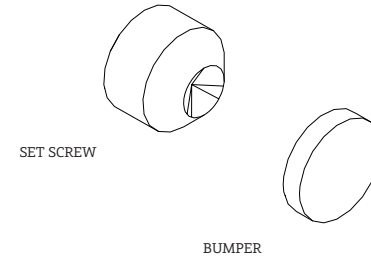

KIT COMPONENTS

103926++
FASTENING SET
SCREW

130063
FASTENING SET SCREW