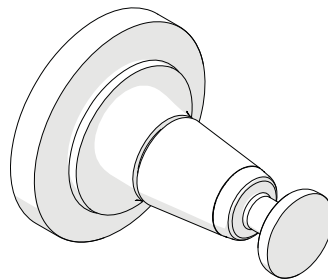

# WATERWORKS SERVICE PARTS

**STYLE OPPH19**  
Opus Wall Mounted One Arm Paper Holder

**STYLE OPRH28**  
Opus Single Hook

---

WELCOME TO