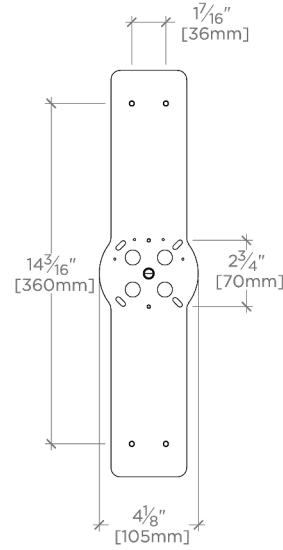

ENZO

EN02LT

Enzo Large Wall Mounted Single Sconce

SHOWN IN ENZO LARGE WALL MOUNTED SINGLE SCONCE | EN02LT

TECHNICAL DETAILS

Ambient Task: Ambient
Depth/Width: 4 1/2"
Height: 20 7/8"
Installation Type: Wall Mounted
Interior Exterior Application: Interior Only
Length: 4 1/2"
Light Direction: Omnidirectional from wall surface
Orientation: Vertical or Horizontal
Primary Material: Brass
Safety Warnings: Do not exceed max wattage.
Voltage: 240
Wet/Dry: Damp or Dry

CERTIFICATIONS

PRODUCT (NOTES)

Enzo Large Wall Mounted Single Sconce

TOP VIEW SCALE: 1/2"=1'-0"

MOUNTING PLATE SCALE: 1/2"=1'-0"

FRONT VIEW SCALE: 1/2"=1'-0"

SIDE VIEW SCALE: 1/2"=1'-0"