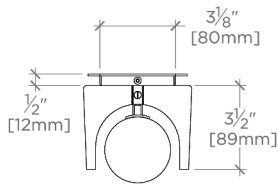

ENZO

EN02LT

Enzo Large Wall Mounted Single Sconce

SHOWN IN ENZO LARGE WALL MOUNTED SINGLE SCONCE | EN02LT

TECHNICAL DETAILS

Ambient Task: Ambient
Depth/Width: 4 1/2"
Height: 20 7/8"
Installation Type: Wall Mounted
Interior Exterior Application: Interior Only
Length: 4 1/2"
Light Direction: Omnidirectional from wall surface
Orientation: Vertical or Horizontal
Primary Material: Brass
Safety Warnings: Do not exceed max wattage.
Voltage: 240
Wet/Dry: Damp or Dry

CERTIFICATIONS

PRODUCT (NOTES)

Enzo Large Wall Mounted Single Sconce

TOP VIEW SCALE: 1/2"=1'-0"

MOUNTING PLATE SCALE: 1/2"=1'-0"

FRONT VIEW SCALE: 1/2"=1'-0"

SIDE VIEW SCALE: 1/2"=1'-0"