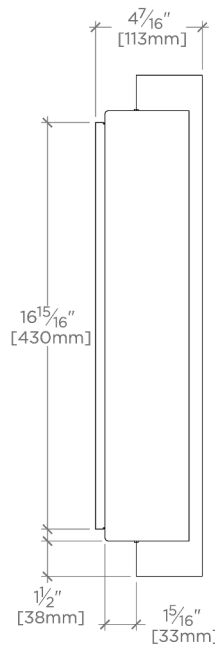

ENZO

EN02LT

Enzo Large Wall Mounted Single Sconce

SHOWN IN ENZO LARGE WALL MOUNTED SINGLE SCONCE | EN02LT

TECHNICAL DETAILS

Ambient Task: Ambient
Depth/Width: 4 1/2"
Height: 20 7/8"
Installation Type: Wall Mounted
Interior Exterior Application: Interior Only
Length: 4 1/2"
Light Direction: Omnidirectional from wall surface
Orientation: Vertical or Horizontal
Primary Material: Brass
Safety Warnings: Do not exceed max wattage.
Voltage: 240
Wet/Dry: Damp or Dry

CERTIFICATIONS

PRODUCT (NOTES)

Enzo Large Wall Mounted Single Sconce

TOP VIEW SCALE: 1/2"=1'-0"

MOUNTING PLATE SCALE: 1/2"=1'-0"

FRONT VIEW SCALE: 1/2"=1'-0"

SIDE VIEW SCALE: 1/2"=1'-0"