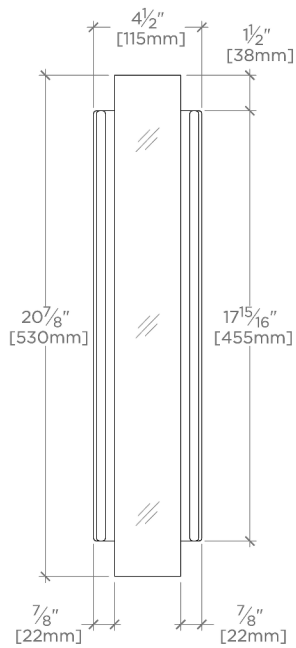

ENZO

EN02LT

Enzo Large Wall Mounted Single Sconce

SHOWN IN ENZO LARGE WALL MOUNTED SINGLE SCONCE | EN02LT

TECHNICAL DETAILS

Ambient Task: Ambient
Depth/Width: 4 1/2"
Height: 20 7/8"
Installation Type: Wall Mounted
Interior Exterior Application: Interior Only
Length: 4 1/2"
Light Direction: Omnidirectional from wall surface
Orientation: Vertical or Horizontal
Primary Material: Brass
Safety Warnings: Do not exceed max wattage.
Voltage: 240
Wet/Dry: Damp or Dry

CERTIFICATIONS

PRODUCT (NOTES)

Enzo Large Wall Mounted Single Sconce

TOP VIEW SCALE: 1/2"=1'-0"

MOUNTING PLATE SCALE: 1/2"=1'-0"

FRONT VIEW SCALE: 1/2"=1'-0"

SIDE VIEW SCALE: 1/2"=1'-0"