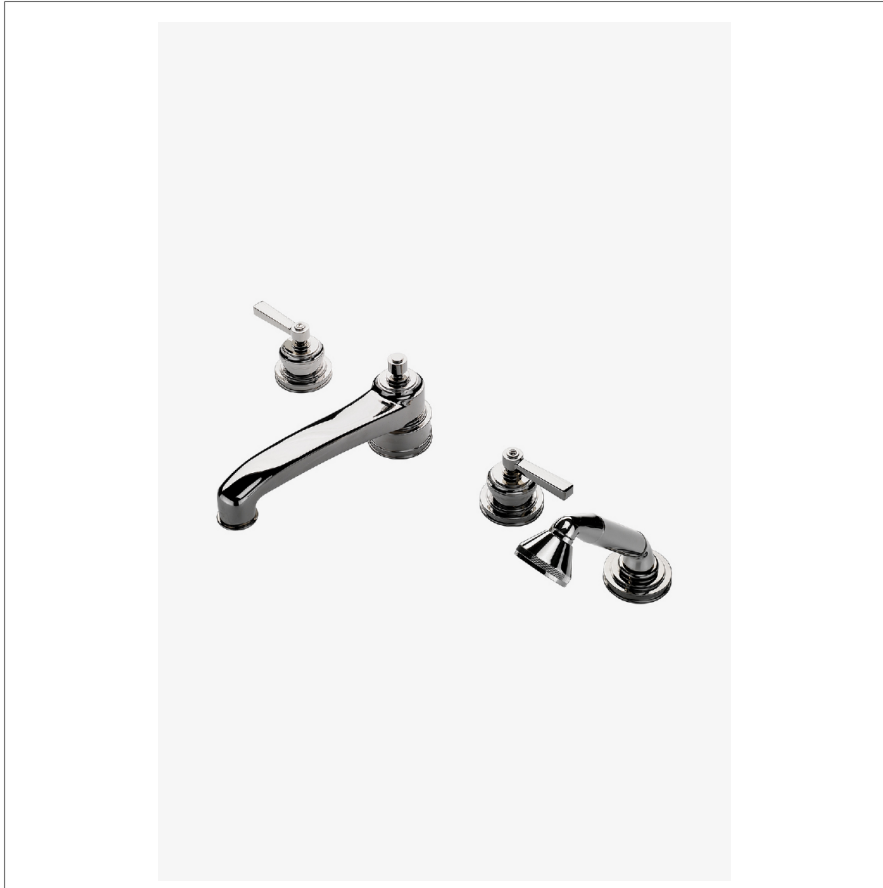

AERO

AETF89

Aero Low Profile Concealed Tub Filler With Handshower and Metal Lever Handles

SHOWN IN AERO LOW PROFILE CONCEALED TUB FILLER WITH HANDSHOWER AND METAL LEVER HANDLES | AETF89

TECHNICAL DETAILS

ADA Compliance: Yes
 Adjustable Levelers Feet: N
 Adjustable Versus Fixed Spray: Fixed Spray
 Deck Thickness Maximum: 1 5/8"
 Deck Thickness Minimum: 0"
 Depth/Width: 12"
 Diameter Of Head: 2"
 Escutcheon Primary Material: Brass
 Fittings Hole Diameter: 1 3/8"
 Garbage Disposal: N
 Handle Spread Maximum: 12"
 Handle Spread Minimum: 10"
 Handle Turn Angle: Quarter Turn
 Handshower Spray Hose Length: 79"
 Height: 6"
 Inlet Connection Size: 3/4"
 Inlet Connection Type: Male NPT Adapter
 Inlet Supply Spread Maximum: 12"
 Inlet Supply Spread Minimum: 10"
 Installation Type: Deck Mounted
 Integrated Diverter: N
 Integrated Sensor Disk: N
 Interior Finish Of Trapway: N
 Length: 21"
 Number Of Handles: Two
 Number Of Holes: Four Hole
 Pivot: N
 Primary Material: Brass
 Sink Visibility: N
 Sound Proofing: N
 Spout Swivel: N
 Spray Included In Unit: N
 Suggested Application: Bath
 Valve Material: Ceramic
 Water Pressure Maximum: 85.0 psi
 Water Pressure Minimum: 20.0 psi
 Water Pressure Recommended: 45.0 psi

CODES & STANDARDS

ASME A112.18.1/CSA B125.1, Waterworks Handshowers use check valves compliant to ASME A112.18.3 for backflow protection.CEC, State of MA

PRODUCT FEATURES

Metal lever handles

Lift knob located on top of spout to divert water between tub and handshower.

Features signature stepped and gadrooned details on escutcheons and edge of spout

Stocked in Chrome and Nickel

Unrestricted flow for tub spout. Stocked in 2.5gpm (9.5L/min) flow rate for handshower. Alternate flow regulation of 1.75gpm (6.6/min) also available as special order

CERTIFICATIONS

PRODUCT (NOTES)

AERO

AETF89

Aero Low Profile Concealed Tub Filler With Handshower and Metal Lever Handles