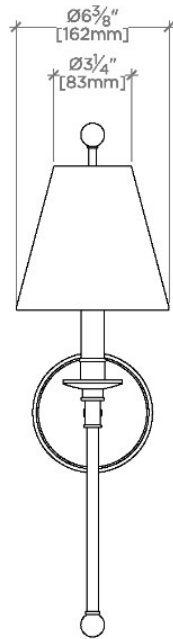

Newell

NE01LT

Newell Wall Mounted Single Arm Sconce with Fabric Shade

SHOWN IN NEWELL WALL MOUNTED SINGLE ARM SCONCE WITH FABRIC SHADE | NE01LT

TECHNICAL DETAILS

Ambient Task: Ambient
Bulb Base Size: B15 Bayonet
Bulb Type: B15/SBC
Depth/Width: 202 mm
Height: 543 mm
Installation Type: Wall Mounted
Interior Exterior Application: Interior Only
Junction Box Orientation: Any
Length: 162 mm
Light Direction: Down, up and through the shade
Number Of Bulbs: One
Orientation: Up
Primary Material: Brass
Safety Warnings: Do not exceed max wattage.
Shade Material: Fabric Hardback
Shade Shape: Cone
Suggested Application: All Applications
Voltage: 240
Wet/Dry: Damp or Dry

Use B15/SBC Bulb, 40 watts

CERTIFICATIONS

See UK reference chart. Do not exceed max wattage.

PRODUCT (NOTES)

Newell

NE01LT

Newell Wall Mounted Single Arm Sconce with Fabric Shade

TOP VIEW SCALE: 1 1/2"=1'-0"

FRONT VIEW SCALE: 1 1/2"=1'-0"

SIDE VIEW SCALE: 1 1/2"=1'-0"