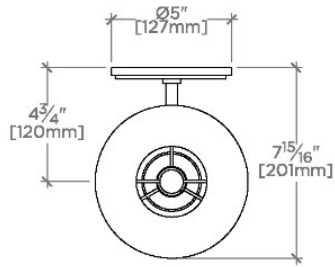

Newell

NE01LT

Newell Wall Mounted Single Arm Sconce with Fabric Shade

SHOWN IN NEWELL WALL MOUNTED SINGLE ARM SCONCE WITH FABRIC SHADE | NE01LT

TECHNICAL DETAILS

Ambient Task: Ambient
Bulb Base Size: B15 Bayonet
Bulb Type: B15/SBC
Depth/Width: 202 mm
Height: 543 mm
Installation Type: Wall Mounted
Interior Exterior Application: Interior Only
Junction Box Orientation: Any
Length: 162 mm
Light Direction: Down, up and through the shade
Number Of Bulbs: One
Orientation: Up
Primary Material: Brass
Safety Warnings: Do not exceed max wattage.
Shade Material: Fabric Hardback
Shade Shape: Cone
Suggested Application: All Applications
Voltage: 240
Wet/Dry: Damp or Dry

Use B15/SBC Bulb, 40 watts

CERTIFICATIONS

See UK reference chart. Do not exceed max wattage.

PRODUCT (NOTES)

Newell

NE01LT

Newell Wall Mounted Single Arm Sconce with Fabric Shade

TOP VIEW SCALE: 1 1/2"=1'-0"

FRONT VIEW SCALE: 1 1/2"=1'-0"

SIDE VIEW SCALE: 1 1/2"=1'-0"