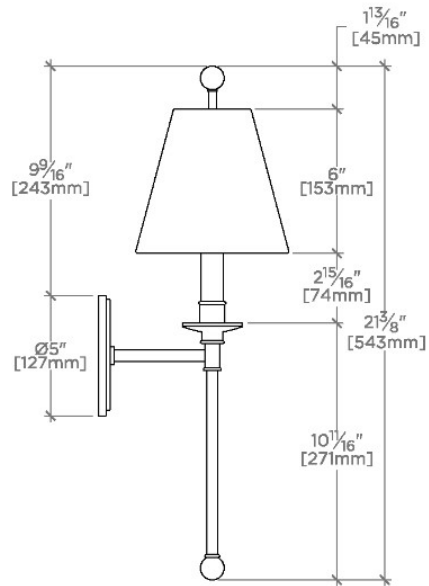

Newell

NE01LT

Newell Wall Mounted Single Arm Sconce with Fabric Shade

SHOWN IN NEWELL WALL MOUNTED SINGLE ARM SCONCE WITH FABRIC SHADE | NE01LT

TECHNICAL DETAILS

Ambient Task: Ambient
Bulb Base Size: B15 Bayonet
Bulb Type: B15/SBC
Depth/Width: 202 mm
Height: 543 mm
Installation Type: Wall Mounted
Interior Exterior Application: Interior Only
Junction Box Orientation: Any
Length: 162 mm
Light Direction: Down, up and through the shade
Number Of Bulbs: One
Orientation: Up
Primary Material: Brass
Safety Warnings: Do not exceed max wattage.
Shade Material: Fabric Hardback
Shade Shape: Cone
Suggested Application: All Applications
Voltage: 240
Wet/Dry: Damp or Dry

Use B15/SBC Bulb, 40 watts

CERTIFICATIONS

See UK reference chart. Do not exceed max wattage.

PRODUCT (NOTES)

Newell

NE01LT

Newell Wall Mounted Single Arm Sconce with Fabric Shade

TOP VIEW SCALE: 1 1/2"=1'-0"

FRONT VIEW SCALE: 1 1/2"=1'-0"

SIDE VIEW SCALE: 1 1/2"=1'-0"