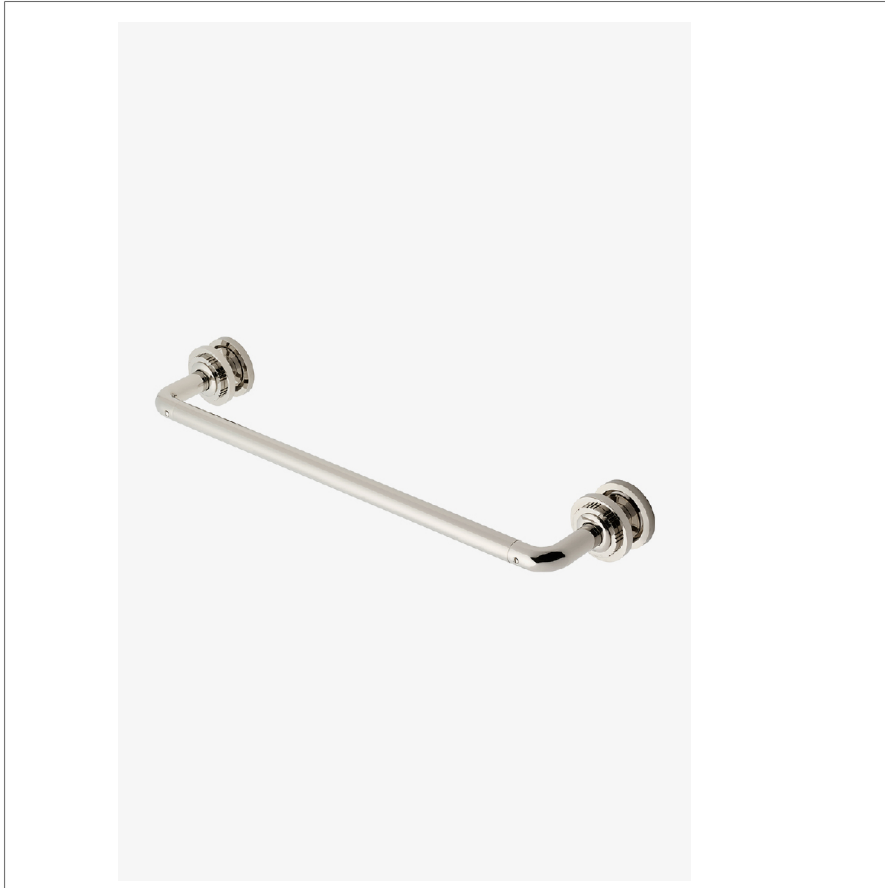

## Henry Chronos

CN18G1

Henry Chronos 18" Single Sided Glass Mounted Towel Bar

SHOWN IN HENRY CHRONOS 18" SINGLE SIDED GLASS MOUNTED TOWEL BAR | CN18G1

### TECHNICAL DETAILS

Primary Material: Brass

### PRODUCT FEATURES

All Mounting Hardware Included

Solid Brass Construction

Can accommodate glass thickness between 1/4" [6mm] to 3/4" [18mm]

Stocked in Brass, Chrome and Nickel

## Henry Chronos

CN18G1

Henry Chronos 18" Single Sided Glass Mounted Towel Bar

† THIS PRODUCT CAN BE INSTALLED ON GLASS THAT IS  
1/4" [6mm], 3/8" [10mm], 1/2" [13mm], OR 3/4" [19mm].

TOP VIEW

SCALE: 3"=1'-0"