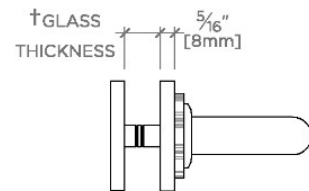

## Henry Chronos

CN18G1

Henry Chronos 18" Single Sided Glass Mounted Towel Bar

† THIS PRODUCT CAN BE INSTALLED ON GLASS THAT IS  
1/4" [6mm], 3/8" [10mm], 1/2" [13mm], OR 3/4" [19mm].

TOP VIEW

SCALE: 3"=1'-0"

FRONT VIEW

SCALE: 3"=1'-0"

SIDE VIEW

SCALE: 3"=1'-0"