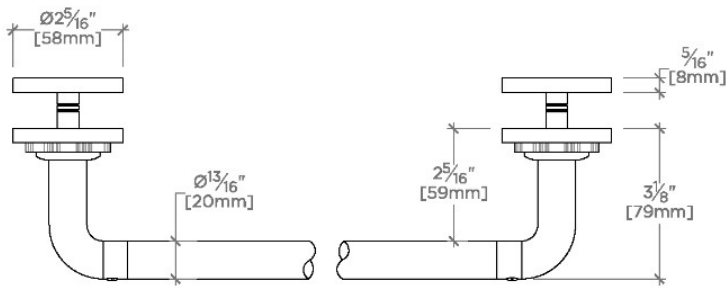

## Henry Chronos

CN18G1

Henry Chronos 18" Single Sided Glass Mounted Towel Bar

† THIS PRODUCT CAN BE INSTALLED ON GLASS THAT IS  
1/4" [6mm], 3/8" [10mm], 1/2" [13mm], OR 3/4" [19mm].

TOP VIEW

SCALE: 3"=1'-0"

FRONT VIEW

SCALE: 3"=1'-0"

SIDE VIEW

SCALE: 3"=1'-0"