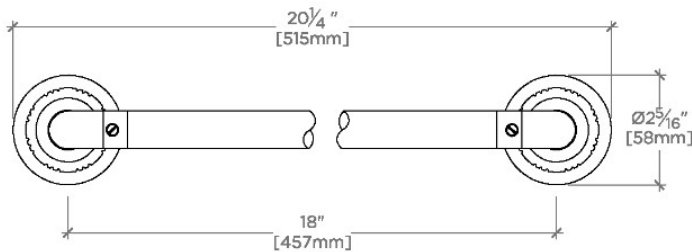

## Henry Chronos

CN18G1

Henry Chronos 18" Single Sided Glass Mounted Towel Bar

† THIS PRODUCT CAN BE INSTALLED ON GLASS THAT IS  
1/4" [6mm], 3/8" [10mm], 1/2" [13mm], OR 3/4" [19mm].

TOP VIEW

SCALE: 3"=1'-0"

FRONT VIEW

SCALE: 3"=1'-0"

SIDE VIEW

SCALE: 3"=1'-0"