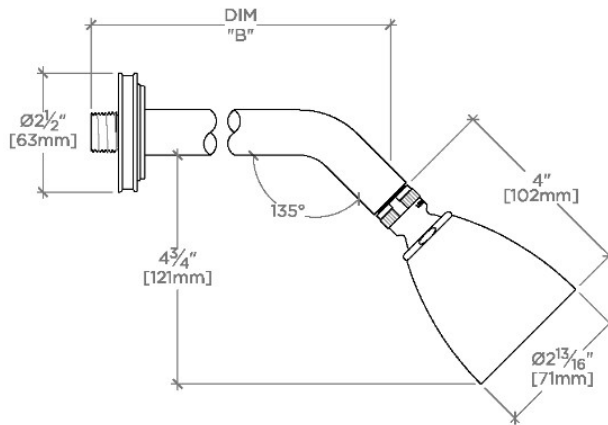

### PRODUCT FEATURES

Made of Brass

Features a swivel 2 3/4" showerhead with two adjustable spray patterns

Includes a 8" wall mounted 45 degree shower arm

Stocked in Brass, Chrome and Nickel

Showerhead available in 1.75gpm (6.6L/min) flow rate

### TECHNICAL DETAILS

Adjustable Versus Fixed Spray: Adjustable

Fittings Hole Diameter: 1 1/4"

Flow Restriction Options: 1.5, 1.75, 2.0

Inlet Connection Size: 1/2"

Inlet Connection Type: Male NPT

Pivot: Y

Primary Material: Brass

## TRANSIT

TRS335

Transit 2 3/4" Showerhead with Adjustable Spray with 8" Wall Mounted 45 Degree Shower Arm

TOP VIEW SCALE: 3"=1'-0"

STYLE NO.	DIM "A"	DIM "B"
AES334	10 1/16" [256mm]	6 1/4" [158mm]
TRS334		
AES335	12 1/16" [307mm]	8 1/4" [209mm]
TRS335		

SPRAY PATTERNS

FRONT VIEW SCALE: 3"=1'-0"

SIDE VIEW SCALE: 3"=1'-0"