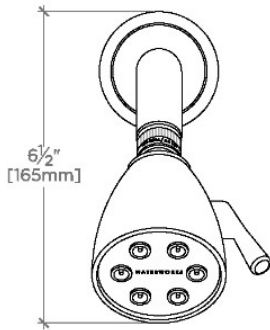

### PRODUCT FEATURES

Made of Brass

Features a swivel 2 3/4" showerhead with two adjustable spray patterns

Includes a 8" wall mounted 45 degree shower arm

Stocked in Brass, Chrome and Nickel

Showerhead available in 1.75gpm (6.6L/min) flow rate

### TECHNICAL DETAILS

Adjustable Versus Fixed Spray: Adjustable

Fittings Hole Diameter: 1 1/4"

Flow Restriction Options: 1.5, 1.75, 2.0

Inlet Connection Size: 1/2"

Inlet Connection Type: Male NPT

Pivot: Y

Primary Material: Brass

## TRANSIT

TRS335

Transit 2 3/4" Showerhead with Adjustable Spray with 8" Wall Mounted 45 Degree Shower Arm

TOP VIEW SCALE: 3"=1'-0"

STYLE NO.	DIM "A"	DIM "B"
AES334	10 1/16" [256mm]	6 1/4" [158mm]
TRS334		
AES335	12 1/16" [307mm]	8 1/4" [209mm]
TRS335		

SPRAY PATTERNS

FRONT VIEW SCALE: 3"=1'-0"

SIDE VIEW SCALE: 3"=1'-0"