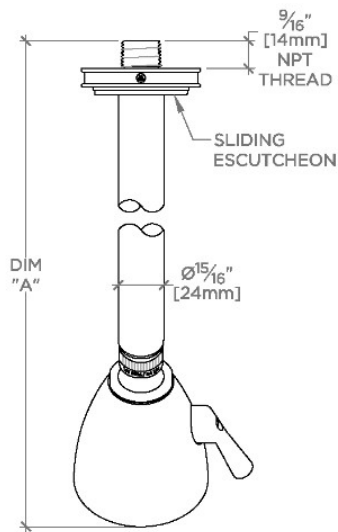

### PRODUCT FEATURES

Made of Brass

Features a swivel 2 3/4" showerhead with two adjustable spray patterns

Includes a 8" wall mounted 45 degree shower arm

Stocked in Brass, Chrome and Nickel

Showerhead available in 1.75gpm (6.6L/min) flow rate

### TECHNICAL DETAILS

Adjustable Versus Fixed Spray: Adjustable

Fittings Hole Diameter: 1 1/4"

Flow Restriction Options: 1.5, 1.75, 2.0

Inlet Connection Size: 1/2"

Inlet Connection Type: Male NPT

Pivot: Y

Primary Material: Brass

## TRANSIT

TRS335

Transit 2 3/4" Showerhead with Adjustable Spray with 8" Wall Mounted 45 Degree Shower Arm

TOP VIEW SCALE: 3"=1'-0"

STYLE NO.	DIM "A"	DIM "B"
AES334	10 1/16" [256mm]	6 1/4" [158mm]
TRS334		
AES335	12 1/16" [307mm]	8 1/4" [209mm]
TRS335		

SPRAY PATTERNS

FRONT VIEW SCALE: 3"=1'-0"

SIDE VIEW SCALE: 3"=1'-0"