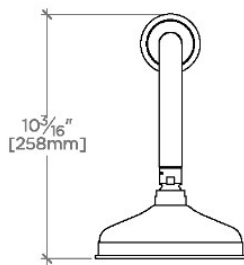

## Boulevard

BDS167

Boulevard 6" Showerhead with 12" Wall Mounted 90 Degree Shower Arm

SHOWN IN BOULEVARD 6" SHOWERHEAD WITH 12" WALL MOUNTED 90 DEGREE SHOWER ARM | BDS167

### TECHNICAL DETAILS

Adjustable Versus Fixed Spray: Fixed  
 Fittings Hole Diameter: 32 mm  
 Flow Restriction Options: 1.5, 1.75, 2.0  
 Inlet Connection Size: 1/2"  
 Inlet Connection Type: Male NPT  
 Pivot: Y  
 Primary Material: Brass  
 Restricted Maximum Flow Rate: 6.6 liters/min  
 Water Pressure Maximum: 6.0 bar  
 Water Pressure Minimum: 1.5 bar  
 Water Pressure Recommended: 3.0 bar

### PRODUCT FEATURES

- Made of Brass
- Features a swivel 6" showerhead with easy clean rubber nozzles
- Includes a 12" wall mounted 90 degree shower arm
- Stocked in Brass, Chrome, Nickel and Matte Nickel
- Showerhead available in 1.75gpm (6.6L/min) flow rate

## Boulevard

BDS167

Boulevard 6" Showerhead with 12" Wall Mounted 90 Degree Shower Arm

TOP VIEW SCALE: 1/2"=1'-0"

FRONT VIEW SCALE: 1/2"=1'-0"

SIDE VIEW SCALE: 1/2"=1'-0"