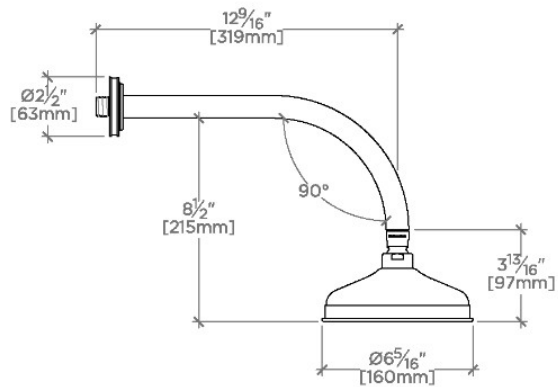

### TECHNICAL DETAILS

Adjustable Versus Fixed Spray: Fixed  
 Fittings Hole Diameter: 32 mm  
 Flow Restriction Options: 1.5, 1.75, 2.0  
 Inlet Connection Size: 1/2"  
 Inlet Connection Type: Male NPT  
 Pivot: Y  
 Primary Material: Brass  
 Restricted Maximum Flow Rate: 6.6 liters/min  
 Water Pressure Maximum: 6.0 bar  
 Water Pressure Minimum: 1.5 bar  
 Water Pressure Recommended: 3.0 bar

### PRODUCT FEATURES

- Made of Brass
- Features a swivel 6" showerhead with easy clean rubber nozzles
- Includes a 12" wall mounted 90 degree shower arm
- Stocked in Brass, Chrome, Nickel and Matte Nickel
- Showerhead available in 1.75gpm (6.6L/min) flow rate

## Boulevard

BDS167

Boulevard 6" Showerhead with 12" Wall Mounted 90 Degree Shower Arm

TOP VIEW SCALE: 1/2"=1'-0"

FRONT VIEW SCALE: 1/2"=1'-0"

SIDE VIEW SCALE: 1/2"=1'-0"