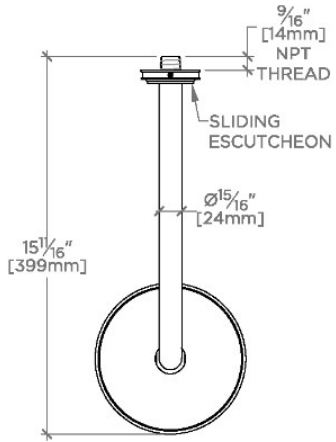

## Boulevard

BDS167

Boulevard 6" Showerhead with 12" Wall Mounted 90 Degree Shower Arm

SHOWN IN BOULEVARD 6" SHOWERHEAD WITH 12" WALL MOUNTED 90 DEGREE SHOWER ARM | BDS167

### TECHNICAL DETAILS

Adjustable Versus Fixed Spray: Fixed  
 Fittings Hole Diameter: 32 mm  
 Flow Restriction Options: 1.5, 1.75, 2.0  
 Inlet Connection Size: 1/2"  
 Inlet Connection Type: Male NPT  
 Pivot: Y  
 Primary Material: Brass  
 Restricted Maximum Flow Rate: 6.6 liters/min  
 Water Pressure Maximum: 6.0 bar  
 Water Pressure Minimum: 1.5 bar  
 Water Pressure Recommended: 3.0 bar

### PRODUCT FEATURES

- Made of Brass
- Features a swivel 6" showerhead with easy clean rubber nozzles
- Includes a 12" wall mounted 90 degree shower arm
- Stocked in Brass, Chrome, Nickel and Matte Nickel
- Showerhead available in 1.75gpm (6.6L/min) flow rate

## Boulevard

BDS167

Boulevard 6" Showerhead with 12" Wall Mounted 90 Degree Shower Arm

TOP VIEW SCALE: 1/2"=1'-0"

FRONT VIEW SCALE: 1/2"=1'-0"

SIDE VIEW SCALE: 1/2"=1'-0"