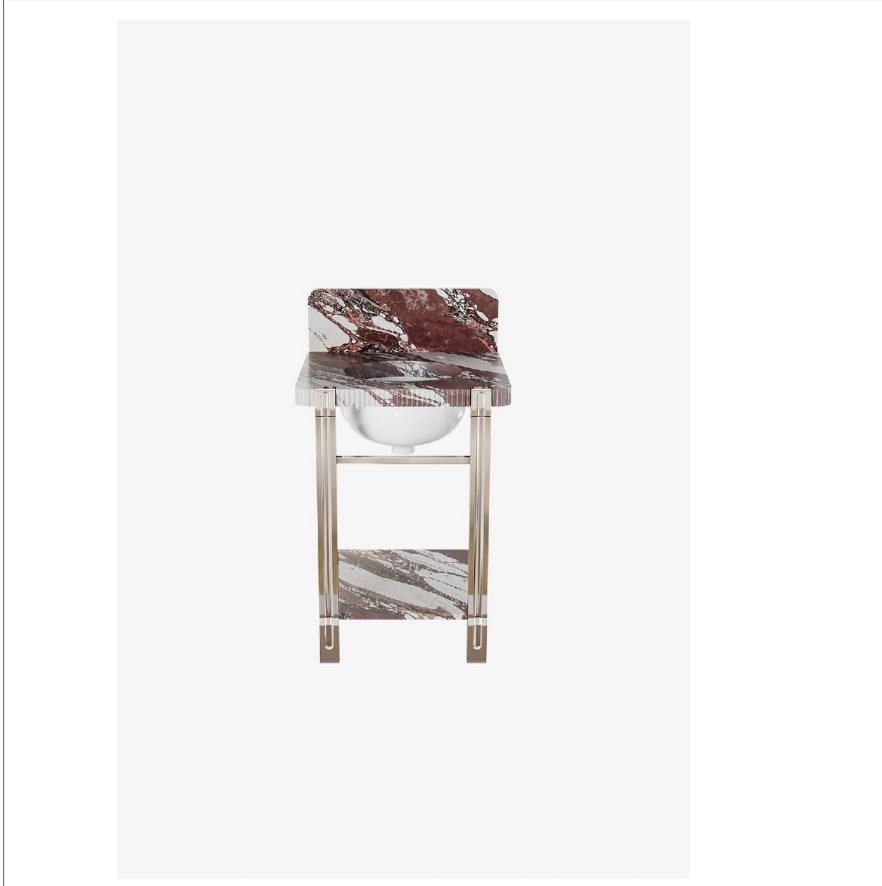

## Nexus

NEWS10

Nexus Single Square leg two legs with MRLVHU Sink and 24" 5CM Reeded Slab with Leg Recess, Shelf, and Smooth Backsplash

SHOWN IN NEXUS SINGLE SQUARE LEG TWO LEGS WITH MRLVHU SINK AND 24" 5CM REEDED SLAB WITH LEG RECESS, SHELF, AND SMOOTH BACKSPLASH | NEWS10

### INSPIRATION

Nexus features solid brass legs that boldly intersect the countertop, with exposed fasteners that celebrate the mechanical connection between metal and stone. The countertop's reeded edge detail is perfectly scaled to incorporate the legs into the stone's textured perimeter. An optional matching stone shelf echoes the reeded detailing, creating visual continuity while providing practical storage.

### PRODUCT FEATURES

Designed by and exclusive to Waterworks

Sourced and made in Italy

Slab and backsplash carved from a solid block of stone.

Includes sink and choice of 5CM stone top in one of our 8 standard offerings

SCALE: 3/4"=1'-0"