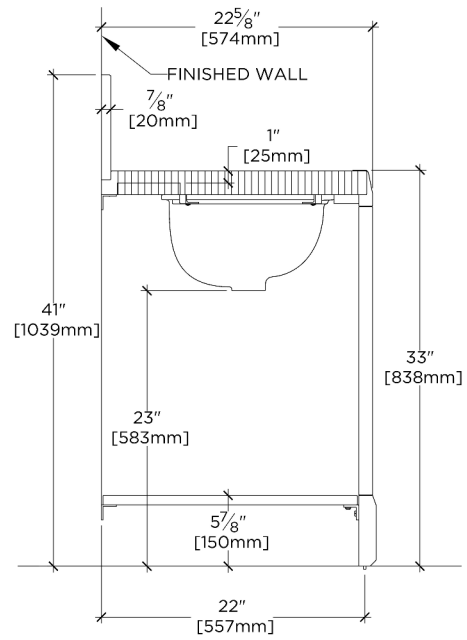

### TECHNICAL DETAILS

Depth To Overflow: 68 mm  
Drain Hole Depth: 48 mm  
Drain Hole Diameter: 44 mm  
Drain Style: Center Drain  
Fittings Hole Diameter: 35 mm  
Overflow Opening: Yes

## Nexus

NEWS10

Nexus Single Square leg two legs with MRLVHU Sink and 24"  
5CM Reeded Slab with Leg Recess, Shelf, and Smooth  
Backsplash

TOP VIEW

SCALE: 3/4"=1'-0"

FRONT VIEW

SCALE: 3/4"=1'-0"

SIDE VIEW

SCALE: 3/4"=1'-0"