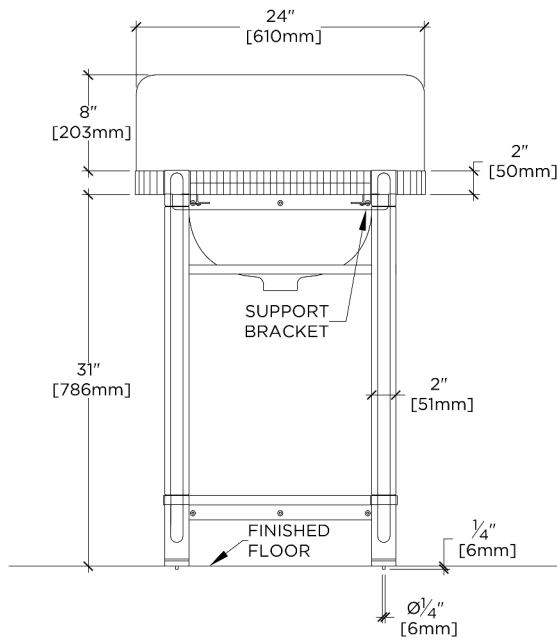

### TECHNICAL DETAILS

Depth To Overflow: 68 mm  
Drain Hole Depth: 48 mm  
Drain Hole Diameter: 44 mm  
Drain Style: Center Drain  
Fittings Hole Diameter: 35 mm  
Overflow Opening: Yes

## Nexus

NEWS10

Nexus Single Square leg two legs with MRLVHU Sink and 24"  
5CM Reeded Slab with Leg Recess, Shelf, and Smooth  
Backsplash

TOP VIEW

SCALE: 3/4"=1'-0"

FRONT VIEW

SCALE: 3/4"=1'-0"

SIDE VIEW

SCALE: 3/4"=1'-0"