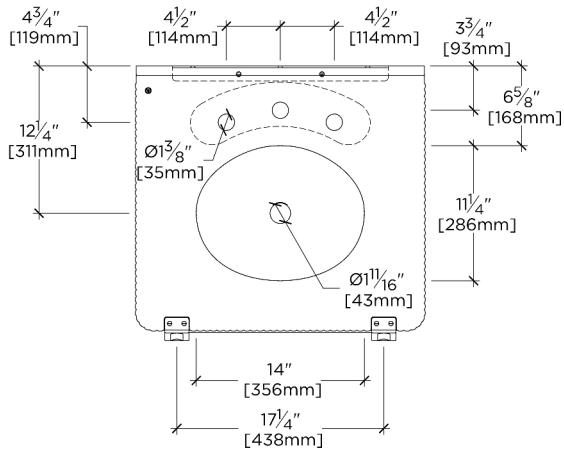

### TECHNICAL DETAILS

Depth To Overflow: 68 mm  
Drain Hole Depth: 48 mm  
Drain Hole Diameter: 44 mm  
Drain Style: Center Drain  
Fittings Hole Diameter: 35 mm  
Overflow Opening: Yes

## Nexus

NEWS10

Nexus Single Square leg two legs with MRLVHU Sink and 24"  
5CM Reeded Slab with Leg Recess, Shelf, and Smooth  
Backsplash

TOP VIEW

SCALE: 3/4"=1'-0"

FRONT VIEW

SCALE: 3/4"=1'-0"

SIDE VIEW

SCALE: 3/4"=1'-0"