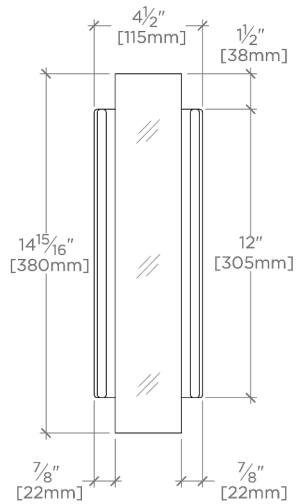

ENZO

EN01LT

Enzo Small Wall Mounted Single Sconce

SHOWN IN ENZO SMALL WALL MOUNTED SINGLE SCONCE | EN01LT

TECHNICAL DETAILS

Ambient Task: Ambient
Depth/Width: 4 1/2"
Height: 15"
Installation Type: Wall Mounted
Interior Exterior Application: Interior Only
Length: 4 1/2"
Light Direction: Omnidirectional from wall surface
Orientation: Vertical or Horizontal
Primary Material: Brass
Safety Warnings: Do not exceed max wattage.
Voltage: 240
Wet/Dry: Damp or Dry

CERTIFICATIONS

PRODUCT (NOTES)

Enzo Small Wall Mounted Single Sconce

TOP VIEW SCALE: $\frac{1}{2}$ "=1'-0"

MOUNTING PLATE SCALE: $\frac{1}{2}$ "=1'-0"

FRONT VIEW SCALE: $\frac{1}{2}$ "=1'-0"

SIDE VIEW SCALE: $\frac{1}{2}$ "=1'-0"