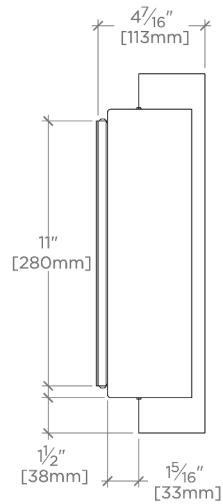

ENZO

EN01LT

Enzo Small Wall Mounted Single Sconce

SHOWN IN ENZO SMALL WALL MOUNTED SINGLE SCONCE | EN01LT

TECHNICAL DETAILS

Ambient Task: Ambient
Depth/Width: 4 1/2"
Height: 15"
Installation Type: Wall Mounted
Interior Exterior Application: Interior Only
Length: 4 1/2"
Light Direction: Omnidirectional from wall surface
Orientation: Vertical or Horizontal
Primary Material: Brass
Safety Warnings: Do not exceed max wattage.
Voltage: 240
Wet/Dry: Damp or Dry

CERTIFICATIONS

PRODUCT (NOTES)

Enzo Small Wall Mounted Single Sconce

TOP VIEW SCALE: $\frac{1}{2}$ "=1'-0"

MOUNTING PLATE SCALE: $\frac{1}{2}$ "=1'-0"

FRONT VIEW SCALE: $\frac{1}{2}$ "=1'-0"

SIDE VIEW SCALE: $\frac{1}{2}$ "=1'-0"