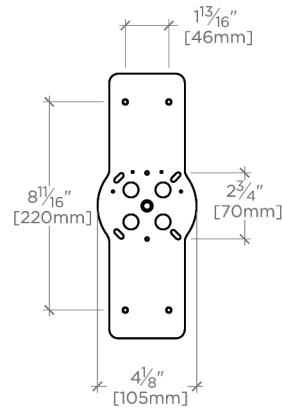

ENZO

EN01LT

Enzo Small Wall Mounted Single Sconce

SHOWN IN ENZO SMALL WALL MOUNTED SINGLE SCONCE | EN01LT

TECHNICAL DETAILS

Ambient Task: Ambient
Depth/Width: 4 1/2"
Height: 15"
Installation Type: Wall Mounted
Interior Exterior Application: Interior Only
Length: 4 1/2"
Light Direction: Omnidirectional from wall surface
Orientation: Vertical or Horizontal
Primary Material: Brass
Safety Warnings: Do not exceed max wattage.
Voltage: 240
Wet/Dry: Damp or Dry

CERTIFICATIONS

PRODUCT (NOTES)

Enzo Small Wall Mounted Single Sconce

TOP VIEW SCALE: $\frac{1}{2}$ "=1'-0"

MOUNTING PLATE SCALE: $\frac{1}{2}$ "=1'-0"

FRONT VIEW SCALE: $\frac{1}{2}$ "=1'-0"

SIDE VIEW SCALE: $\frac{1}{2}$ "=1'-0"