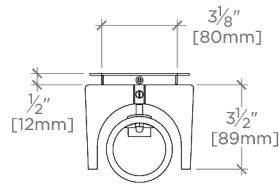

ENZO

EN01LT

Enzo Small Wall Mounted Single Sconce

SHOWN IN ENZO SMALL WALL MOUNTED SINGLE SCONCE | EN01LT

TECHNICAL DETAILS

Ambient Task: Ambient
Depth/Width: 4 1/2"
Height: 15"
Installation Type: Wall Mounted
Interior Exterior Application: Interior Only
Length: 4 1/2"
Light Direction: Omnidirectional from wall surface
Orientation: Vertical or Horizontal
Primary Material: Brass
Safety Warnings: Do not exceed max wattage.
Voltage: 240
Wet/Dry: Damp or Dry

CERTIFICATIONS

PRODUCT (NOTES)

Enzo Small Wall Mounted Single Sconce

TOP VIEW SCALE: $\frac{1}{2}$ "=1'-0"

MOUNTING PLATE SCALE: $\frac{1}{2}$ "=1'-0"

FRONT VIEW SCALE: $\frac{1}{2}$ "=1'-0"

SIDE VIEW SCALE: $\frac{1}{2}$ "=1'-0"