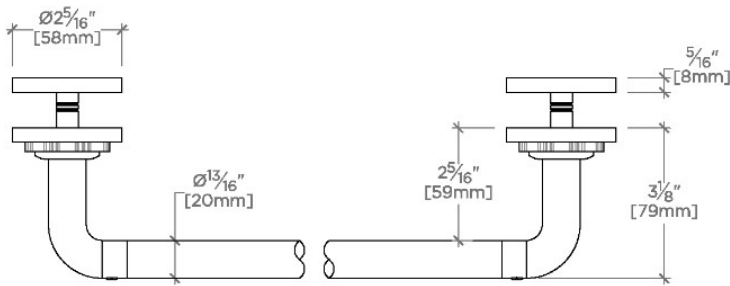

## HENRY CHRONOS

CN24G1

Henry Chronos 24" Single Sided Glass Mounted Towel Bar

† THIS PRODUCT CAN BE INSTALLED ON GLASS THAT IS  
1/4" [6mm], 3/8" [10mm], 1/2" [13mm], OR 3/4" [19mm].

TOP VIEW

SCALE: 3"=1'-0"

FRONT VIEW

SCALE: 3"=1'-0"

SIDE VIEW

SCALE: 3"=1'-0"