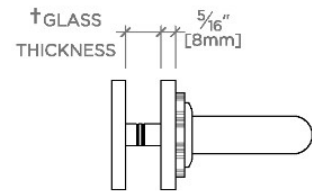

## HENRY CHRONOS

CN24G1

Henry Chronos 24" Single Sided Glass Mounted Towel Bar

† THIS PRODUCT CAN BE INSTALLED ON GLASS THAT IS  
1/4" [6mm], 3/8" [10mm], 1/2" [13mm], OR 3/4" [19mm].

TOP VIEW

SCALE: 3"=1'-0"

FRONT VIEW

SCALE: 3"=1'-0"

SIDE VIEW

SCALE: 3"=1'-0"