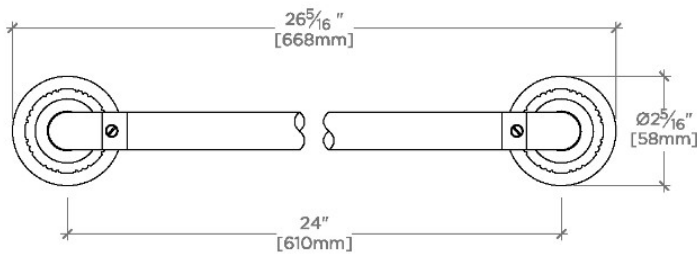

## HENRY CHRONOS

CN24G1

Henry Chronos 24" Single Sided Glass Mounted Towel Bar

† THIS PRODUCT CAN BE INSTALLED ON GLASS THAT IS  
1/4" [6mm], 3/8" [10mm], 1/2" [13mm], OR 3/4" [19mm].

TOP VIEW

SCALE: 3"=1'-0"

FRONT VIEW

SCALE: 3"=1'-0"

SIDE VIEW

SCALE: 3"=1'-0"