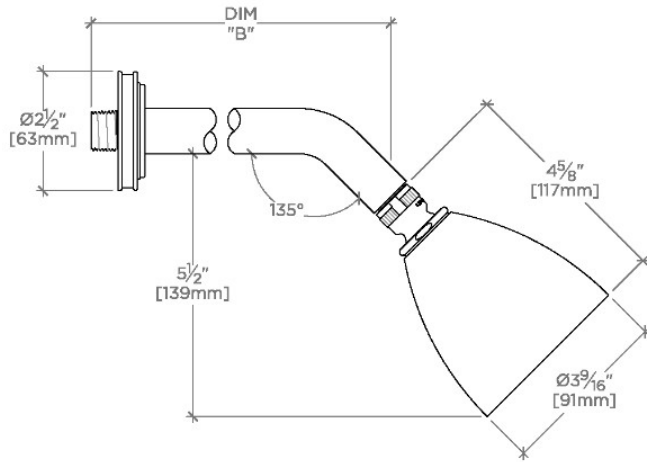

### TECHNICAL DETAILS

Adjustable Versus Fixed Spray: Adjustable  
 Fittings Hole Diameter: 32 mm  
 Flow Restriction Options: 1.5, 1.75, 2.0  
 Inlet Connection Size: 1/2"  
 Inlet Connection Type: Male NPT  
 Pivot: Y  
 Primary Material: Brass  
 Restricted Maximum Flow Rate: 6.6 liters/min  
 Water Pressure Maximum: 6.0 bar  
 Water Pressure Minimum: 1.5 bar  
 Water Pressure Recommended: 3.0 bar

### PRODUCT FEATURES

- Made of Brass
- Features a swivel 3 1/2" showerhead with two adjustable spray patterns
- Includes a 6" wall mounted 45 degree shower arm
- Stocked in Brass, Chrome and Nickel
- Showerhead available in 1.75gpm (6.6L/min) flow rate

## TRS344

Transit 3 1/2" Showerhead with Adjustable Spray with 6" Wall Mounted 45 Degree Shower Arm

TOP VIEW

SCALE: 3"=1'-0"

STYLE NO.	DIM "A"	DIM "B"
AES344	10 7/8" [276mm]	6 1/4" [158mm]
TRS344		
AES345	12 7/8" [326mm]	8 1/4" [209mm]
TRS345		

SPRAY PATTERNS

FRONT VIEW

SCALE: 3"=1'-0"

SIDE VIEW

SCALE: 3"=1'-0"