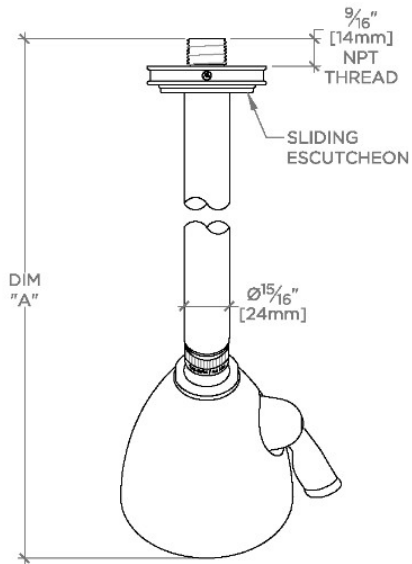

### TECHNICAL DETAILS

Adjustable Versus Fixed Spray: Adjustable  
 Fittings Hole Diameter: 32 mm  
 Flow Restriction Options: 1.5, 1.75, 2.0  
 Inlet Connection Size: 1/2"  
 Inlet Connection Type: Male NPT  
 Pivot: Y  
 Primary Material: Brass  
 Restricted Maximum Flow Rate: 6.6 liters/min  
 Water Pressure Maximum: 6.0 bar  
 Water Pressure Minimum: 1.5 bar  
 Water Pressure Recommended: 3.0 bar

### PRODUCT FEATURES

- Made of Brass
- Features a swivel 3 1/2" showerhead with two adjustable spray patterns
- Includes a 6" wall mounted 45 degree shower arm
- Stocked in Brass, Chrome and Nickel
- Showerhead available in 1.75gpm (6.6L/min) flow rate

## TRS344

Transit 3 1/2" Showerhead with Adjustable Spray with 6" Wall Mounted 45 Degree Shower Arm

TOP VIEW

SCALE: 3"=1'-0"

STYLE NO.	DIM "A"	DIM "B"
AES344	10 7/8" [276mm]	6 1/4" [158mm]
TRS344		
AES345	12 7/8" [326mm]	8 1/4" [209mm]
TRS345		

SPRAY PATTERNS

FRONT VIEW

SCALE: 3"=1'-0"

SIDE VIEW

SCALE: 3"=1'-0"