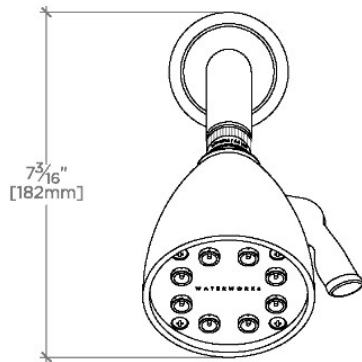

### TECHNICAL DETAILS

Adjustable Versus Fixed Spray: Adjustable  
 Fittings Hole Diameter: 32 mm  
 Flow Restriction Options: 1.5, 1.75, 2.0  
 Inlet Connection Size: 1/2"  
 Inlet Connection Type: Male NPT  
 Pivot: Y  
 Primary Material: Brass  
 Restricted Maximum Flow Rate: 6.6 liters/min  
 Water Pressure Maximum: 6.0 bar  
 Water Pressure Minimum: 1.5 bar  
 Water Pressure Recommended: 3.0 bar

### PRODUCT FEATURES

- Made of Brass
- Features a swivel 3 1/2" showerhead with two adjustable spray patterns
- Includes a 6" wall mounted 45 degree shower arm
- Stocked in Brass, Chrome and Nickel
- Showerhead available in 1.75gpm (6.6L/min) flow rate

## TRS344

Transit 3 1/2" Showerhead with Adjustable Spray with 6" Wall Mounted 45 Degree Shower Arm

TOP VIEW

SCALE: 3"=1'-0"

STYLE NO.	DIM "A"	DIM "B"
AES344	10 7/8" [276mm]	6 1/4" [158mm]
TRS344		
AES345	12 7/8" [326mm]	8 1/4" [209mm]
TRS345		

SPRAY PATTERNS

FRONT VIEW

SCALE: 3"=1'-0"

SIDE VIEW

SCALE: 3"=1'-0"