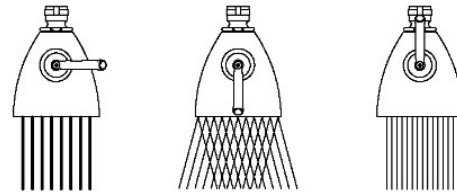

## Transit

## TRS344

Transit 3 1/2" Showerhead with Adjustable Spray with 6" Wall Mounted 45 Degree Shower Arm

TOP VIEW

SCALE: 3"=1'-0"

STYLE NO.	DIM "A"	DIM "B"
AES344	10 7/8" [276mm]	6 1/4" [158mm]
TRS344		
AES345	12 7/8" [326mm]	8 1/4" [209mm]
TRS345		

SPRAY PATTERNS

FRONT VIEW

SCALE: 3"=1'-0"

SIDE VIEW

SCALE: 3"=1'-0"