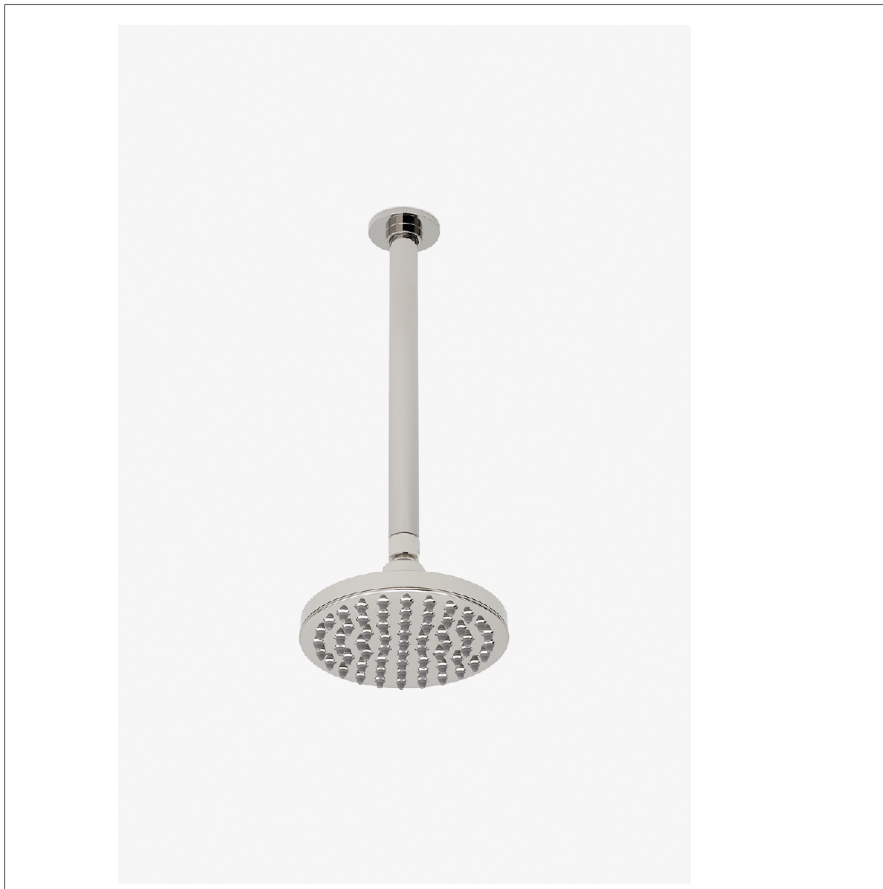

## Flyte

FLS261

Flyte 6" Showerhead with 12" Ceiling Mounted Shower Arm

SHOWN IN FLYTE 6" SHOWERHEAD WITH 12" CEILING MOUNTED SHOWER ARM | FLS261

### TECHNICAL DETAILS

Adjustable Versus Fixed Spray: Fixed  
 Fittings Hole Diameter: 32 mm  
 Flow Restriction Options: 1.5, 1.75, 2.0  
 Inlet Connection Size: 1/2"  
 Inlet Connection Type: Male NPT  
 Pivot: Y  
 Primary Material: Brass  
 Restricted Maximum Flow Rate: 6.6 liters/min  
 Water Pressure Maximum: 6.0 bar  
 Water Pressure Minimum: 1.5 bar  
 Water Pressure Recommended: 3.0 bar

### PRODUCT FEATURES

- Made of Brass
- Features a swivel 6" showerhead with easy clean rubber nozzles
- Includes a 12" ceiling mounted shower arm
- Stocked in Brass, Chrome, Nickel and Matte Nickel
- Showerhead available in 1.75gpm (6.6L/min) flow rate