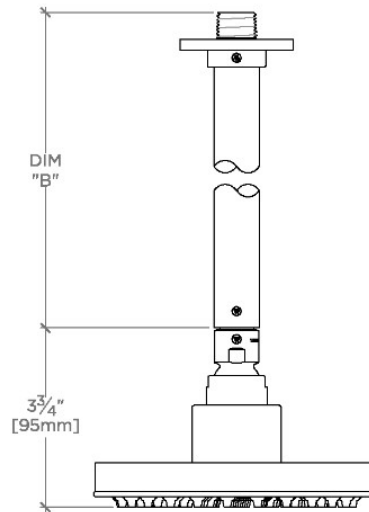

## Flyte

FLS261

Flyte 6" Showerhead with 12" Ceiling Mounted Shower Arm

SHOWN IN FLYTE 6" SHOWERHEAD WITH 12" CEILING MOUNTED SHOWER ARM | FLS261

### TECHNICAL DETAILS

Adjustable Versus Fixed Spray: Fixed  
 Fittings Hole Diameter: 32 mm  
 Flow Restriction Options: 1.5, 1.75, 2.0  
 Inlet Connection Size: 1/2"  
 Inlet Connection Type: Male NPT  
 Pivot: Y  
 Primary Material: Brass  
 Restricted Maximum Flow Rate: 6.6 liters/min  
 Water Pressure Maximum: 6.0 bar  
 Water Pressure Minimum: 1.5 bar  
 Water Pressure Recommended: 3.0 bar

## FLS261

Flyte 6" Showerhead with 12" Ceiling Mounted Shower Arm

CEILING VIEW SCALE: 3"=1'-0"

STYLE NO.	DIM "A"	DIM "B"
FLS260	10 <sup>5</sup> / <sub>16</sub> " [262mm]	6 <sup>9</sup> / <sub>16</sub> " [167mm]
ISS260		
FLS261	16 <sup>5</sup> / <sub>16</sub> " [414mm]	12 <sup>9</sup> / <sub>16</sub> " [319mm]
ISS261		

FRONT VIEW SCALE: 3"=1'-0"

SIDE VIEW SCALE: 3"=1'-0"