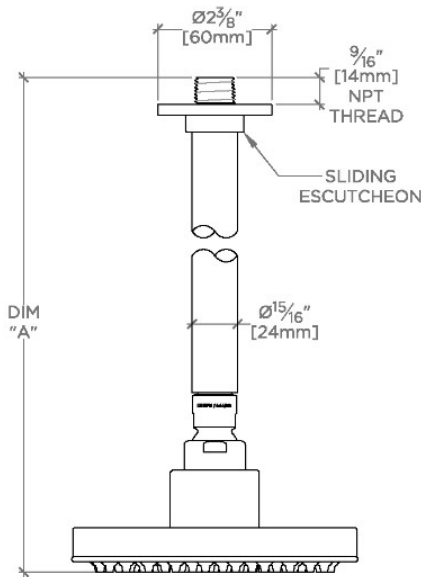

### TECHNICAL DETAILS

Adjustable Versus Fixed Spray: Fixed  
 Fittings Hole Diameter: 32 mm  
 Flow Restriction Options: 1.5, 1.75, 2.0  
 Inlet Connection Size: 1/2"  
 Inlet Connection Type: Male NPT  
 Pivot: Y  
 Primary Material: Brass  
 Restricted Maximum Flow Rate: 6.6 liters/min  
 Water Pressure Maximum: 6.0 bar  
 Water Pressure Minimum: 1.5 bar  
 Water Pressure Recommended: 3.0 bar

### PRODUCT FEATURES

- Made of Brass
- Features a swivel 6" showerhead with easy clean rubber nozzles
- Includes a 12" ceiling mounted shower arm
- Stocked in Brass, Chrome, Nickel and Matte Nickel
- Showerhead available in 1.75gpm (6.6L/min) flow rate

## FLS261

Flyte 6" Showerhead with 12" Ceiling Mounted Shower Arm

CEILING VIEW SCALE: 3"=1'-0"

STYLE NO.	DIM "A"	DIM "B"
FLS260	10 <sup>5</sup> / <sub>16</sub> " [262mm]	6 <sup>9</sup> / <sub>16</sub> " [167mm]
ISS260		
FLS261	16 <sup>5</sup> / <sub>16</sub> " [414mm]	12 <sup>9</sup> / <sub>16</sub> " [319mm]
ISS261		

FRONT VIEW SCALE: 3"=1'-0"

SIDE VIEW SCALE: 3"=1'-0"