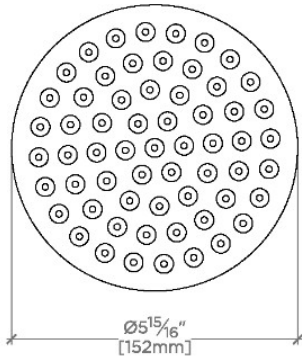

Flyte

FLS261

Flyte 6" Showerhead with 12" Ceiling Mounted Shower Arm

CEILING VIEW SCALE: 3"=1'-0"

STYLE NO.	DIM "A"	DIM "B"
FLS260	10⁵/₁₆" [262mm]	6⁹/₁₆" [167mm]
ISS260		
FLS261	16⁵/₁₆" [414mm]	12⁹/₁₆" [319mm]
ISS261