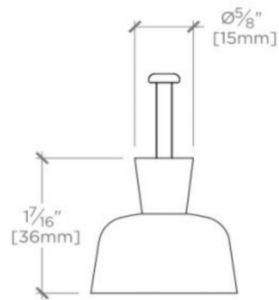

## BOND

BNHW03

Bond 1 1/2" Concave Knob

MOUNTING HARDWARE INCLUDED		
STYLE #	DESCRIPTION	QTY.
998815	Service Parts M4 Pan Head Slot 1" Machine Screw	1
998816	Service Parts M4 Pan Head Slot 1 1/2" Machine Screw	1

TOP VIEW SCALE: 6"=1'-0"

ISO VIEW SCALE: 6"=1'-0"

FRONT VIEW SCALE: 6"=1'-0"

SIDE VIEW SCALE: 6"=1'-0"