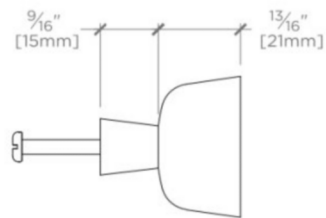

## BOND

BNHW03

Bond 1 1/2" Concave Knob

MOUNTING HARDWARE INCLUDED		
STYLE #	DESCRIPTION	QTY.
998815	Service Parts M4 Pan Head Slot 1" Machine Screw	1
998816	Service Parts M4 Pan Head Slot 1 1/2" Machine Screw	1

TOP VIEW SCALE: 6"=1'-0"

ISO VIEW SCALE: 6"=1'-0"

FRONT VIEW SCALE: 6"=1'-0"

SIDE VIEW SCALE: 6"=1'-0"