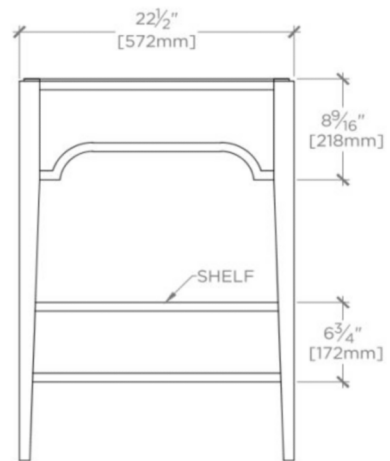

## OXLEY

999025

Oxley Single Vanity Only 22 3/4" x 22 1/4" x 32 1/2"

## OXLEY

999025

Oxley Single Vanity Only 22 3/4" x 22 1/4" x 32 1/2"

TOP VIEW

SCALE: 3/4"=1'-0"

FRONT VIEW

SCALE: 3/4"=1'-0"

SIDE VIEW

SCALE: 3/4"=1'-0"