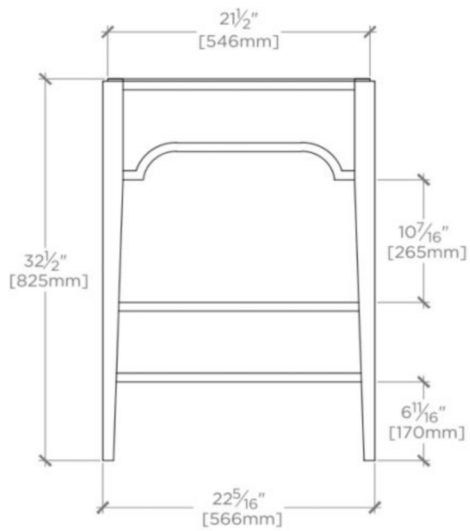

## OXLEY

999025

Oxley Single Vanity Only 22 3/4" x 22 1/4" x 32 1/2"

## OXLEY

999025

Oxley Single Vanity Only 22 3/4" x 22 1/4" x 32 1/2"

TOP VIEW

SCALE: 3/4"=1'-0"

FRONT VIEW

SCALE: 3/4"=1'-0"

SIDE VIEW

SCALE: 3/4"=1'-0"