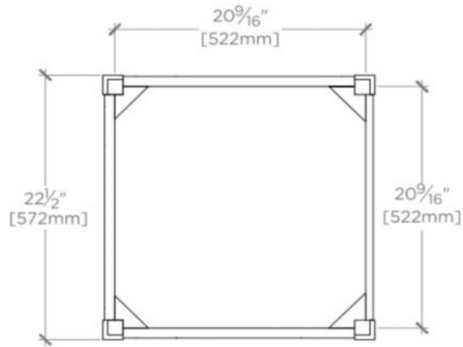

## OXLEY

999025

Oxley Single Vanity Only 22 3/4" x 22 1/4" x 32 1/2"

## OXLEY

999025

Oxley Single Vanity Only 22 3/4" x 22 1/4" x 32 1/2"

TOP VIEW

SCALE: 3/4"=1'-0"

FRONT VIEW

SCALE: 3/4"=1'-0"

SIDE VIEW

SCALE: 3/4"=1'-0"