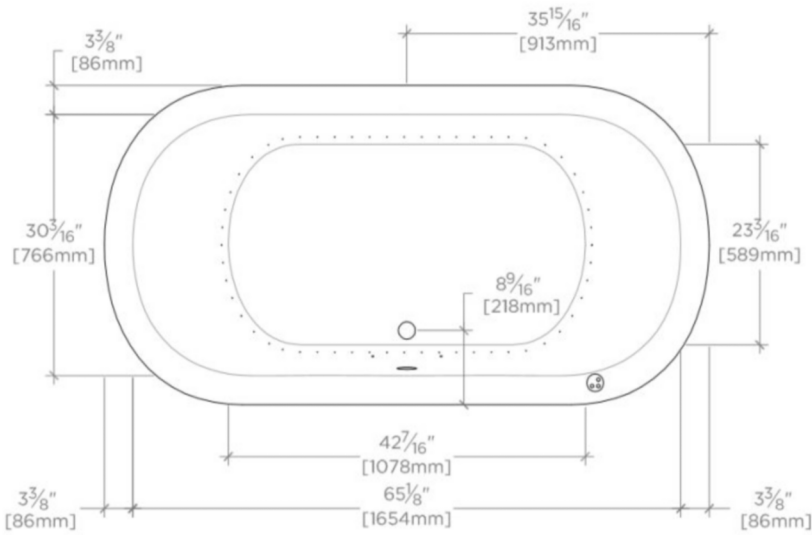

## CL5RAT

Classic 72" x 37" x 22" Right Hand Air Oval Bathtub with Center Drain

SHOWN IN CLASSIC 72" X 37" X 22" RIGHT HAND AIR OVAL BATHTUB WITH CENTER DRAIN| CLAT5R

### TECHNICAL DETAILS

ADA Compliance: No  
Assembly / Configuration: One Piece  
Bathing Type: Bathing, Soaking and Showering  
Drilling Option: None  
Electric Requirements: 16" high x 30" wide Access Panel  
Depth / Width: 940 mm  
Height: 559 mm  
Installation Type: Drop In or Undermount  
Item Weight (Filled): 412.76872 kg  
Length: 1829 mm  
Number of Holes: Two Hole  
Overflow Opening: Yes  
Primary Material: Acrylic  
Required Electrical Feeds: 120V/15amp Dedicated Line  
Single or Double Ended: Double Ended  
Suggested Application: Bath

### PRODUCT (NOTES)

Dimensions of fixtures are nominal. Measure your actual product for rough-in details.

## CL5RAT

Classic 72" x 37" x 22" Right Hand Air Oval Bathtub with Center Drain

TOP VIEW

SCALE: 1/2"=1'-0"

SIDE VIEW

SCALE: 1/2"=1'-0"

END VIEW

SCALE: 1/2"=1'-0"