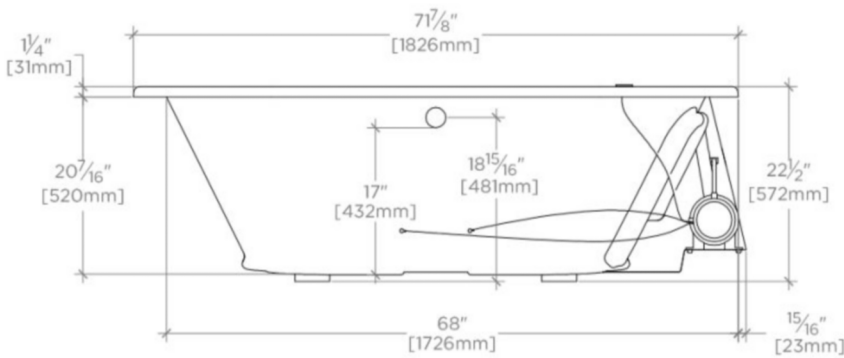

### TECHNICAL DETAILS

ADA Compliance: No  
Assembly / Configuration: One Piece  
Bathing Type: Bathing, Soaking and Showering  
Drilling Option: None  
Electric Requirements: 16" high x 30" wide Access Panel  
Depth / Width: 940 mm  
Height: 559 mm  
Installation Type: Drop In or Undermount  
Item Weight (Filled): 412.76872 kg  
Length: 1829 mm  
Number of Holes: Two Hole  
Overflow Opening: Yes  
Primary Material: Acrylic  
Required Electrical Feeds: 120V/15amp Dedicated Line  
Single or Double Ended: Double Ended  
Suggested Application: Bath

### PRODUCT (NOTES)

Dimensions of fixtures are nominal. Measure your actual product for rough-in details.

## CL5RAT

Classic 72" x 37" x 22" Right Hand Air Oval Bathtub with Center Drain

TOP VIEW

SCALE: 1/2"=1'-0"

SIDE VIEW

SCALE: 1/2"=1'-0"

END VIEW

SCALE: 1/2"=1'-0"