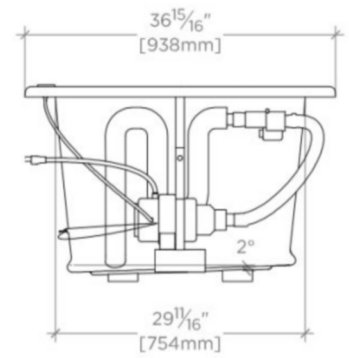

### TECHNICAL DETAILS

ADA Compliance: No  
Assembly / Configuration: One Piece  
Bathing Type: Bathing, Soaking and Showering  
Drilling Option: None  
Electric Requirements: 16" high x 30" wide Access Panel  
Depth / Width: 940 mm  
Height: 559 mm  
Installation Type: Drop In or Undermount  
Item Weight (Filled): 412.76872 kg  
Length: 1829 mm  
Number of Holes: Two Hole  
Overflow Opening: Yes  
Primary Material: Acrylic  
Required Electrical Feeds: 120V/15amp Dedicated Line  
Single or Double Ended: Double Ended  
Suggested Application: Bath

### PRODUCT (NOTES)

Dimensions of fixtures are nominal. Measure your actual product for rough-in details.

## CL5RAT

Classic 72" x 37" x 22" Right Hand Air Oval Bathtub with Center Drain

TOP VIEW

SCALE: 1/2"=1'-0"

SIDE VIEW

SCALE: 1/2"=1'-0"

END VIEW

SCALE: 1/2"=1'-0"