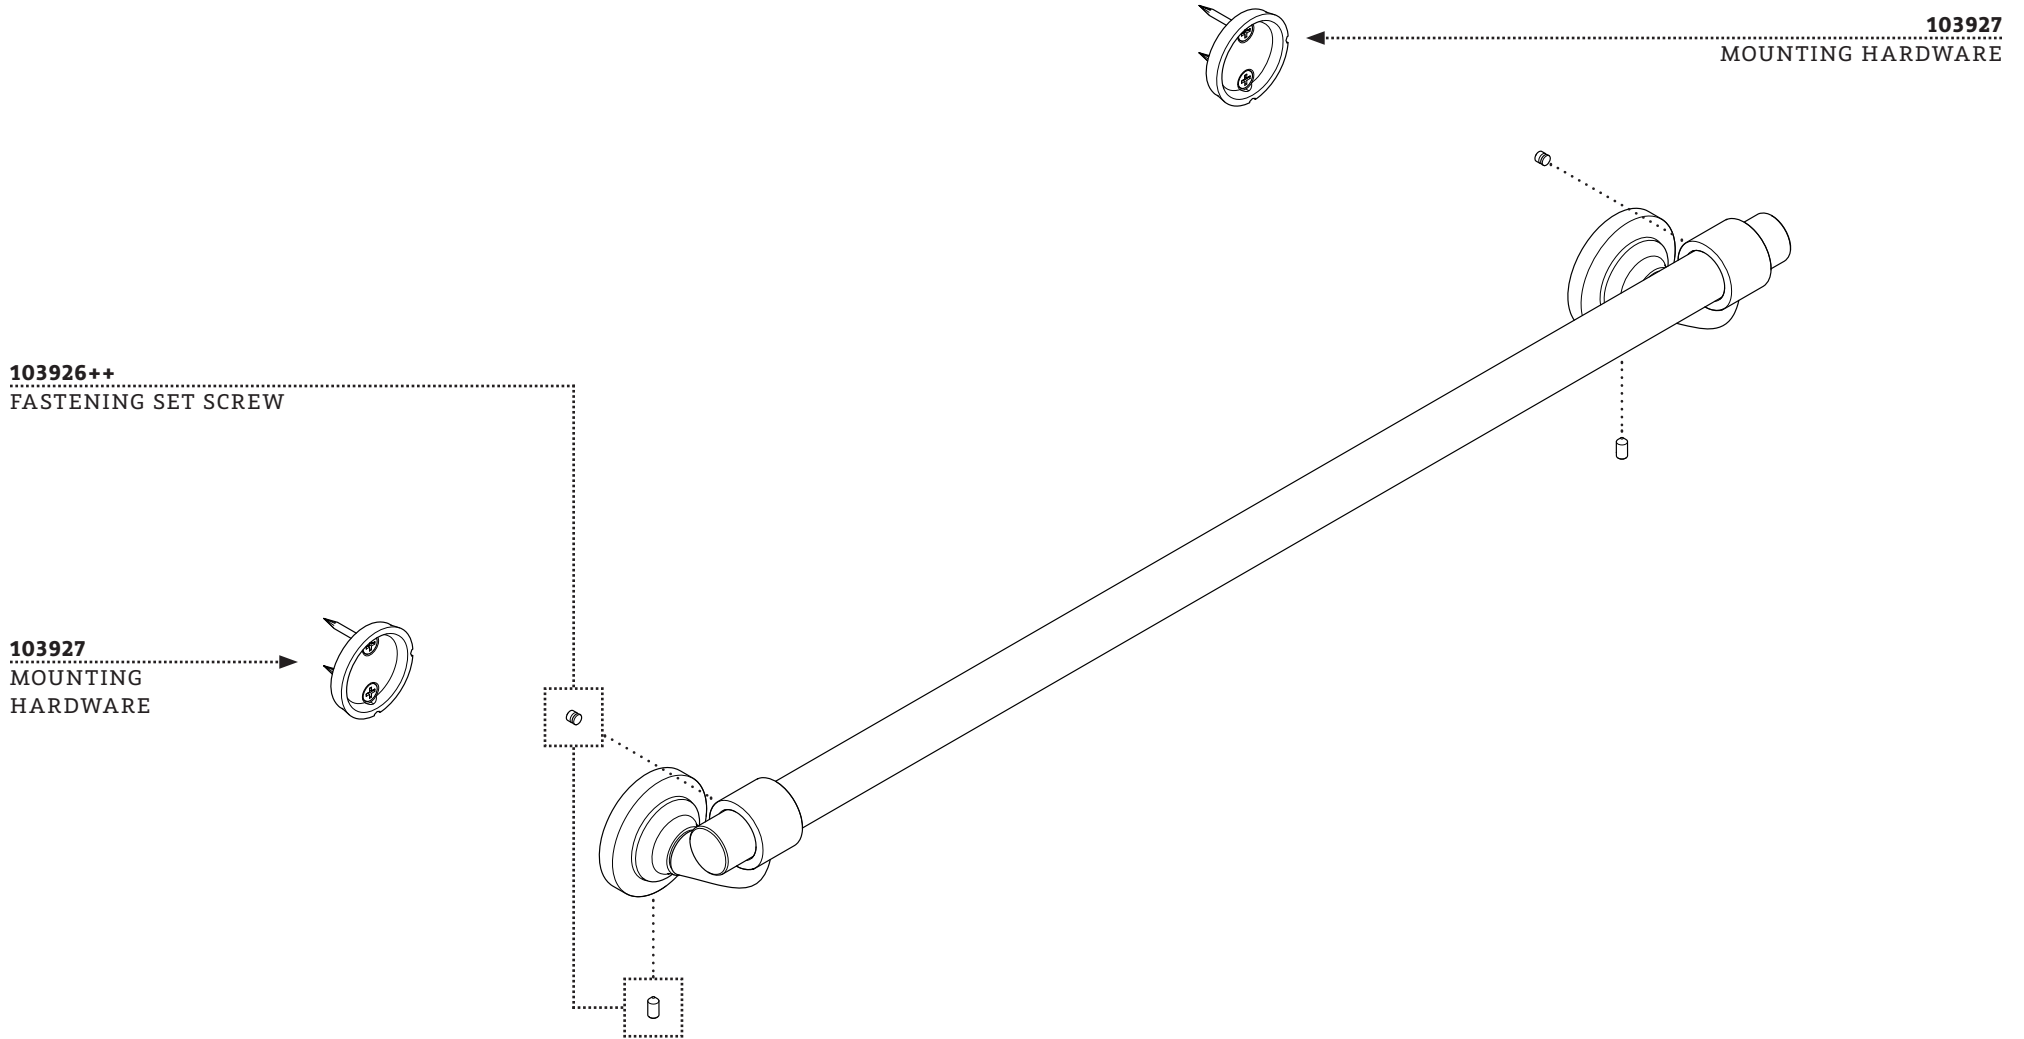

To obtain your complete warranty or inquire about warranty service, please visit us at www.waterworks.com or contact our Product Support Team.

ESTB. 1978

WATERWORKS

MAIN KITS

STYLES: OPTB18, OPTB24

*FINISH/COLOR MUST BE SPECIFIED WHEN ORDERING
++SUPPLIED AS A PAIR

ESTB. 1978

WATERWORKS

KIT COMPONENTS

STYLES: OPTB18, OPTB24

103926++

**FASTENING SET
SCREW**

SET SCREW

BUMPER