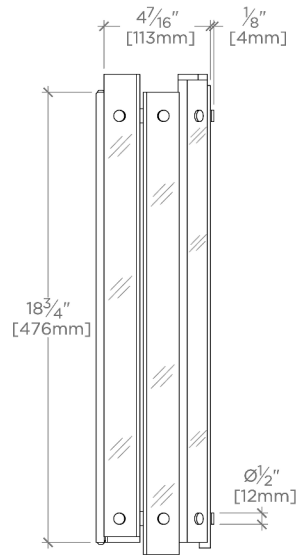

DANTE

DT02LT

Dante Large Wall Mounted Single Sconce

SHOWN IN DANTE LARGE WALL MOUNTED SINGLE SCONCE | DT02LT

TECHNICAL DETAILS

Ambient Task: Ambient
Depth/Width: 5"
Height: 20"
Installation Type: Wall Mounted
Interior Exterior Application: Interior Only
Length: 6"
Light Direction: Omnidirectional from wall surface
Orientation: Vertical or Horizontal
Primary Material: Brass
Safety Warnings: Do not exceed max wattage.
Voltage: 240
Wet/Dry: Damp or Dry

CERTIFICATIONS

PRODUCT (NOTES)

WATERWORKS

DANTE

DT02LT

Dante Large Wall Mounted Single Sconce

TOP VIEW SCALE: $1\frac{1}{2}"=1'-0"$

MOUNTING PLATE SCALE: $1\frac{1}{2}"=1'-0"$

FRONT VIEW SCALE: $1\frac{1}{2}"=1'-0"$

SIDE VIEW SCALE: $1\frac{1}{2}"=1'-0"$