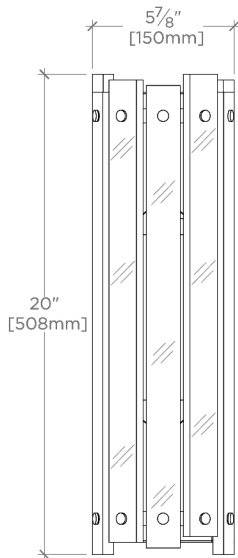

DANTE

DT02LT

Dante Large Wall Mounted Single Sconce

SHOWN IN DANTE LARGE WALL MOUNTED SINGLE SCONCE | DT02LT

TECHNICAL DETAILS

Ambient Task: Ambient
Depth/Width: 5"
Height: 20"
Installation Type: Wall Mounted
Interior Exterior Application: Interior Only
Length: 6"
Light Direction: Omnidirectional from wall surface
Orientation: Vertical or Horizontal
Primary Material: Brass
Safety Warnings: Do not exceed max wattage.
Voltage: 240
Wet/Dry: Damp or Dry

CERTIFICATIONS

PRODUCT (NOTES)

WATERWORKS

DANTE

DT02LT

Dante Large Wall Mounted Single Sconce

TOP VIEW SCALE: $1\frac{1}{2}"=1'-0"$

MOUNTING PLATE SCALE: $1\frac{1}{2}"=1'-0"$

FRONT VIEW SCALE: $1\frac{1}{2}"=1'-0"$

SIDE VIEW SCALE: $1\frac{1}{2}"=1'-0"$