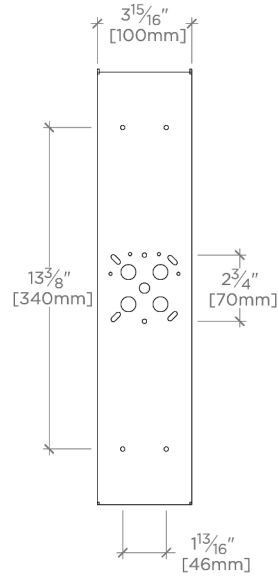

DANTE

DT02LT

Dante Large Wall Mounted Single Sconce

SHOWN IN DANTE LARGE WALL MOUNTED SINGLE SCONCE | DT02LT

TECHNICAL DETAILS

Ambient Task: Ambient
Depth/Width: 5"
Height: 20"
Installation Type: Wall Mounted
Interior Exterior Application: Interior Only
Length: 6"
Light Direction: Omnidirectional from wall surface
Orientation: Vertical or Horizontal
Primary Material: Brass
Safety Warnings: Do not exceed max wattage.
Voltage: 240
Wet/Dry: Damp or Dry

CERTIFICATIONS

PRODUCT (NOTES)

WATERWORKS

DANTE

DT02LT

Dante Large Wall Mounted Single Sconce

TOP VIEW SCALE: $1\frac{1}{2}"=1'-0"$

MOUNTING PLATE SCALE: $1\frac{1}{2}"=1'-0"$

FRONT VIEW SCALE: $1\frac{1}{2}"=1'-0"$

SIDE VIEW SCALE: $1\frac{1}{2}"=1'-0"$