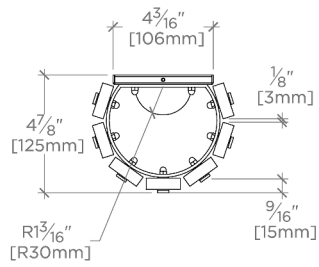

CERTIFICATIONS

PRODUCT (NOTES)

WATERWORKS

DANTE

DT02LT

Dante Large Wall Mounted Single Sconce

TOP VIEW SCALE: $1\frac{1}{2}"=1'-0"$

MOUNTING PLATE SCALE: $1\frac{1}{2}"=1'-0"$

FRONT VIEW SCALE: $1\frac{1}{2}"=1'-0"$

SIDE VIEW SCALE: $1\frac{1}{2}"=1'-0"$