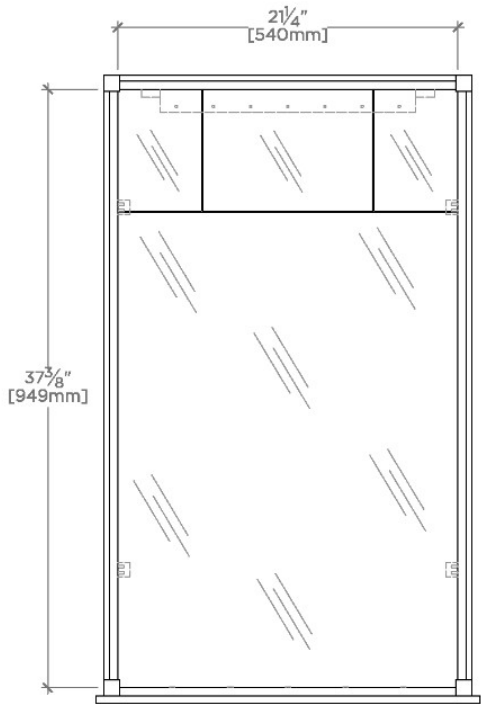

Camden

CAMR01

Camden Metal Wall Mounted Rectangular Mirror 23" x 39
1/4" x 2"

SHOWN IN CAMDEN METAL WALL MOUNTED RECTANGULAR MIRROR 23" X 39 1/4" X 2" | CAMR01

TECHNICAL DETAILS

Depth/Width: 64 mm
Height: 1219 mm
Length: 495 mm
Primary Material: Brass
Suggested Application: Bath

Made in UK

Brass frame

Mount vertically or horizontally

CERTIFICATIONS

PRODUCT (NOTES)

Camden

CAMR01

Camden Metal Wall Mounted Rectangular Mirror 23" x 39"
1/4" x 2"

TOP VIEW

SCALE: 1"=1'-0"

BACK VIEW

SCALE: 1"=1'-0"

FRONT VIEW

SCALE: 1"=1'-0"

SIDE VIEW

SCALE: 1"=1'-0"