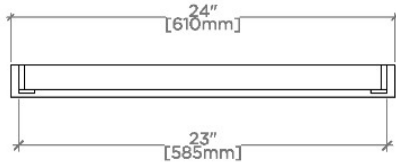

Camden

CAMR01

Camden Metal Wall Mounted Rectangular Mirror 23" x 39
1/4" x 2"

SHOWN IN CAMDEN METAL WALL MOUNTED RECTANGULAR MIRROR 23" X 39 1/4" X 2" | CAMR01

TECHNICAL DETAILS

Depth/Width: 64 mm
Height: 1219 mm
Length: 495 mm
Primary Material: Brass
Suggested Application: Bath

Made in UK

Brass frame

Mount vertically or horizontally

CERTIFICATIONS

PRODUCT (NOTES)

Camden

CAMR01

Camden Metal Wall Mounted Rectangular Mirror 23" x 39"
1/4" x 2"

TOP VIEW

SCALE: 1"=1'-0"

BACK VIEW

SCALE: 1"=1'-0"

FRONT VIEW

SCALE: 1"=1'-0"

SIDE VIEW

SCALE: 1"=1'-0"