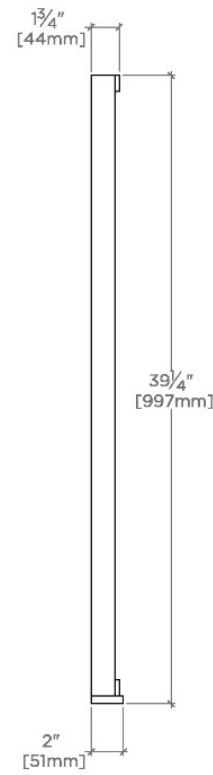

Camden

CAMR01

Camden Metal Wall Mounted Rectangular Mirror 23" x 39
1/4" x 2"

SHOWN IN CAMDEN METAL WALL MOUNTED RECTANGULAR MIRROR 23" X 39 1/4" X 2" | CAMR01

TECHNICAL DETAILS

Depth/Width: 64 mm
Height: 1219 mm
Length: 495 mm
Primary Material: Brass
Suggested Application: Bath

Made in UK

Brass frame

Mount vertically or horizontally

CERTIFICATIONS

PRODUCT (NOTES)

Camden

CAMR01

Camden Metal Wall Mounted Rectangular Mirror 23" x 39"
1/4" x 2"

TOP VIEW

SCALE: 1"=1'-0"

BACK VIEW

SCALE: 1"=1'-0"

FRONT VIEW

SCALE: 1"=1'-0"

SIDE VIEW

SCALE: 1"=1'-0"