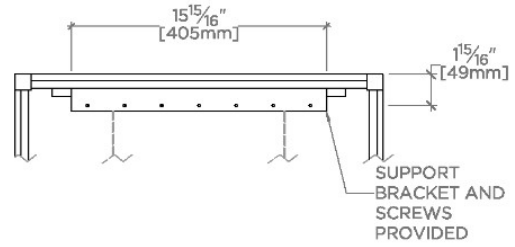

Camden

CAMR01

Camden Metal Wall Mounted Rectangular Mirror 23" x 39
1/4" x 2"

SHOWN IN CAMDEN METAL WALL MOUNTED RECTANGULAR MIRROR 23" X 39 1/4" X 2" | CAMR01

TECHNICAL DETAILS

Depth/Width: 64 mm
Height: 1219 mm
Length: 495 mm
Primary Material: Brass
Suggested Application: Bath

Made in UK

Brass frame

Mount vertically or horizontally

CERTIFICATIONS

PRODUCT (NOTES)

Camden

CAMR01

Camden Metal Wall Mounted Rectangular Mirror 23" x 39"
1/4" x 2"

TOP VIEW

SCALE: 1"=1'-0"

BACK VIEW

SCALE: 1"=1'-0"

FRONT VIEW

SCALE: 1"=1'-0"

SIDE VIEW

SCALE: 1"=1'-0"