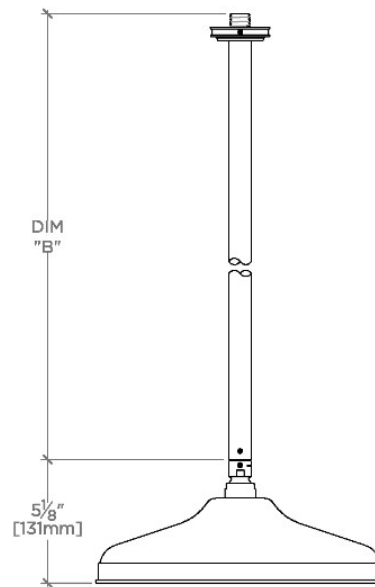

## Boulevard

BDS121

Boulevard 12" Rain Showerhead with 12" Ceiling Mounted Shower Arm

SHOWN IN BOULEVARD 12" RAIN SHOWERHEAD WITH 12" CEILING MOUNTED SHOWER ARM | BDS121

### TECHNICAL DETAILS

Adjustable Versus Fixed Spray: Fixed  
Fittings Hole Diameter: 32 mm  
Flow Restriction Options: 1.5, 1.75, 2.0  
Inlet Connection Size: 1/2"  
Inlet Connection Type: Male NPT  
Pivot: Y  
Primary Material: Brass  
Restricted Maximum Flow Rate: 6.6 liters/min  
Water Pressure Maximum: 6.0 bar  
Water Pressure Minimum: 1.5 bar  
Water Pressure Recommended: 3.0 bar

## Boulevard

BDS121

Boulevard 12" Rain Showerhead with 12" Ceiling Mounted Shower Arm

CEILING VIEW SCALE: 1/2"=1'-0"

STYLE NO.	DIM "A"	DIM "B"
BDS120	11 <sup>3</sup> / <sub>4</sub> " [298mm]	6 <sup>9</sup> / <sub>16</sub> " [167mm]
BDS121	17 <sup>3</sup> / <sub>4</sub> " [450mm]	12 <sup>9</sup> / <sub>16</sub> " [319mm]
BDS122	23 <sup>3</sup> / <sub>4</sub> " [603mm]	18 <sup>9</sup> / <sub>16</sub> " [472mm]

FRONT VIEW SCALE: 1/2"=1'-0"

SIDE VIEW SCALE: 1/2"=1'-0"