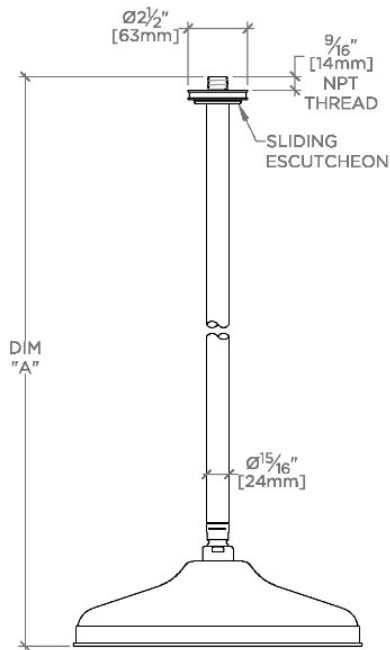

### TECHNICAL DETAILS

Adjustable Versus Fixed Spray: Fixed  
Fittings Hole Diameter: 32 mm  
Flow Restriction Options: 1.5, 1.75, 2.0  
Inlet Connection Size: 1/2"  
Inlet Connection Type: Male NPT  
Pivot: Y  
Primary Material: Brass  
Restricted Maximum Flow Rate: 6.6 liters/min  
Water Pressure Maximum: 6.0 bar  
Water Pressure Minimum: 1.5 bar  
Water Pressure Recommended: 3.0 bar

### PRODUCT FEATURES

Made of Brass

Features a swivel 12" rain showerhead with easy clean rubber nozzles

Includes a 12" ceiling mounted shower arm

Stocked in Brass, Chrome, Nickel and Matte Nickel

Rain showerhead available in 1.75gpm (6.6L/min) flow rate

## Boulevard

BDS121

Boulevard 12" Rain Showerhead with 12" Ceiling Mounted Shower Arm

CEILING VIEW SCALE: 1/2"=1'-0"

STYLE NO.	DIM "A"	DIM "B"
BDS120	11 <sup>3</sup> / <sub>4</sub> " [298mm]	6 <sup>9</sup> / <sub>16</sub> " [167mm]
BDS121	17 <sup>3</sup> / <sub>4</sub> " [450mm]	12 <sup>9</sup> / <sub>16</sub> " [319mm]
BDS122	23 <sup>3</sup> / <sub>4</sub> " [603mm]	18 <sup>9</sup> / <sub>16</sub> " [472mm]

FRONT VIEW SCALE: 1/2"=1'-0"

SIDE VIEW SCALE: 1/2"=1'-0"