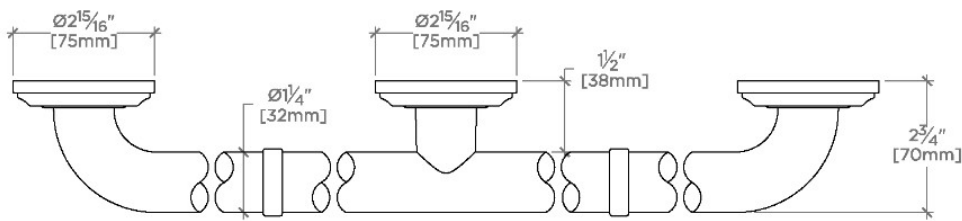

ESSENTIALS

EGB160

Essentials Classic 60" Grab Bar

SHOWN IN ESSENTIALS CLASSIC 60" GRAB BAR | EGB160

TECHNICAL DETAILS

INSPIRATION

Choose with confidence: Well-crafted designs that work with any product in our overall assortment and elevate any setting. Explore a wide range of authentic elements, from freestanding, deck and wall-mounted accessories to furnishings.

CERTIFICATIONS

PRODUCT (NOTES)

WATERWORKS

ESSENTIALS

EGB160

Essentials Classic 60" Grab Bar

STYLE NO.	DESCRIPTION	LENGTH
EGB130	Essentials Classic 30" Grab Bar	30" [762mm]
EGB136	Essentials Classic 36" Grab Bar	36" [914mm]
EGB142	Essentials Classic 42" Grab Bar	42" [1067mm]
EGB148	Essentials Classic 48" Grab Bar	48" [1219mm]
EGB160	Essentials Classic 60" Grab Bar	60" [1524mm]

TOP VIEW

SCALE: 3"=1'-0"

FRONT VIEW

SCALE: 3"=1'-0"

SIDE VIEW

SCALE: 3"=1'-0"