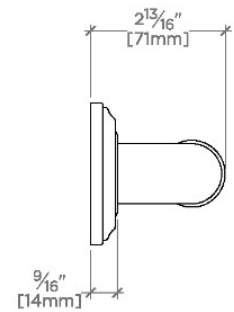

CERTIFICATIONS

PRODUCT (NOTES)

WATERWORKS

ESSENTIALS

EGB160

Essentials Classic 60" Grab Bar

STYLE NO.	DESCRIPTION	LENGTH
EGB130	Essentials Classic 30" Grab Bar	30" [762mm]
EGB136	Essentials Classic 36" Grab Bar	36" [914mm]
EGB142	Essentials Classic 42" Grab Bar	42" [1067mm]
EGB148	Essentials Classic 48" Grab Bar	48" [1219mm]
EGB160	Essentials Classic 60" Grab Bar	60" [1524mm]

TOP VIEW

SCALE: 3"=1'-0"

FRONT VIEW

SCALE: 3"=1'-0"

SIDE VIEW

SCALE: 3"=1'-0"