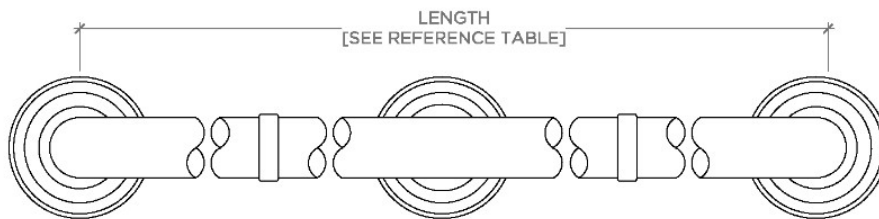

ESSENTIALS

EGB160

Essentials Classic 60" Grab Bar

SHOWN IN ESSENTIALS CLASSIC 60" GRAB BAR | EGB160

TECHNICAL DETAILS

INSPIRATION

Choose with confidence: Well-crafted designs that work with any product in our overall assortment and elevate any setting. Explore a wide range of authentic elements, from freestanding, deck and wall-mounted accessories to furnishings.

CERTIFICATIONS

PRODUCT (NOTES)

WATERWORKS

ESSENTIALS

EGB160

Essentials Classic 60" Grab Bar

STYLE NO.	DESCRIPTION	LENGTH
EGB130	Essentials Classic 30" Grab Bar	30" [762mm]
EGB136	Essentials Classic 36" Grab Bar	36" [914mm]
EGB142	Essentials Classic 42" Grab Bar	42" [1067mm]
EGB148	Essentials Classic 48" Grab Bar	48" [1219mm]
EGB160	Essentials Classic 60" Grab Bar	60" [1524mm]

TOP VIEW

SCALE: 3"=1'-0"

FRONT VIEW

SCALE: 3"=1'-0"

SIDE VIEW

SCALE: 3"=1'-0"