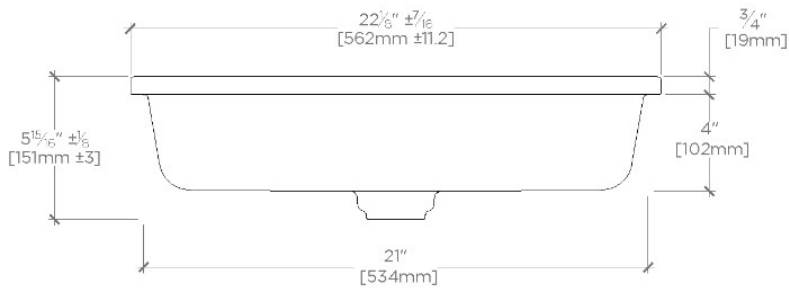

TECHNICAL DETAILS

ADA Compliance: When installed per ADA guidelines
Depth/Width: 16 3/16"
Drain Hole Depth: 1 3/4"
Drain Hole Diameter: 1 3/4"
Height: 5 15/16"
Installation Type: Undermount
Length: 22 1/8"
Material Wall Thickness: 3/4"
Overflow Opening: Yes
Primary Material: Vitreous China
Suggested Application: Bath

WATERWORKS

MANCHESTER

MRLVRW

Manchester Undermount Rectangular Flat Bottom Vitreous
China Lavatory Glazed 22 1/8" x 16 3/16" x 5 15/16"

TOP VIEW

SCALE: 1/2"=1'-0"

FRONT VIEW

SCALE: 1/2"=1'-0"

SIDE VIEW

SCALE: 1/2"=1'-0"

DIMENSIONAL TOLERANCE: +/- 2%