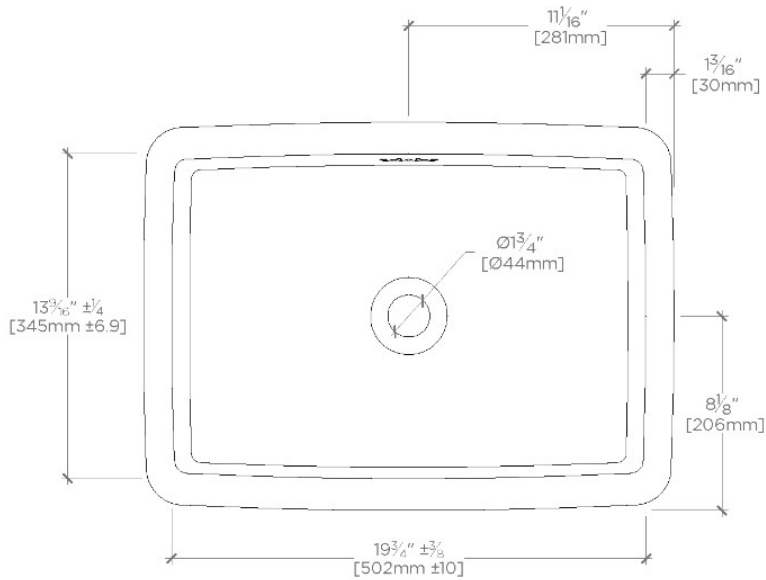

TECHNICAL DETAILS

ADA Compliance: When installed per ADA guidelines
Depth/Width: 16 3/16"
Drain Hole Depth: 1 3/4"
Drain Hole Diameter: 1 3/4"
Height: 5 15/16"
Installation Type: Undermount
Length: 22 1/8"
Material Wall Thickness: 3/4"
Overflow Opening: Yes
Primary Material: Vitreous China
Suggested Application: Bath

CODES & STANDARDS

PRODUCT FEATURES

This lavatory is made of vitreous china, which produces a strong, non porous, high gloss product

Hand crafted in the United States

CERTIFICATIONS

Dimensions of sinks are nominal and are subject to slight variation
PRODUCT (NOTES)

WATERWORKS

MANCHESTER

MRLVRW

Manchester Undermount Rectangular Flat Bottom Vitreous
China Lavatory Glazed 22 1/8" x 16 3/16" x 5 15/16"

TOP VIEW

SCALE: 1/2"=1'-0"

FRONT VIEW

SCALE: 1/2"=1'-0"

SIDE VIEW

SCALE: 1/2"=1'-0"

DIMENSIONAL TOLERANCE: +/- 2%