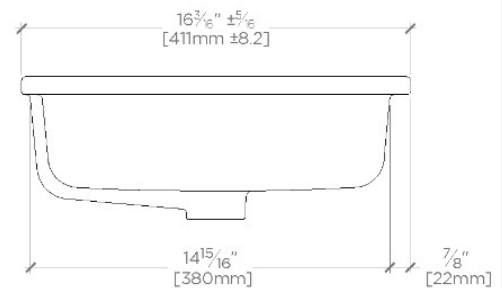

TECHNICAL DETAILS

ADA Compliance: When installed per ADA guidelines
Depth/Width: 16 3/16"
Drain Hole Depth: 1 3/4"
Drain Hole Diameter: 1 3/4"
Height: 5 15/16"
Installation Type: Undermount
Length: 22 1/8"
Material Wall Thickness: 3/4"
Overflow Opening: Yes
Primary Material: Vitreous China
Suggested Application: Bath

WATERWORKS

MANCHESTER

MRLVRW

Manchester Undermount Rectangular Flat Bottom Vitreous
China Lavatory Glazed 22 1/8" x 16 3/16" x 5 15/16"

TOP VIEW

SCALE: 1/2"=1'-0"

FRONT VIEW

SCALE: 1/2"=1'-0"

SIDE VIEW

SCALE: 1/2"=1'-0"

DIMENSIONAL TOLERANCE: +/- 2%