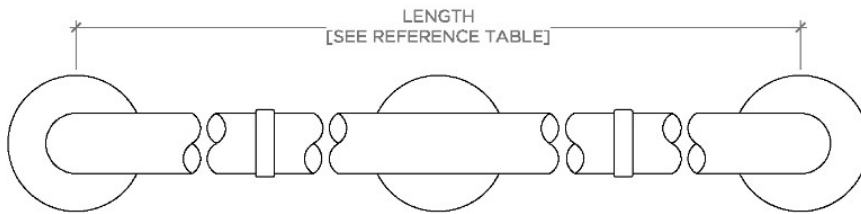

### PRODUCT (NOTES)

Essentials Modern 48" Grab Bar

STYLE NO.	DESCRIPTION	LENGTH
EGB230	Essentials Modern 30" Grab Bar	30" [762mm]
EGB236	Essentials Modern 36" Grab Bar	36" [914mm]
EGB242	Essentials Modern 42" Grab Bar	42" [1067mm]
EGB248	Essentials Modern 48" Grab Bar	48" [1219mm]
EGB260	Essentials Modern 60" Grab Bar	60" [1524mm]

TOP VIEW

SCALE: 3"=1'-0"

FRONT VIEW

SCALE: 3"=1'-0"

SIDE VIEW

SCALE: 3"=1'-0"