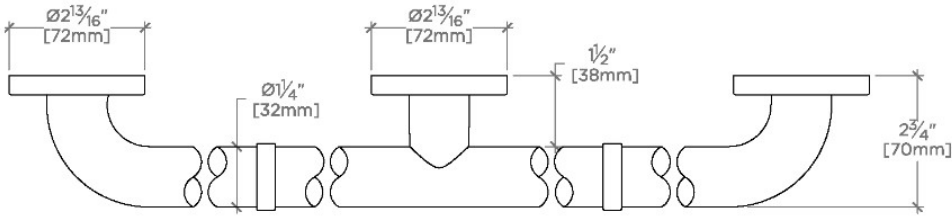

### PRODUCT (NOTES)

Essentials Modern 48" Grab Bar

STYLE NO.	DESCRIPTION	LENGTH
EGB230	Essentials Modern 30" Grab Bar	30" [762mm]
EGB236	Essentials Modern 36" Grab Bar	36" [914mm]
EGB242	Essentials Modern 42" Grab Bar	42" [1067mm]
EGB248	Essentials Modern 48" Grab Bar	48" [1219mm]
EGB260	Essentials Modern 60" Grab Bar	60" [1524mm]

TOP VIEW

SCALE: 3"=1'-0"

FRONT VIEW

SCALE: 3"=1'-0"

SIDE VIEW

SCALE: 3"=1'-0"