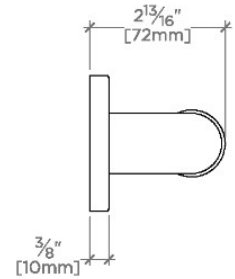

### PRODUCT (NOTES)

Essentials Modern 48" Grab Bar

STYLE NO.	DESCRIPTION	LENGTH
EGB230	Essentials Modern 30" Grab Bar	30" [762mm]
EGB236	Essentials Modern 36" Grab Bar	36" [914mm]
EGB242	Essentials Modern 42" Grab Bar	42" [1067mm]
EGB248	Essentials Modern 48" Grab Bar	48" [1219mm]
EGB260	Essentials Modern 60" Grab Bar	60" [1524mm]

TOP VIEW

SCALE: 3"=1'-0"

FRONT VIEW

SCALE: 3"=1'-0"

SIDE VIEW

SCALE: 3"=1'-0"