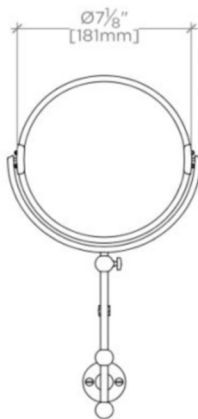

CRYSTAL

CRMR38

Crystal Wall Mounted 7 1/4" dia. Magnifying Extension Mirror

SHOWN IN CRYSTAL WALL MOUNTED 7 1/4" DIA. MAGNIFYING EXTENSION MIRROR| CRMR38

TECHNICAL DETAILS

Depth / Width: 181 mm
Height: 464 mm
Length: 181 mm
Mirror Extension Length: 445 mm
Primary Material: Brass
Suggested Application: Bath

PRODUCT FEATURES

Extends out from the wall. Pivots on the vertical arms to fold flat to the wall for storage.

Double sided - 3X & 1X Magnification

Made from Brass and mirrored glass

Chrome, Matte Nickel & Nickel Finishes

PRODUCT (NOTES)

Double sided mirror. 3x magnification on one side; 1x magnification on the other

CRYSTAL

CRMR38

Crystal Wall Mounted 7 1/4" dia. Magnifying Extension Mirror

TOP VIEW SCALE: 1/2"=1'-0"

FRONT VIEW SCALE: 1/2"=1'-0"

SIDE VIEW SCALE: 1/2"=1'-0"