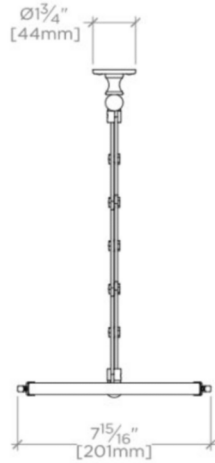

CRYSTAL

CRMR38

Crystal Wall Mounted 7 1/4" dia. Magnifying Extension Mirror

SHOWN IN CRYSTAL WALL MOUNTED 7 1/4" DIA. MAGNIFYING EXTENSION MIRROR| CRMR38

TECHNICAL DETAILS

Depth / Width: 181 mm
Height: 464 mm
Length: 181 mm
Mirror Extension Length: 445 mm
Primary Material: Brass
Suggested Application: Bath

PRODUCT FEATURES

Extends out from the wall. Pivots on the vertical arms to fold flat to the wall for storage.

Double sided - 3X & 1X Magnification

Made from Brass and mirrored glass

Chrome, Matte Nickel & Nickel Finishes

PRODUCT (NOTES)

Double sided mirror. 3x magnification on one side; 1x magnification on the other

CRYSTAL

CRMR38

Crystal Wall Mounted 7 1/4" dia. Magnifying Extension Mirror

TOP VIEW SCALE: 1/2"=1'-0"

FRONT VIEW SCALE: 1/2"=1'-0"

SIDE VIEW SCALE: 1/2"=1'-0"