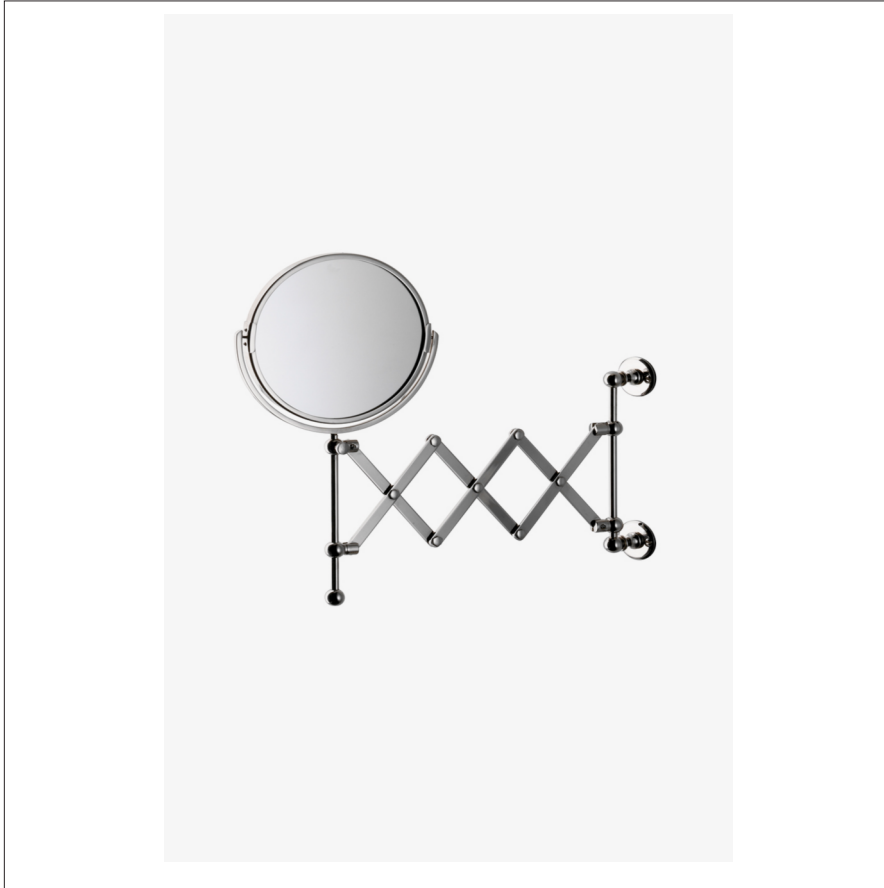

CRYSTAL

CRMR38

Crystal Wall Mounted 7 1/4" dia. Magnifying Extension Mirror

SHOWN IN CRYSTAL WALL MOUNTED 7 1/4" DIA. MAGNIFYING EXTENSION MIRROR| CRMR38

TECHNICAL DETAILS

Depth / Width: 181 mm
Height: 464 mm
Length: 181 mm
Mirror Extension Length: 445 mm
Primary Material: Brass
Suggested Application: Bath

PRODUCT FEATURES

Extends out from the wall. Pivots on the vertical arms to fold flat to the wall for storage.

Double sided - 3X & 1X Magnification

Made from Brass and mirrored glass

Chrome, Matte Nickel & Nickel Finishes

PRODUCT (NOTES)

Double sided mirror. 3x magnification on one side; 1x magnification on the other

CRYSTAL

CRMR38

Crystal Wall Mounted 7 1/4" dia. Magnifying Extension Mirror

TOP VIEW SCALE: 1/2"=1'-0"

FRONT VIEW SCALE: 1/2"=1'-0"

SIDE VIEW SCALE: 1/2"=1'-0"