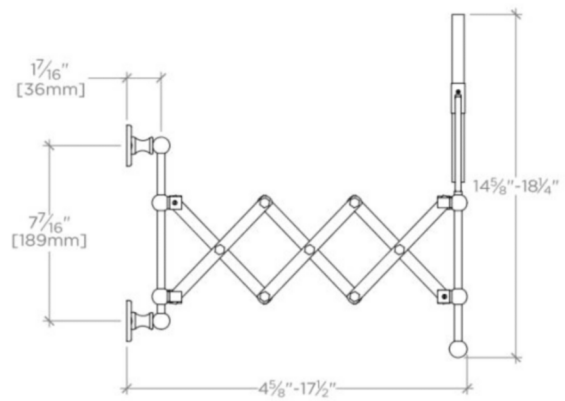

CRYSTAL

CRMR38

Crystal Wall Mounted 7 1/4" dia. Magnifying Extension Mirror

SHOWN IN CRYSTAL WALL MOUNTED 7 1/4" DIA. MAGNIFYING EXTENSION MIRROR| CRMR38

TECHNICAL DETAILS

Depth / Width: 181 mm
Height: 464 mm
Length: 181 mm
Mirror Extension Length: 445 mm
Primary Material: Brass
Suggested Application: Bath

PRODUCT (NOTES)

Double sided mirror. 3x magnification on one side; 1x magnification on the other

CRYSTAL

CRMR38

Crystal Wall Mounted 7 1/4" dia. Magnifying Extension Mirror

TOP VIEW SCALE: 1/2"=1'-0"

FRONT VIEW SCALE: 1/2"=1'-0"

SIDE VIEW SCALE: 1/2"=1'-0"