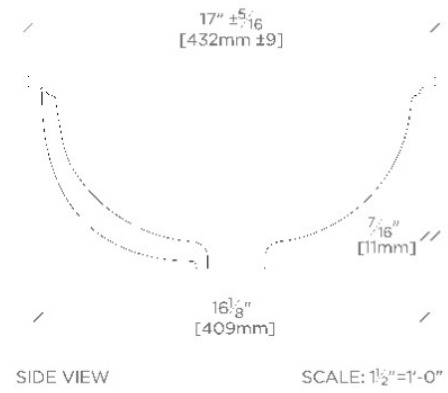

Manchester

MRLVZU

Manchester Undermount Oval Vitreous China Lavatory Sink
20 1/2" x 17" x 8"

SHOWN IN MANCHESTER UNDERMOUNT OVAL VITREOUS CHINA LAVATORY SINK 20 1/2" X 17" X 8" | MRLVZU

TECHNICAL DETAILS

ADA Compliance: When installed per ADA guidelines
Bowl Shape: Oval
Depth/Width: 432 mm
Drain Style: Center Drain
Height: 203 mm
Installation Type: Undermount
Length: 521 mm
Outer Rim Shape: Oval
Primary Material: Vitreous China
Suggested Application: Bath

Manchester

MRLVZU

Manchester Undermount Oval Vitreous China Lavatory Sink
20 1/2" x 17" x 8"

DIMENSIONAL TOLERANCE: +/- 2%