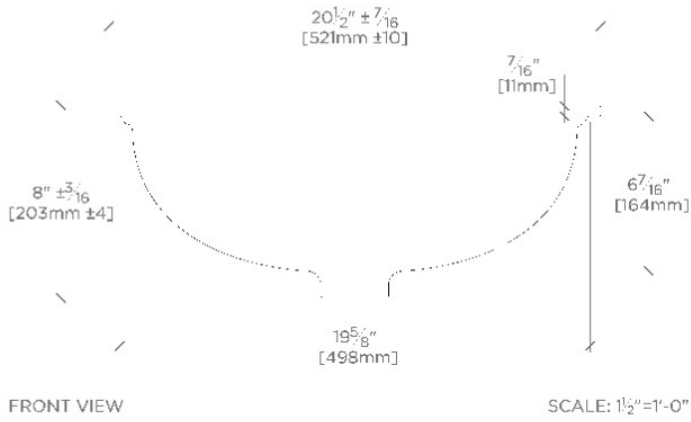

Manchester

MRLVZU

Manchester Undermount Oval Vitreous China Lavatory Sink
20 1/2" x 17" x 8"

SHOWN IN MANCHESTER UNDERMOUNT OVAL VITREOUS CHINA LAVATORY SINK 20 1/2" X 17" X 8" | MRLVZU

TECHNICAL DETAILS

ADA Compliance: When installed per ADA guidelines
Bowl Shape: Oval
Depth/Width: 432 mm
Drain Style: Center Drain
Height: 203 mm
Installation Type: Undermount
Length: 521 mm
Outer Rim Shape: Oval
Primary Material: Vitreous China
Suggested Application: Bath

Manchester

MRLVZU

Manchester Undermount Oval Vitreous China Lavatory Sink
20 1/2" x 17" x 8"

DIMENSIONAL TOLERANCE: +/- 2%