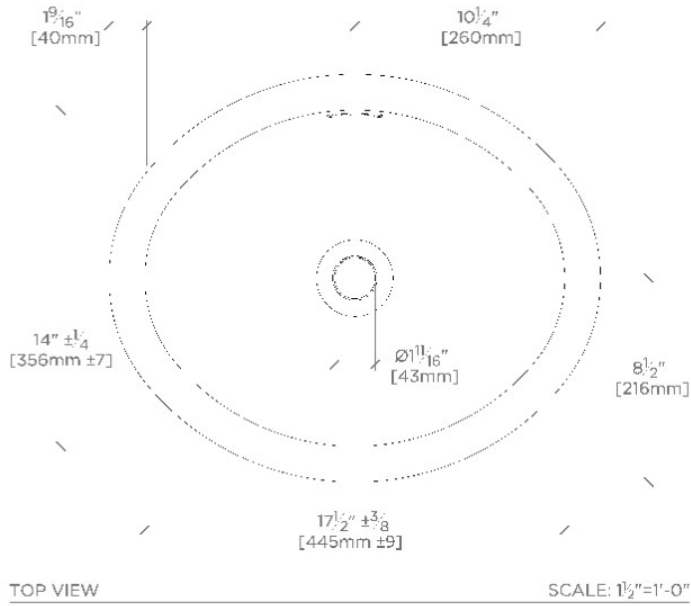

Manchester

MRLVZU

Manchester Undermount Oval Vitreous China Lavatory Sink
20 1/2" x 17" x 8"

SHOWN IN MANCHESTER UNDERMOUNT OVAL VITREOUS CHINA LAVATORY SINK 20 1/2" X 17" X 8" | MRLVZU

TECHNICAL DETAILS

ADA Compliance: When installed per ADA guidelines
Bowl Shape: Oval
Depth/Width: 432 mm
Drain Style: Center Drain
Height: 203 mm
Installation Type: Undermount
Length: 521 mm
Outer Rim Shape: Oval
Primary Material: Vitreous China
Suggested Application: Bath

Manchester

MRLVZU

Manchester Undermount Oval Vitreous China Lavatory Sink
20 1/2" x 17" x 8"

DIMENSIONAL TOLERANCE: +/- 2%