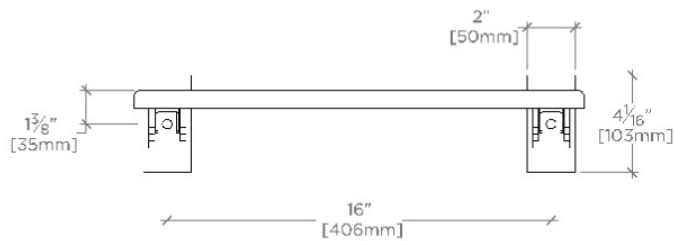

PRODUCT (NOTES)

Teak

TEBE10

Teak Bench 18 3/4" x 13"

TOP VIEW

SCALE: 1/2" = 1'-0"

FRONT VIEW

SCALE: 1/2" = 1'-0"

SIDE VIEW

SCALE: 1/2" = 1'-0"