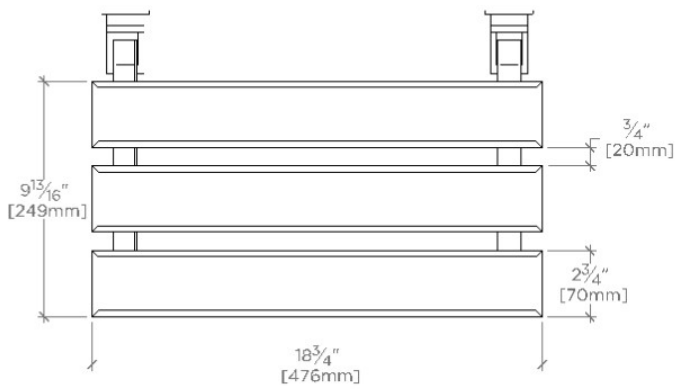

PRODUCT (NOTES)

Teak

TEBE10

Teak Bench 18 3/4" x 13"

TOP VIEW

SCALE: 1/2" = 1'-0"

FRONT VIEW

SCALE: 1/2" = 1'-0"

SIDE VIEW

SCALE: 1/2" = 1'-0"