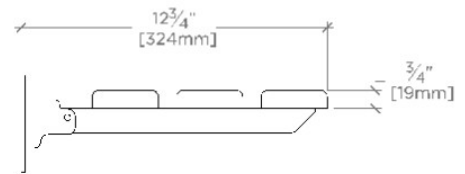

PRODUCT (NOTES)

Teak

TEBE10

Teak Bench 18 3/4" x 13"

TOP VIEW

SCALE: 1/2" = 1'-0"

FRONT VIEW

SCALE: 1/2" = 1'-0"

SIDE VIEW

SCALE: 1/2" = 1'-0"