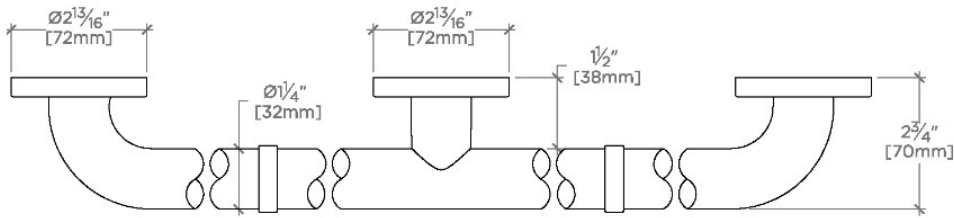

ESSENTIALS

EGB248

Essentials Modern 48" Grab Bar

SHOWN IN ESSENTIALS MODERN 48" GRAB BAR | EGB248

TECHNICAL DETAILS

INSPIRATION

Choose with confidence: Well-crafted designs that work with any product in our overall assortment and elevate any setting. Explore a wide range of authentic elements, from freestanding, deck and wall-mounted accessories to furnishings.

CODES & STANDARDS

Meets ASTM F446

PRODUCT FEATURES

Solid Brass

ADA Compliant

Can withstand 250lbs hold force

Modern Style

Center mounting post and escutcheon

CERTIFICATIONS

PRODUCT (NOTES)

Essentials Modern 48" Grab Bar

STYLE NO.	DESCRIPTION	LENGTH
EGB230	Essentials Modern 30" Grab Bar	30" [762mm]
EGB236	Essentials Modern 36" Grab Bar	36" [914mm]
EGB242	Essentials Modern 42" Grab Bar	42" [1067mm]
EGB248	Essentials Modern 48" Grab Bar	48" [1219mm]
EGB260	Essentials Modern 60" Grab Bar	60" [1524mm]

TOP VIEW

SCALE: 3"=1'-0"

FRONT VIEW

SCALE: 3"=1'-0"

SIDE VIEW

SCALE: 3"=1'-0"