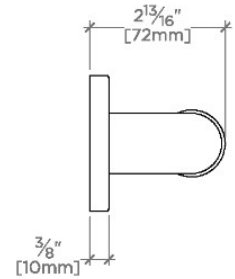

ESSENTIALS

EGB248

Essentials Modern 48" Grab Bar

SHOWN IN ESSENTIALS MODERN 48" GRAB BAR | EGB248

TECHNICAL DETAILS

INSPIRATION

Choose with confidence: Well-crafted designs that work with any product in our overall assortment and elevate any setting. Explore a wide range of authentic elements, from freestanding, deck and wall-mounted accessories to furnishings.

CERTIFICATIONS

PRODUCT (NOTES)

Essentials Modern 48" Grab Bar

STYLE NO.	DESCRIPTION	LENGTH
EGB230	Essentials Modern 30" Grab Bar	30" [762mm]
EGB236	Essentials Modern 36" Grab Bar	36" [914mm]
EGB242	Essentials Modern 42" Grab Bar	42" [1067mm]
EGB248	Essentials Modern 48" Grab Bar	48" [1219mm]
EGB260	Essentials Modern 60" Grab Bar	60" [1524mm]

TOP VIEW

SCALE: 3"=1'-0"

FRONT VIEW

SCALE: 3"=1'-0"

SIDE VIEW

SCALE: 3"=1'-0"