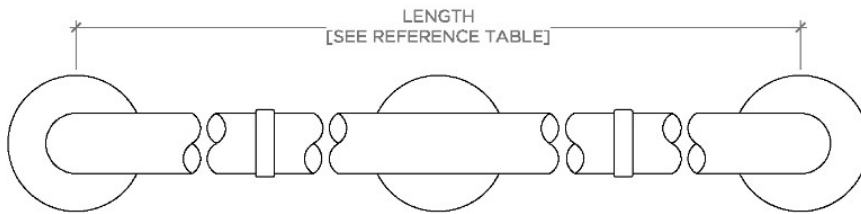

ESSENTIALS

EGB248

Essentials Modern 48" Grab Bar

SHOWN IN ESSENTIALS MODERN 48" GRAB BAR | EGB248

TECHNICAL DETAILS

INSPIRATION

Choose with confidence: Well-crafted designs that work with any product in our overall assortment and elevate any setting. Explore a wide range of authentic elements, from freestanding, deck and wall-mounted accessories to furnishings.

CERTIFICATIONS

PRODUCT (NOTES)

Essentials Modern 48" Grab Bar

STYLE NO.	DESCRIPTION	LENGTH
EGB230	Essentials Modern 30" Grab Bar	30" [762mm]
EGB236	Essentials Modern 36" Grab Bar	36" [914mm]
EGB242	Essentials Modern 42" Grab Bar	42" [1067mm]
EGB248	Essentials Modern 48" Grab Bar	48" [1219mm]
EGB260	Essentials Modern 60" Grab Bar	60" [1524mm]

TOP VIEW

SCALE: 3"=1'-0"

FRONT VIEW

SCALE: 3"=1'-0"

SIDE VIEW

SCALE: 3"=1'-0"