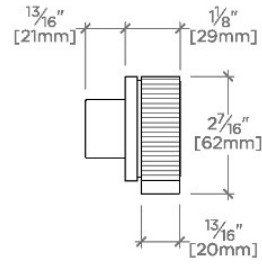

### TECHNICAL DETAILS

ADA Compliance: Yes  
Fittings Hole Diameter: 1 3/8"  
Handle Turn Angle: Quarter Turn  
Integrated Diverter: N  
Number Of Holes: One Hole  
Primary Material: Brass

## BOND

BVC14A

Bond Tandem Series Volume Control with Guilloche Lines  
Knob Handle

TOP VIEW SCALE: 3"=1'-0"

FRONT VIEW SCALE: 3"=1'-0"

SIDE VIEW SCALE: 3"=1'-0"