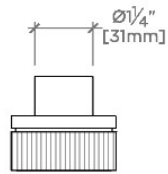

## BOND

BVC14A

Bond Tandem Series Volume Control with Guilloche Lines  
Knob Handle

TOP VIEW SCALE: 3"=1'-0"

FRONT VIEW SCALE: 3"=1'-0"

SIDE VIEW SCALE: 3"=1'-0"