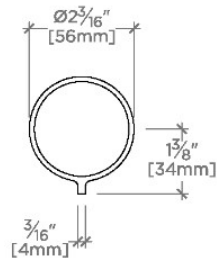

### TECHNICAL DETAILS

ADA Compliance: Yes  
Fittings Hole Diameter: 1 3/8"  
Handle Turn Angle: Quarter Turn  
Integrated Diverter: N  
Number Of Holes: One Hole  
Primary Material: Brass

### PRODUCT FEATURES

Knob Handle

Used to control water flow to a single waterway outlet such as a showerhead, handshower, or tub spout

Features Linear Guilloche Etching Knob Handle

Stocked in Nickel and Brass

## BOND

BVC14A

Bond Tandem Series Volume Control with Guilloche Lines  
Knob Handle

TOP VIEW SCALE: 3"=1'-0"

FRONT VIEW SCALE: 3"=1'-0"

SIDE VIEW SCALE: 3"=1'-0"