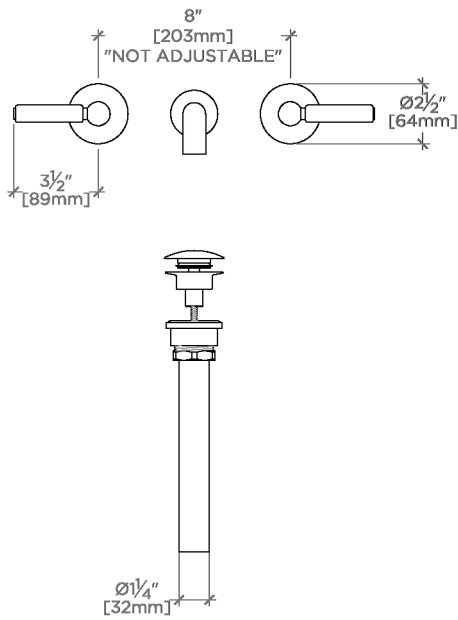

## Ludlow

LDLS75

Ludlow Volta Robinet de lavabo mural avec poignées à levier

TOP VIEW

SCALE: 1/2"=1'-0"

ADAPTER INCLUDED - INTERNATIONAL USE ONLY

FRONT VIEW

SCALE: 1/2"=1'-0"

SIDE VIEW

SCALE: 1/2"=1'-0"