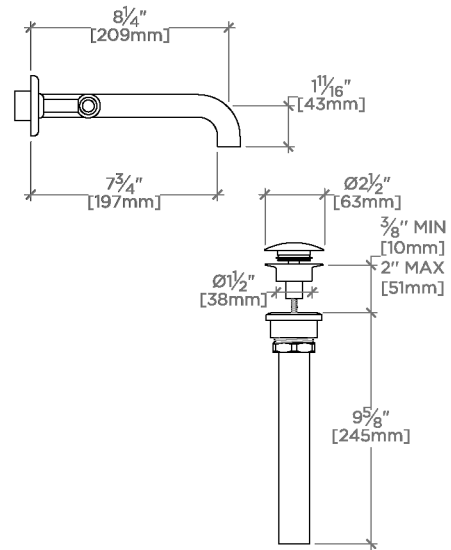

## Ludlow

LDLS75

Ludlow Volta Robinet de lavabo mural avec poignées à levier

TOP VIEW

SCALE: 1/2"=1'-0"

ADAPTER INCLUDED - INTERNATIONAL USE ONLY

FRONT VIEW

SCALE: 1/2"=1'-0"

SIDE VIEW

SCALE: 1/2"=1'-0"