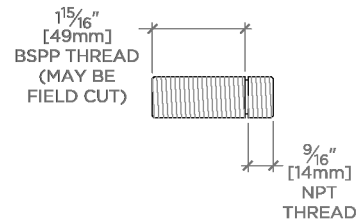

## Ludlow

LDLS75

Ludlow Volta Robinet de lavabo mural avec poignées à levier

TOP VIEW

SCALE: 1/2"=1'-0"

ADAPTER INCLUDED - INTERNATIONAL USE ONLY

FRONT VIEW

SCALE: 1/2"=1'-0"

SIDE VIEW

SCALE: 1/2"=1'-0"