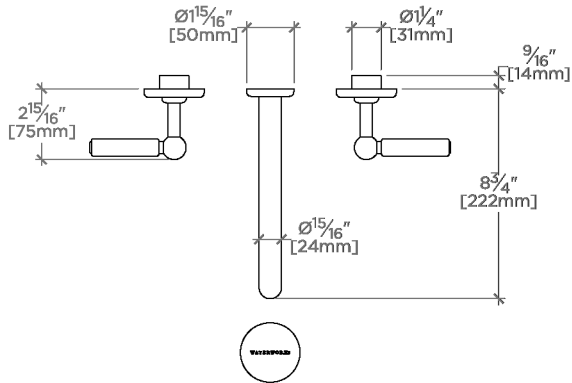

## Ludlow

LDLS75

Ludlow Volta Robinet de lavabo mural avec poignées à levier

TOP VIEW

SCALE: 1/2"=1'-0"

ADAPTER INCLUDED - INTERNATIONAL USE ONLY

FRONT VIEW

SCALE: 1/2"=1'-0"

SIDE VIEW

SCALE: 1/2"=1'-0"