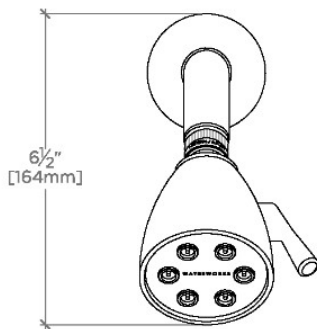

Includes a 8" wall mounted 45 degree shower arm

Stocked in Brass, Chrome and Nickel

Showerhead available in 1.75gpm (6.6L/min) flow rate

TECHNICAL DETAILS

Adjustable Versus Fixed Spray: Adjustable Spray

Fittings Hole Diameter: 32 mm

Flow Restriction Options: 1.5, 1.75, 2.0

Inlet Connection Size: 1/2"

Inlet Connection Type: Male NPT

Pivot: Y

Primary Material: Brass

Restricted Maximum Flow Rate: 6.6 liters/min

Water Pressure Maximum: 6.0 bar

CERTIFICATIONS

PRODUCT (NOTES)

Riverun

RRS335

Riverun 2 3/4" Showerhead with Adjustable Spray with 8" Wall Mounted 45 Degree Shower Arm

TOP VIEW SCALE: 3"=1'-0"

STYLE NO.	DIM "A"	DIM "B"
DSS334	10 1/16" [256mm]	6 1/4" [158mm]
HGS334		
RRS334		
DSS335	12 1/16" [307mm]	8 1/4" [209mm]
HGS335		
RRS335		

SPRAY PATTERNS

FRONT VIEW SCALE: 3"=1'-0"

SIDE VIEW SCALE: 3"=1'-0"