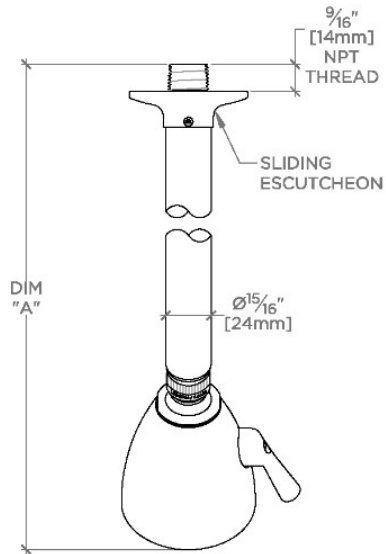

Includes a 8" wall mounted 45 degree shower arm

Stocked in Brass, Chrome and Nickel

Showerhead available in 1.75gpm (6.6L/min) flow rate

TECHNICAL DETAILS

Adjustable Versus Fixed Spray: Adjustable Spray

Fittings Hole Diameter: 32 mm

Flow Restriction Options: 1.5, 1.75, 2.0

Inlet Connection Size: 1/2"

Inlet Connection Type: Male NPT

Pivot: Y

Primary Material: Brass

Restricted Maximum Flow Rate: 6.6 liters/min

Water Pressure Maximum: 6.0 bar

CERTIFICATIONS

PRODUCT (NOTES)

Riverun

RRS335

Riverun 2 3/4" Showerhead with Adjustable Spray with 8" Wall Mounted 45 Degree Shower Arm

TOP VIEW SCALE: 3"=1'-0"

STYLE NO.	DIM "A"	DIM "B"
DSS334	10 1/16" [256mm]	6 1/4" [158mm]
HGS334		
RRS334		
DSS335	12 1/16" [307mm]	8 1/4" [209mm]
HGS335		
RRS335		

SPRAY PATTERNS

FRONT VIEW SCALE: 3"=1'-0"

SIDE VIEW SCALE: 3"=1'-0"