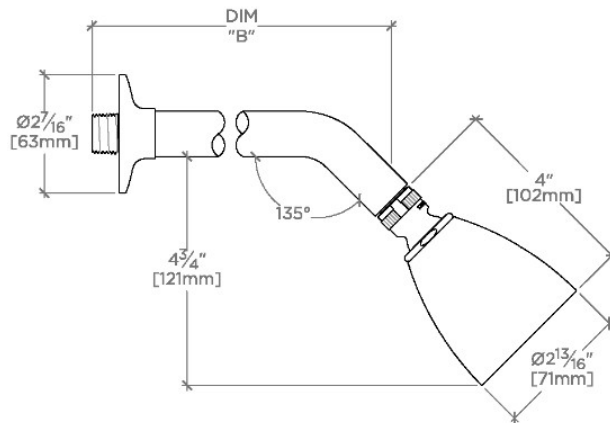

Includes a 8" wall mounted 45 degree shower arm

Stocked in Brass, Chrome and Nickel

Showerhead available in 1.75gpm (6.6L/min) flow rate

TECHNICAL DETAILS

Adjustable Versus Fixed Spray: Adjustable Spray

Fittings Hole Diameter: 32 mm

Flow Restriction Options: 1.5, 1.75, 2.0

Inlet Connection Size: 1/2"

Inlet Connection Type: Male NPT

Pivot: Y

Primary Material: Brass

Restricted Maximum Flow Rate: 6.6 liters/min

Water Pressure Maximum: 6.0 bar

CERTIFICATIONS

PRODUCT (NOTES)

Riverun

RRS335

Riverun 2 3/4" Showerhead with Adjustable Spray with 8" Wall Mounted 45 Degree Shower Arm

TOP VIEW SCALE: 3"=1'-0"

STYLE NO.	DIM "A"	DIM "B"
DSS334	10 1/16" [256mm]	6 1/4" [158mm]
HGS334		
RRS334		
DSS335	12 1/16" [307mm]	8 1/4" [209mm]
HGS335		
RRS335		

SPRAY PATTERNS

FRONT VIEW SCALE: 3"=1'-0"

SIDE VIEW SCALE: 3"=1'-0"