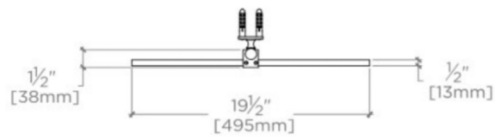

### TECHNICAL DETAILS

Depth / Width: 2 1/2"  
Height: 48"  
Length: 19 1/2"  
Primary Material: Brass  
Suggested Application: Bath

### PRODUCT FEATURES

19 1/2" x 48" x 2 1/2"

Designed by and exclusive to Waterworks

Made from Brass

Available in Chrome, Nickel, and Unlacquered Brass

Rod mounted rectangular mirror

## CRYSTAL

CRMR50

Crystal Wall Mounted Rectangular Mirror on Bar 19 1/2" x 2 1/2" x 48"

TOP VIEW

SCALE: 3/4"=1'-0"

ISO VIEW

SCALE: 3/4"=1'-0"

FRONT VIEW

SCALE: 3/4"=1'-0"

SIDE VIEW

SCALE: 3/4"=1'-0"