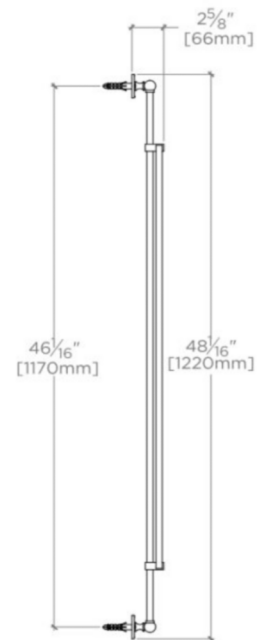

### TECHNICAL DETAILS

Depth / Width: 2 1/2"  
Height: 48"  
Length: 19 1/2"  
Primary Material: Brass  
Suggested Application: Bath

### PRODUCT FEATURES

19 1/2" x 48" x 2 1/2"

Designed by and exclusive to Waterworks

Made from Brass

Available in Chrome, Nickel, and Unlacquered Brass

Rod mounted rectangular mirror

## CRYSTAL

CRMR50

Crystal Wall Mounted Rectangular Mirror on Bar 19 1/2" x 2 1/2" x 48"

TOP VIEW

SCALE: 3/4"=1'-0"

ISO VIEW

SCALE: 3/4"=1'-0"

FRONT VIEW

SCALE: 3/4"=1'-0"

SIDE VIEW

SCALE: 3/4"=1'-0"