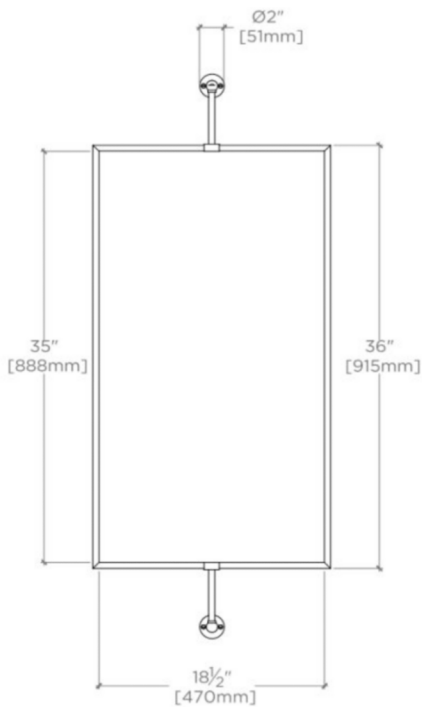

## CRYSTAL

CRMR50

Crystal Wall Mounted Rectangular Mirror on Bar 19 1/2" x 2 1/2" x 48"

SHOWN IN CRYSTAL WALL MOUNTED RECTANGULAR MIRROR ON BAR 19 1/2" X 2 1/2" X 48" | CRMR50

### TECHNICAL DETAILS

Depth / Width: 2 1/2"  
Height: 48"  
Length: 19 1/2"  
Primary Material: Brass  
Suggested Application: Bath

## CRYSTAL

CRMR50

Crystal Wall Mounted Rectangular Mirror on Bar 19 1/2" x 2 1/2" x 48"

TOP VIEW

SCALE: 3/4"=1'-0"

ISO VIEW

SCALE: 3/4"=1'-0"

FRONT VIEW

SCALE: 3/4"=1'-0"

SIDE VIEW

SCALE: 3/4"=1'-0"